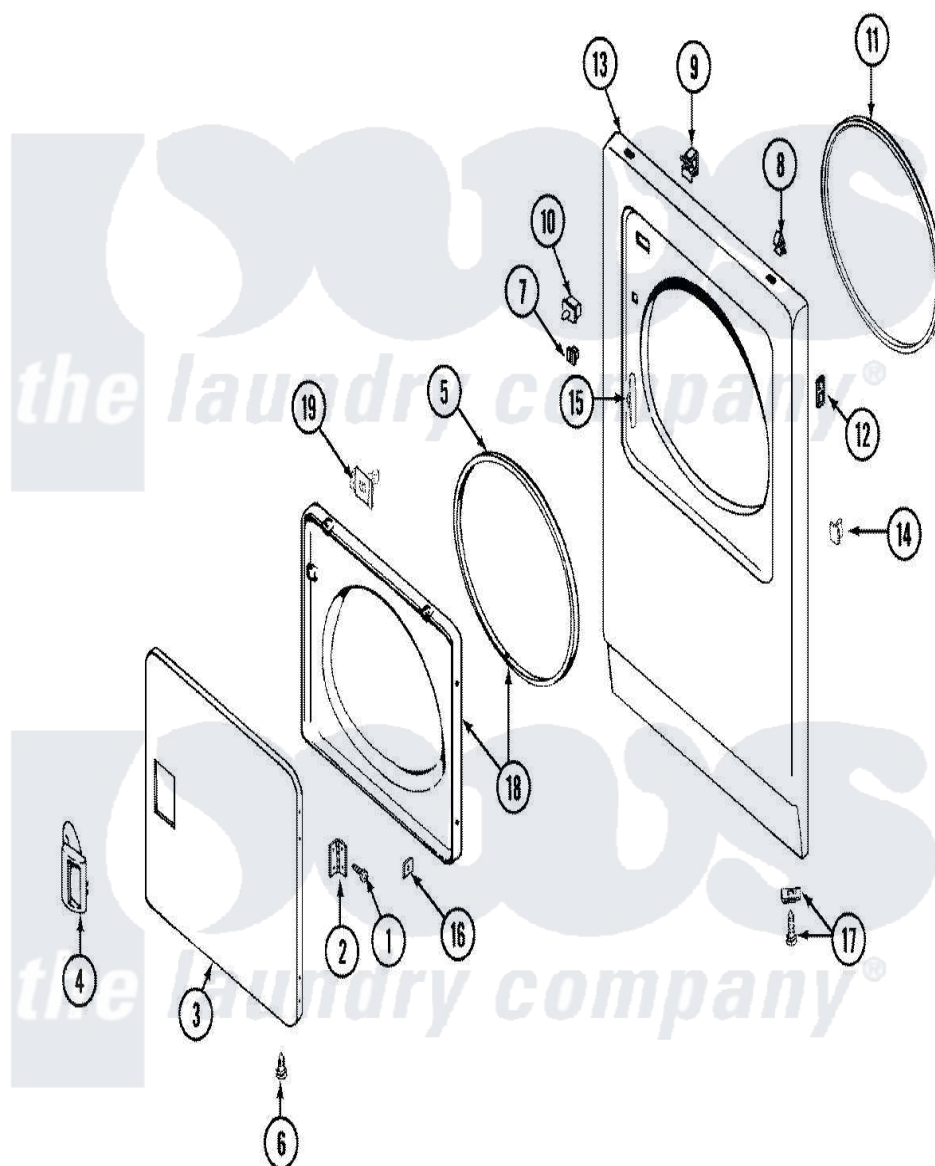

Maytag LDG7304AGL 03 - DOOR

Maytag [Residential Maytag LDG7304AGL Dryer Parts](#) Parts Diagram 03 - DOOR
 Click on the part number to view part

Item	Original Part Number	Replaced By	Status	Part Description
1	Y314062			Screw, Door Hinge And Panel
2	33001230			Hinge, Door
3	33001257	33001240		Door
4	33001254	37001047		Handle, Door
5	33001131			Seal, Door
6	33001168		Not Available	PLUG, SIGHT HOLE (ALM)
7	Y304578	LA-1003		Door Catch Kit
8	212982	22001650		Fastener, Spring
9	Y310376			Clip, Door Switch Harness
10	Y305754	W10169313		Switch-Dor
"	33001508	W10169313		Switch-Dor
11	314937			Seal, Front Panel
12	33001173		Not Available	NUT, SPEED
"	33001172		Not Available	SCREW, PLASTIC
13	33001258	33001242		Panel, Front
14	33001174	LA-1003		Door Catch Kit

15	33001176		Cover, Hinge Hole
16	Y313910		Clip, Door Liner To Outer Panel
17	204439		Screw And Fstner Assembly
18	33001243	Not Available	PANEL, INNER DOOR (W/SEAL)
19	33001305		Strike, Door