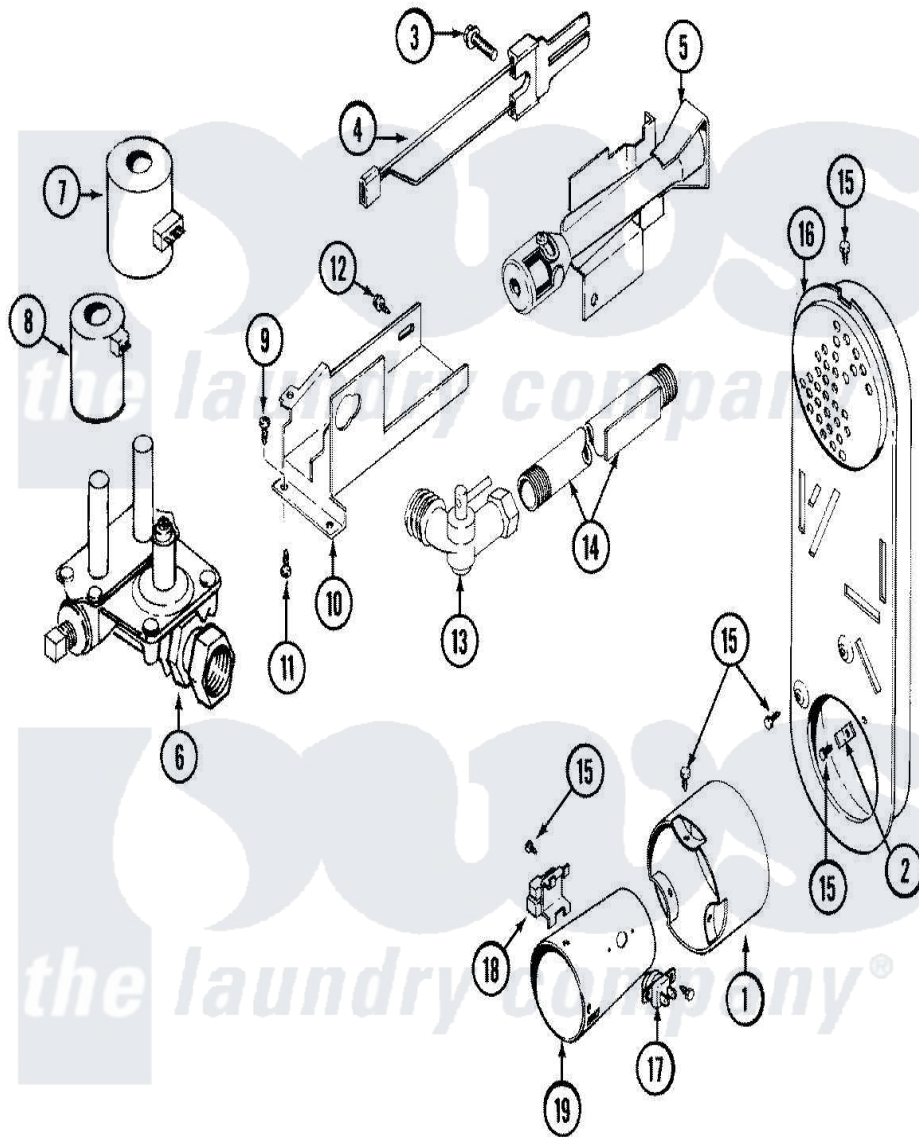

Maytag LDG7304AGL 04 - GAS VALVE

Maytag [Residential Maytag LDG7304AGL Dryer Parts](#) Parts Diagram 04 - GAS VALVE
 Click on the part number to view part

Item	Original Part Number	Replaced By	Status	Part Description
1	306204	33002924		Gas Conv K
"	304953		Not Available	EXTENSION F/COMBUSTION CONE
"	Y306195	MAL9000AXX		LP Gas Con
2	Y312890			Retainer, Heater Chamber
3	304971			Screw Note: Screw, Igniter
4	304970	4391996		Ignitor
5	33001247	33002793		Burner Assembly
6	307927			Valve, Gas
7	Y307931			Coil, Holding And Booster
8	307930			Coil, Secondary
9	Y313561			Screw---NA
10	314566			Gas Control Bracket
11	Y313559			Screw
12	314082	90767		Screw, 8A X 3/8 HeX Washer Head Tapping
"	314568	Y313559		Screw

13	Y303349		Angle Shut-Off, Gas Valve
14	Y303383	33001735	Pipe And Bracket Assembly Series 18 Not Needed Use Vavle
15	211294	90767	Screw, 8A X 3/8 HeX Washer Head Tapping
16	Y308504	Not Available	INLET DUCT ASSEMBLY
17	303395		Thermostat, Hi-Limit
18	Y303377	338906	Radiant, Sensor
19	Y308549		Combustion Cone Assembly