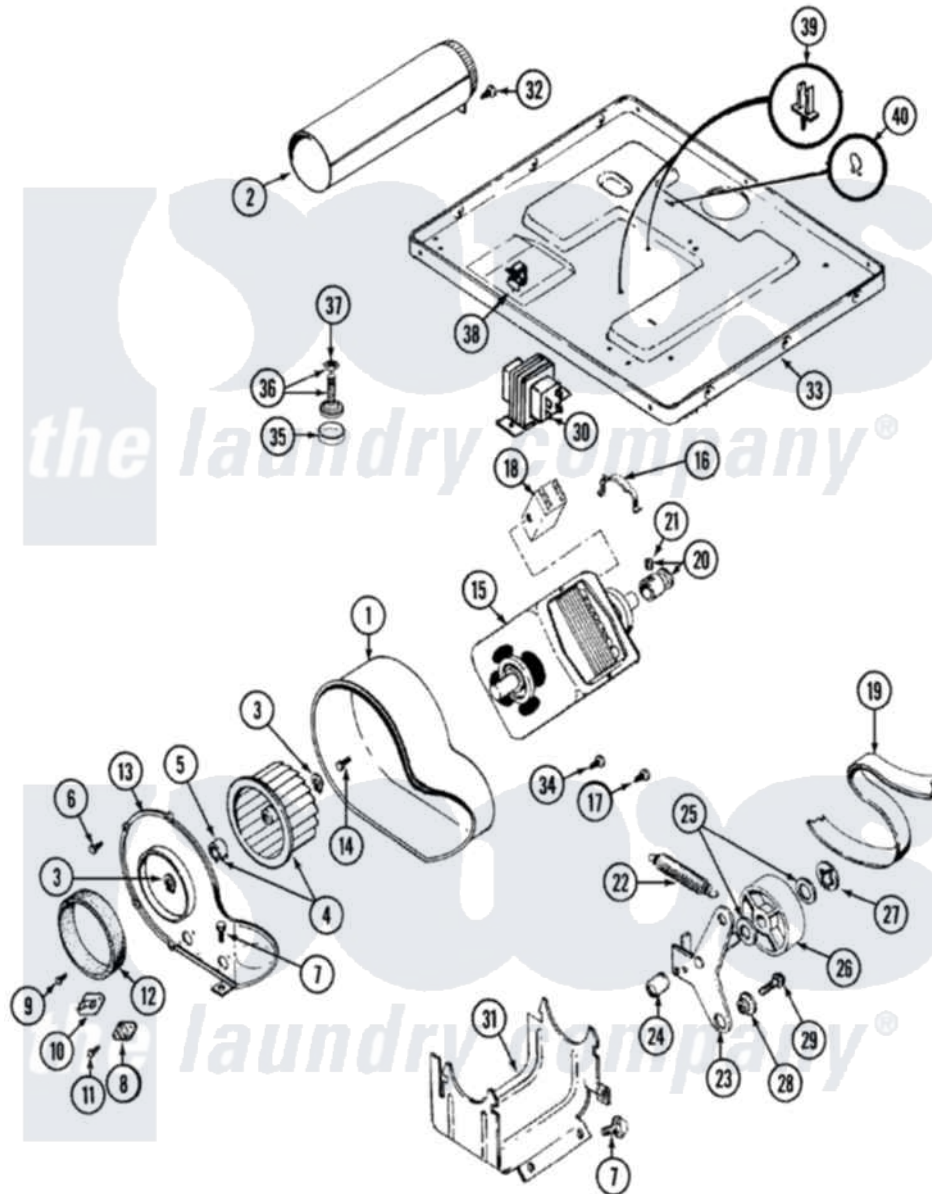

# Maytag LDG7304AGL 05 - MOTOR DRIVE

Maytag [Residential Maytag LDG7304AGL Dryer Parts](#) Parts Diagram 05 - MOTOR DRIVE  
 Click on the part number to view part

Item	Original Part Number	Replaced By	Status	Part Description
1	<a href="#">Y312893</a>			Housing, Blower
2	Y303442			EXHAUST DUCT ASSEMBLY
3	410233	<a href="#">9703438</a>		Ring-Retrn
4	<a href="#">Y303836</a>			Blower Wheel Assembly And Clamp
5	<a href="#">312967</a>			Clamp, Blower Housing
6	Y312961	<a href="#">W10116751</a>		Screw
7	<a href="#">Y313561</a>			Screw----NA
8	<a href="#">307249</a>			Thermostat, Multi-Temp
9	211294	<a href="#">90767</a>		Screw, 8A X 3/8 HeX Washer Head Tapping
10	<a href="#">306604</a>			Cut-Off, Thermal Part Not Used
11	314848	<a href="#">W10116760</a>		Screw
12	<a href="#">Y312901</a>			Seal, Housing Cover
13	<a href="#">314846</a>			Cover, Blower Housing
14	Y310632	<a href="#">1163839</a>		Screw