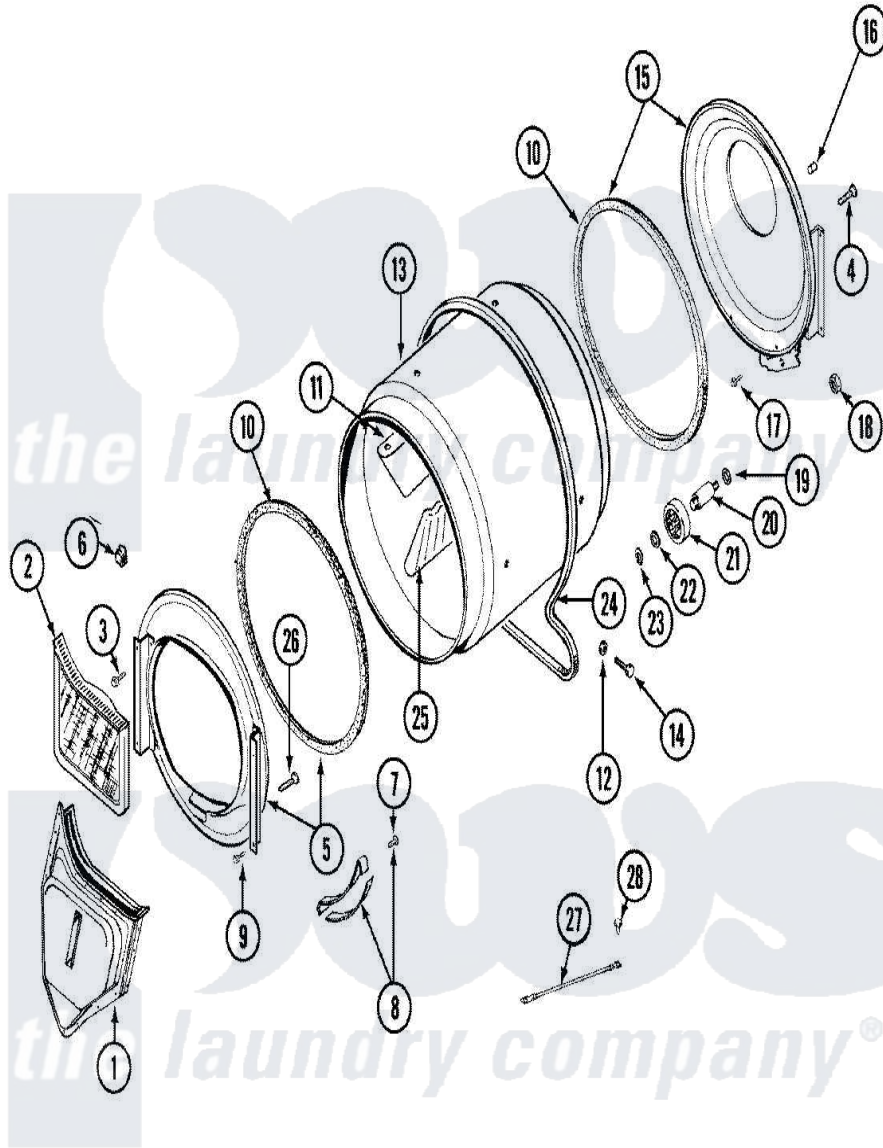

# Maytag LDG7304AGL 06 - TUMBLER

Maytag [Residential Maytag LDG7304AGL Dryer Parts](#) Parts Diagram 06 - TUMBLER  
 Click on the part number to view part

Item	Original Part Number	Replaced By	Status	Part Description
1	<a href="#">33001016</a>			Outlet Duct Assembly
2	33001171	<a href="#">33002970</a>		Lint Filte
3	313764		Not Available	SCREW
4	<a href="#">Y313561</a>			Screw----NA
5	<a href="#">33001179</a>			Front, Tumbler
6	<a href="#">Y310376</a>			Clip, Door Switch Harness
7	<a href="#">210720</a>			Rivet, Bearing To Tumbler Frmt
8	<a href="#">306508</a>			Tumbler Bearing Kit ----W
9	Y310632	<a href="#">1163839</a>		Screw
10	<a href="#">314820</a>			Seal, Tumbler
11	<a href="#">33001012</a>			Baffle
12	<a href="#">314158</a>			Washer, Baffle To Tumbler
13	33001108		Not Available	DRYER TUMBLER, W/O BAFFLES
14	<a href="#">Y310759</a>			Screw, Tumbler Baffles
15	<a href="#">33001178</a>			Back, Tumbler
16	313915	<a href="#">31-3915</a>		Tech Sheet

17	Y310632	<a href="#">1163839</a>	Screw
18	312538	<a href="#">33001443</a>	Nut, Hex
19	Y313347	<a href="#">312535</a>	Washer, Vault Mounting Brk.
20	Y312948	<a href="#">6-3129480</a>	Shaft- Tumbler
21	Y303373	<a href="#">12001541</a>	Drum Roller/Washer Assembly--W
22	<a href="#">312535</a>		Washer, Vault Mounting Brk.
23	410233	<a href="#">9703438</a>	Ring-Retrn
24	<a href="#">Y312959</a>		Poly "V" Belt For Tumbler
25	<a href="#">33001004</a>		Baffle, Tall
26	Y314110	<a href="#">33002917</a>	Screw, No.10-16
27	<a href="#">901220</a>		Ground Wire
28	910343	<a href="#">488234</a>	Screw 8-32 X 1/4