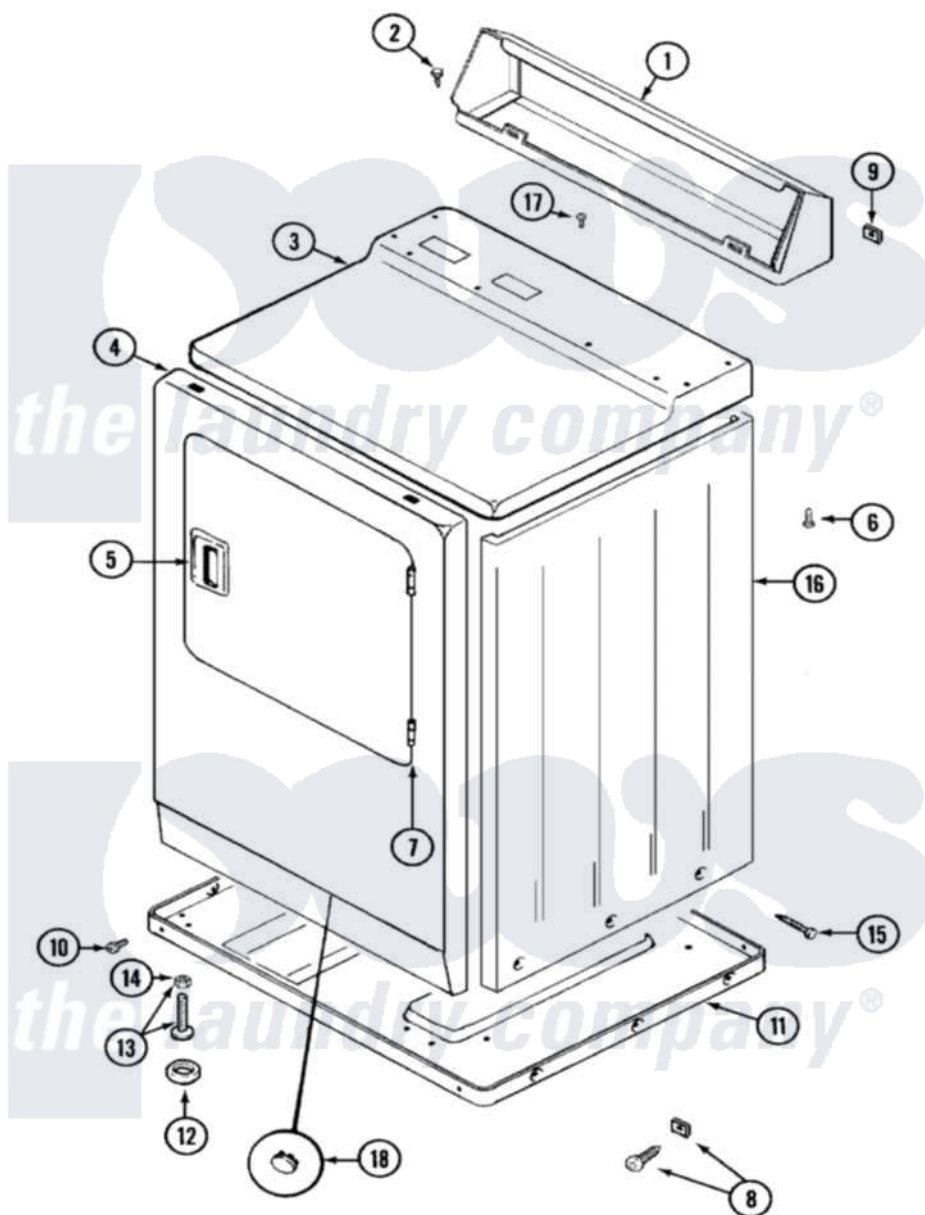

Maytag LDG7304AGM 01 - CABINET-FRONT (LDE7304AGM & LDG7304AGM)

Maytag Residential Maytag LDG7304AGM Dryer Parts Parts Diagram 01 - CABINET-FRONT (LDE7304AGM & LDG7304AGM)

Click on the part number to view part

Item	Original Part Number	Replaced By	Status	Part Description
1	305193L			Console
2	211294	90767		Screw, 8A X 3/8 HeX Washer Head Tapping
"	Y313559			Screw
3	33001166		Not Available	COVER, TOP (ALM)---NA
4	33001258	33001242		Panel, Front
5	33001254	37001047		Handle, Door
6	214354			Screw, Top Cover To Cabnt.
7	33001230			Hinge, Door
8	204439			Screw And Fstner Assembly
9	215075			Fastener, Control Panel To Console
10	Y313561			Screw---NA
"	Y310632	1163839		Screw
11	Y303361		Not Available	BASE ASSY. (UPPER & LOWER)

12	Y314137		Foot, Rubber
13	Y305086		Adjustable Leg And Nut
14	Y052740	62739	Nut, Lock
15	213007		Xfor Cabinet See Cabinet, Back
16	33001160	Not Available	CABINET (ALM)
17	210186	3370225	Screw
18	33001168	Not Available	PLUG, SIGHT HOLE (ALM)