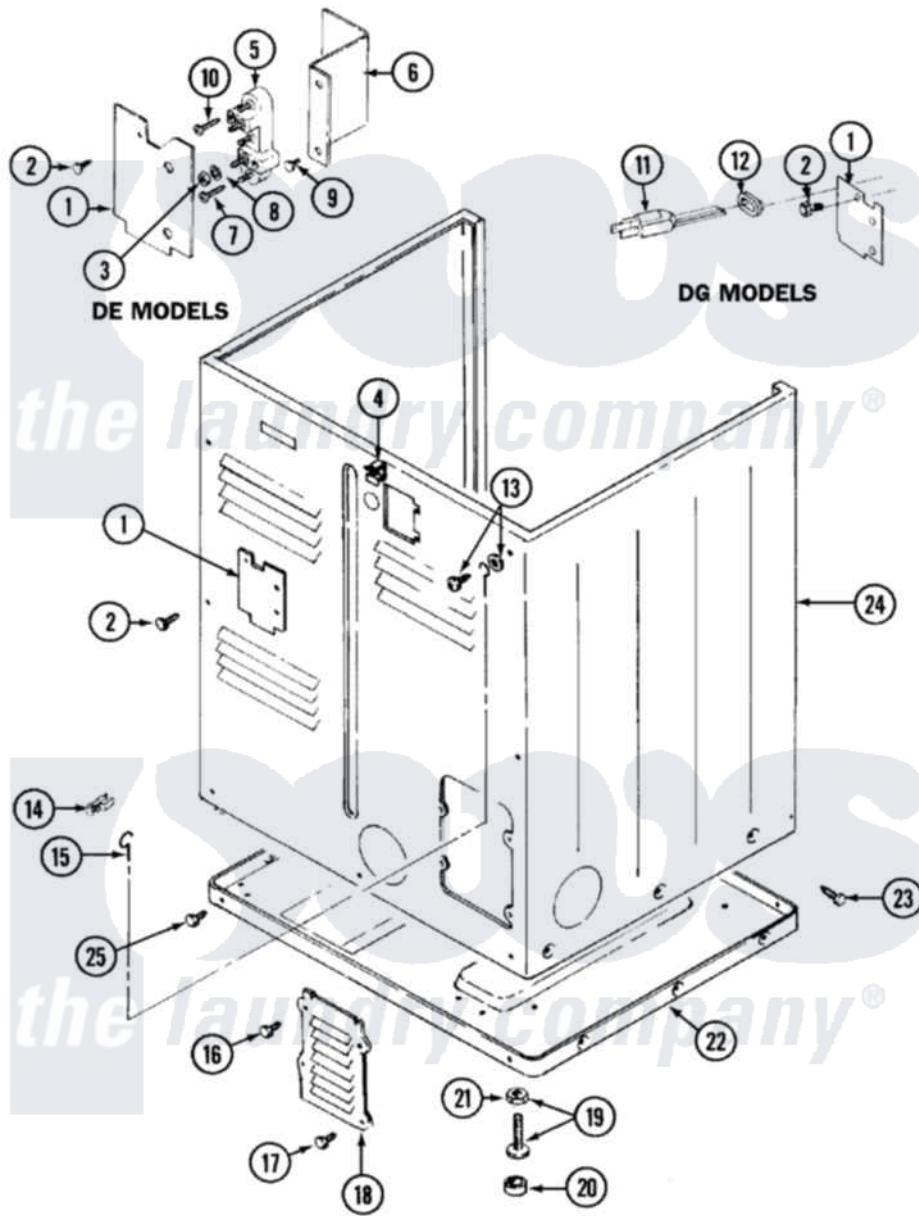

Maytag LDG7304AGM 02 - CABINET-REAR (LDE7304AGM & LDG7304AGM)

Maytag Residential Maytag LDG7304AGM Dryer Parts Parts Diagram 02 - CABINET-REAR (LDE7304AGM & LDG7304AGM)

Click on the part number to view part

Item	Original Part Number	Replaced By	Status	Part Description
1	Y312905		Not Available	COVER, TERMINAL
2	Y313561			Screw---NA
4	Y310376			Clip, Door Switch Harness
11	33001285		Not Available	CORD, POWER
12	216183			Grommet, Cord Export
13	303846	22003781		Screw, Ground Strap
14	301548			Clamp, Ground Wire
15	204807			Ground Wire, Supp. Plite To Top Cover
16	Y313559			Screw
17	211294	90767		Screw, 8A X 3/8 HeX Washer Head Tapping
18	Y312951		Not Available	ACCESS COVER, BACK
19	Y305086			Adjustable Leg And Nut
20	Y314137			Foot, Rubber