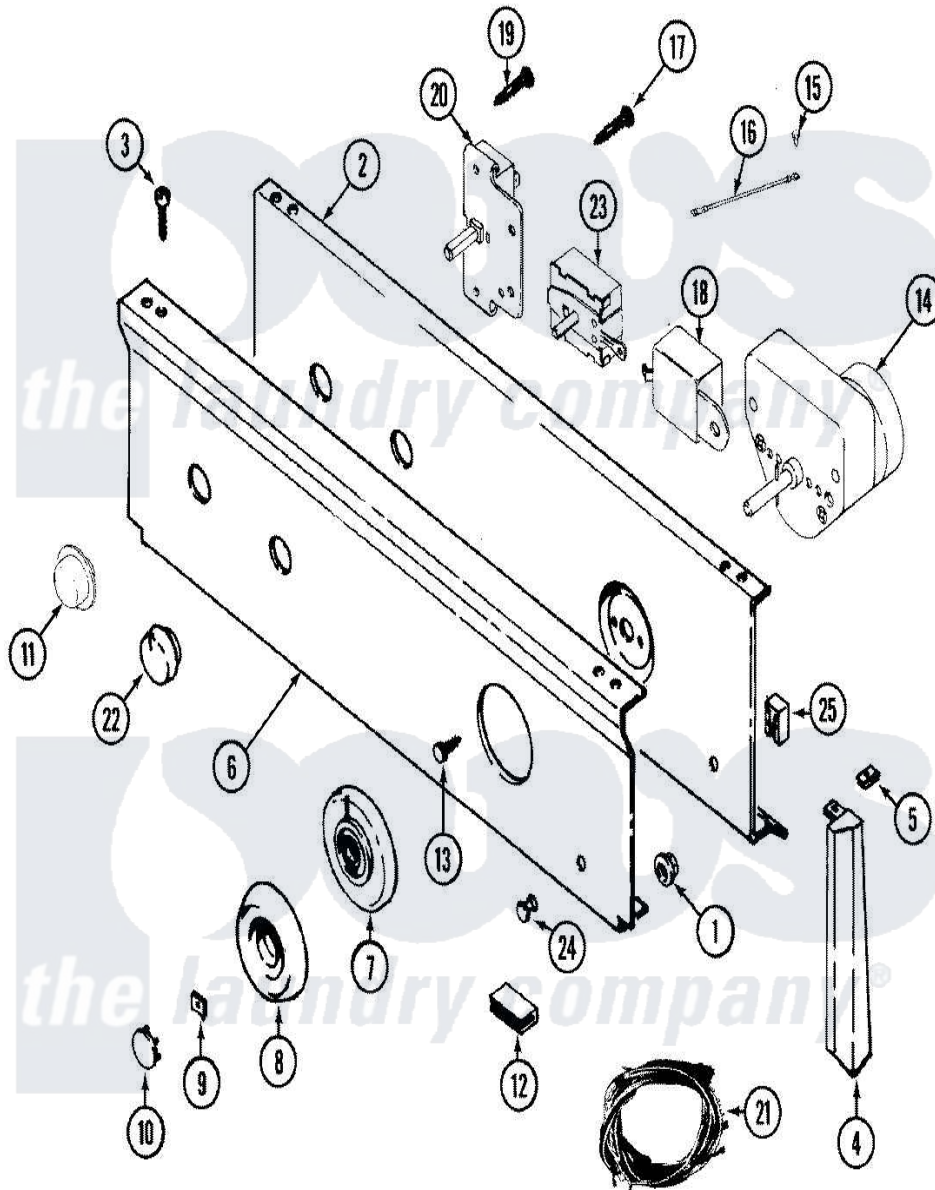

Maytag LDG7304AGM 03 - CONTROL PANEL (LDE7304AGM & LDG7304AGM)

Maytag Residential Maytag LDG7304AGM Dryer Parts Parts Diagram 03 - CONTROL PANEL (LDE7304AGM & LDG7304AGM)

Click on the part number to view part

Item	Original Part Number	Replaced By	Status	Part Description
1	214872			Palnut, End Cap Note: Nut, Lamp Holder
2	33001237		Not Available	PLATE, SUPPORT
3	210932			Screw, No.8 X 9/16 Ctsk Note: Screw, Inlet Duct
4	22001292	22001567		Cap, End
"	22001293			End Cap, Control Panel
"	22001566	22001293		End Cap, Control Panel
"	22001567			Cap, End
5	214894			Fastener, End Cap
6	33001472		Not Available	PANEL, CONTROL (ALM)
7	33001372		Not Available	SKIRT, TIMER DIAL (ALM)
8	33001282	33002325		Knob Assembly
9	312273			Nut, Control Knob
10	216424		Not Available	CAP, KNOB (ALM)

11	33001371		Button, Push-To-Start
12	214897		Pad, Control Panel
13	315317	488234	Screw 8-32 X 1/4
14	33001037		Timer RPR
15	210186	3370225	Screw
16	204807		Ground Wire, Supp. Plte To Top Cover
17	315317	488234	Screw 8-32 X 1/4
18	305205	694419	Mini-Buzzer
19	315317	488234	Screw 8-32 X 1/4
20	33001232	Not Available	SWITCH, PUSH TO START
21	33001552		Harness, Wire
"	33001366	Not Available	WIRE HARNESS, MAIN (240V-50HZ)
22	22001269	Not Available	KNOB ASSY. (ALM)
23	33001228	Not Available	SWITCH, TEMP. (3 POSITIONS)
24	22001215	7730P011-60	Lens, Indicator Light
25	33001223	Not Available	LIGHT, INDICATOR
26	33001256		Manual, Use And Care
"	16000327	Not Available	GUIDE, QUICK REF. - MAYTAG