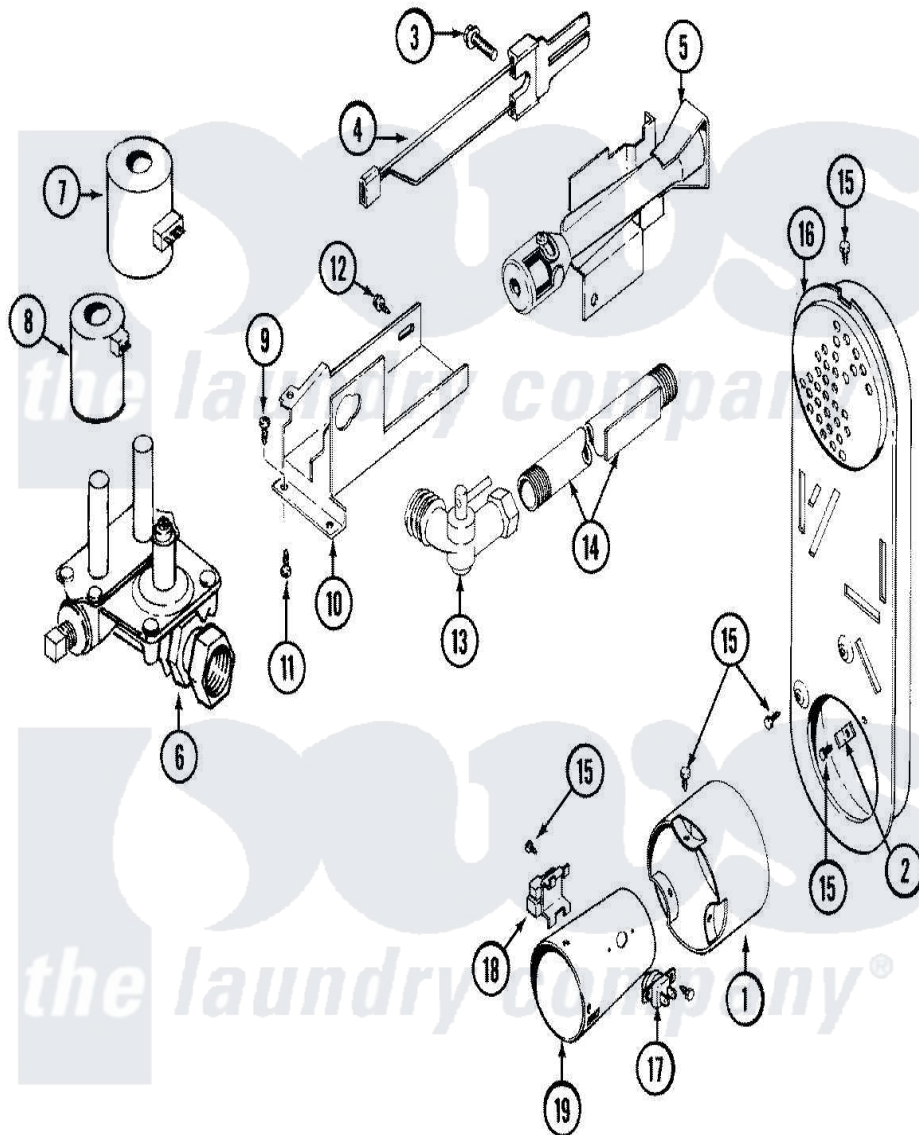

# Maytag LDG7304AGM 05 - GAS VALVE

Maytag [Residential Maytag LDG7304AGM Dryer Parts](#) Parts Diagram 05 - GAS VALVE  
 Click on the part number to view part

Item	Original Part Number	Replaced By	Status	Part Description
1	306204	<a href="#">33002924</a>		Gas Conv K
"	304953		Not Available	EXTENSION F/COMBUSTION CONE
"	Y306195	<a href="#">MAL9000AXX</a>		LP Gas Con
2	<a href="#">Y312890</a>			Retainer, Heater Chamber
3	<a href="#">304971</a>			Screw Note: Screw, Igniter
4	304970	<a href="#">4391996</a>		Ignitor
5	33001247	<a href="#">33002793</a>		Burner Assembly
6	<a href="#">307927</a>			Valve, Gas
7	<a href="#">Y307931</a>			Coil, Holding And Booster
8	<a href="#">307930</a>			Coil, Secondary
9	<a href="#">Y313561</a>			Screw---NA
10	<a href="#">314566</a>			Gas Control Bracket
11	<a href="#">Y313559</a>			Screw
12	314082	<a href="#">90767</a>		Screw, 8A X 3/8 HeX Washer Head Tapping
"	314568	<a href="#">Y313559</a>		Screw

13	<a href="#">Y303349</a>		Angle Shut-Off, Gas Valve
14	Y303383	<a href="#">33001735</a>	Pipe And Bracket Assembly Series 18 Not Needed Use Vavle
15	211294	<a href="#">90767</a>	Screw, 8A X 3/8 HeX Washer Head Tapping
16	Y308504	Not Available	INLET DUCT ASSEMBLY
17	<a href="#">303395</a>		Thermostat, Hi-Limit
18	Y303377	<a href="#">338906</a>	Radiant, Sensor
19	<a href="#">Y308549</a>		Combustion Cone Assembly