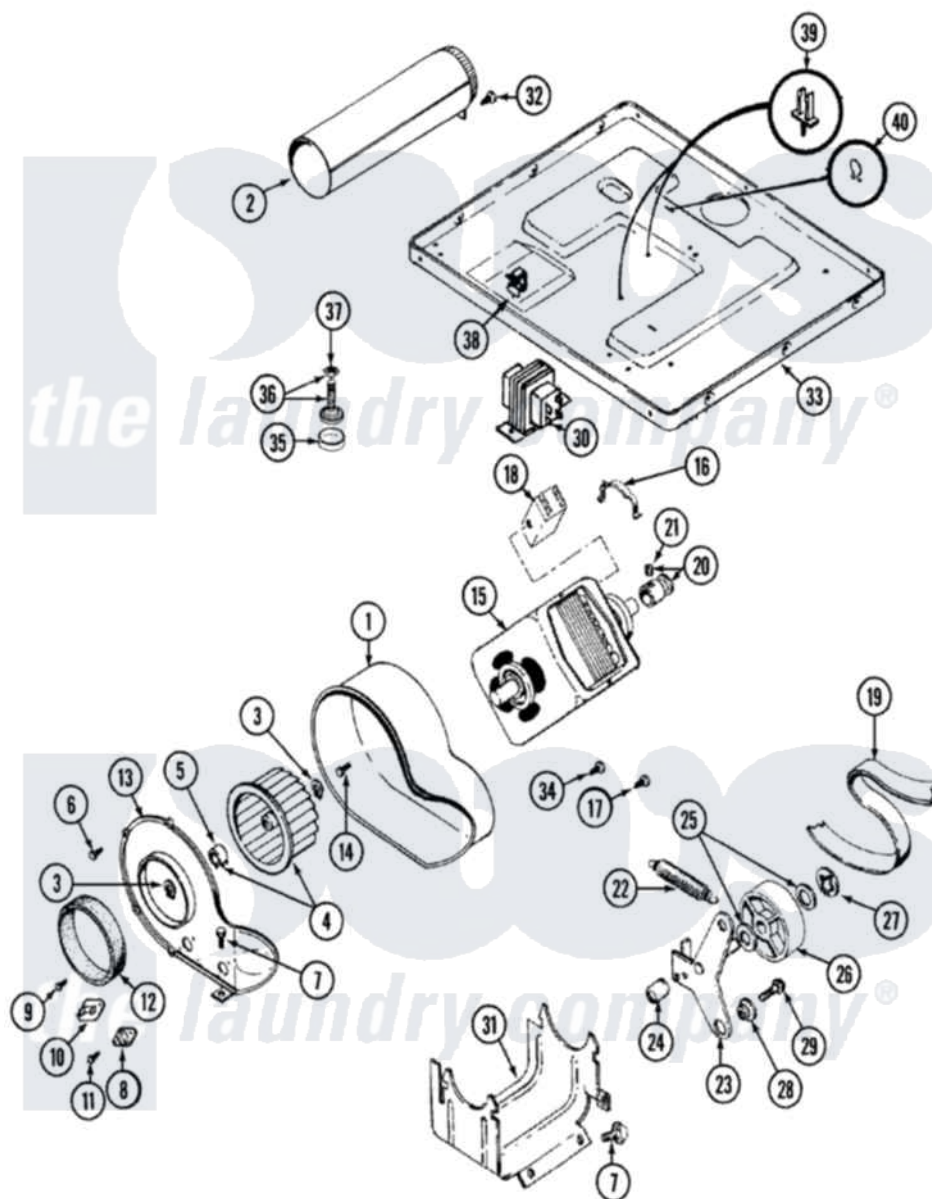

Maytag LDG7304AGM 06 - MOTOR DRIVE (LDE7304AGM & LDG7304AGM)

Maytag Residential Maytag LDG7304AGM Dryer Parts Parts Diagram 06 - MOTOR DRIVE (LDE7304AGM & LDG7304AGM)

Click on the part number to view part

Item	Original Part Number	Replaced By	Status	Part Description
1	Y312893			Housing, Blower
2	Y303442			EXHAUST DUCT ASSEMBLY
3	410233	9703438		Ring-Retrn
4	Y303836			Blower Wheel Assembly And Clamp
5	312967			Clamp, Blower Housing
6	Y312961	W10116751		Screw
7	Y313561			Screw---NA
8	307249			Thermostat, Multi-Temp
9	211294	90767		Screw, 8A X 3/8 HeX Washer Head Tapping
10	306604			Cut-Off, Thermal Part Not Used
11	314848	W10116760		Screw
12	Y312901			Seal, Housing Cover
13	314846			Cover, Blower Housing

14	Y310632	1163839		Screw
15	Y304656		Not Available	MOTOR (240V 50HZ)
16	Y015825			Clip, Motor To Motor Support
17	Y312961	W10116751		Screw
18	306207		Not Available	(PROD. No.303358-8 & No.303358-9)
19	Y312959			Poly "V" Belt For Tumbler
20	305186			Pulley, Motor
21	Y053241			Set Screw, Motor Pulley
22	Y303945			IDLER SPRING ASSY. W/PLUG
23	Y303363	6-3033630		Idler Arm
24	Y313582	W10116756		Spacer
25	Y312527			Washer, Idler Shaft
26	Y303705	6-3037050		Pulley- ID
27	312958	354987		Ring, Retaining
28	Y312894	315772		Sleeve, Idler Arm
29	Y014874			Screw, Idler Arm And Sleeve
30	211294	90767		Screw, 8A X 3/8 HeX Washer Head Tapping
"	307928	12001933		Transformer
31	312897		Not Available	SUPPORT, MOTOR
32	Y310632	1163839		Screw
33	Y305084			Base Assembly
34	211294	90767		Screw, 8A X 3/8 HeX Washer Head Tapping
35	Y314137			Foot, Rubber
36	Y305086			Adjustable Leg And Nut
37	Y052740	62739		Nut, Lock
38	Y310376			Clip, Door Switch Harness
39	315471	22003298		Retainer, Wire
40	410490			Spring, Retainer Wire Harness