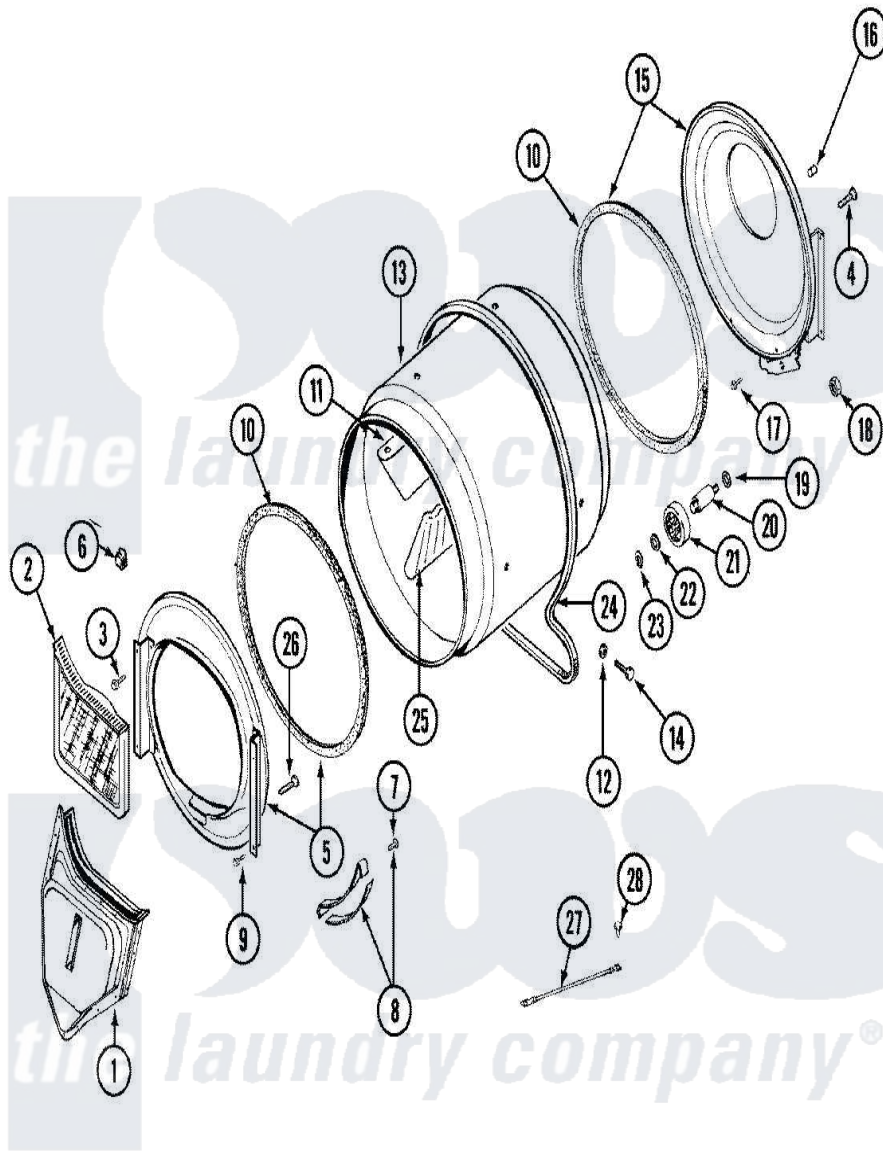

# Maytag LDG7304AGM 07 - TUMBLER (LDE7804AGM & LDG7804AGM)

Maytag Residential Maytag LDG7304AGM Dryer Parts Parts Diagram 07 - TUMBLER (LDE7804AGM & LDG7804AGM)  
 Click on the part number to view part

Item	Original Part Number	Replaced By	Status	Part Description
1	<a href="#">33001016</a>			Outlet Duct Assembly
2	33001171	<a href="#">33002970</a>		Lint Filte
3	313764		Not Available	SCREW
4	<a href="#">Y313561</a>			Screw----NA
5	<a href="#">33001179</a>			Front, Tumbler
6	<a href="#">Y310376</a>			Clip, Door Switch Harness
7	<a href="#">210720</a>			Rivet, Bearing To Tumbler Frmt
8	<a href="#">306508</a>			Tumbler Bearing Kit ----W
9	Y310632	<a href="#">1163839</a>		Screw
10	<a href="#">314820</a>			Seal, Tumbler
11	<a href="#">33001012</a>			Baffle
12	<a href="#">314158</a>			Washer, Baffle To Tumbler
13	33001108		Not Available	DRYER TUMBLER, W/O BAFFLES
14	<a href="#">Y310759</a>			Screw, Tumbler Baffles
15	<a href="#">33001178</a>			Back, Tumbler
16	313915	<a href="#">31-3915</a>		Tech Sheet

17	Y310632	<a href="#">1163839</a>	Screw
18	312538	<a href="#">33001443</a>	Nut, Hex
19	Y313347	<a href="#">312535</a>	Washer, Vault Mounting Brk.
20	Y312948	<a href="#">6-3129480</a>	Shaft- Tumbler
21	Y303373	<a href="#">12001541</a>	Drum Roller/Washer Assembly--W
22	<a href="#">312535</a>		Washer, Vault Mounting Brk.
23	410233	<a href="#">9703438</a>	Ring-Retrn
24	<a href="#">Y312959</a>		Poly "V" Belt For Tumbler
25	<a href="#">33001004</a>		Baffle, Tall
26	Y314110	<a href="#">33002917</a>	Screw, No.10-16
27	<a href="#">901220</a>		Ground Wire
28	910343	<a href="#">488234</a>	Screw 8-32 X 1/4