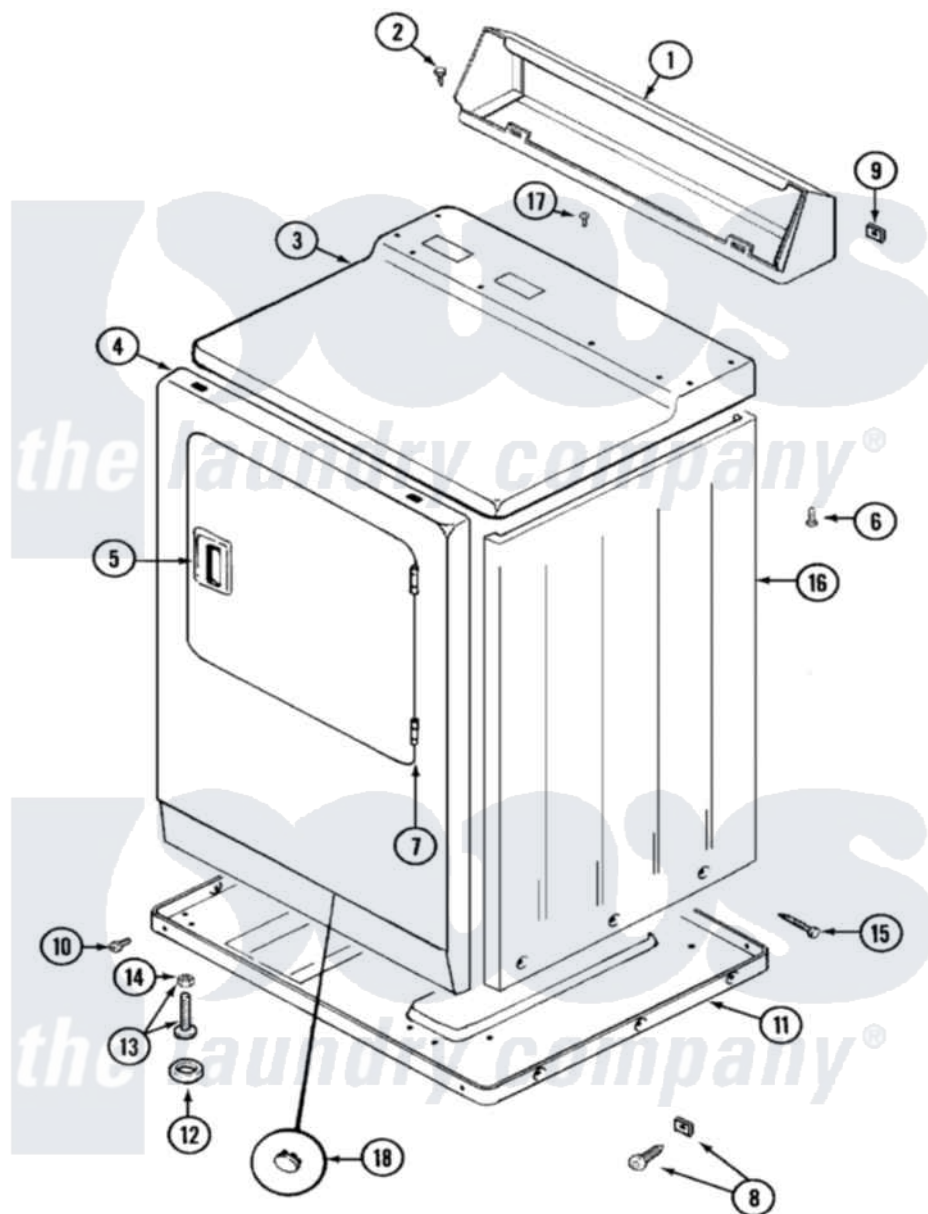

Maytag LDG7304EGE 01 - CABINET-FRONT

Maytag Residential Maytag LDG7304EGE Dryer Parts Parts Diagram 01 - CABINET-FRONT
 Click on the part number to view part

Item	Original Part Number	Replaced By	Status	Part Description
1	Y305193			Console
2	211294	90767		Screw, 8A X 3/8 HeX Washer Head Tapping
"	Y313559			Screw
3	33001165			Top Cover Assembly
4	33001242			Panel, Front
5	33001241			Handle, Door
6	214354			Screw, Top Cover To Cabnt.
7	33001230			Hinge, Door
8	204439			Screw And Fstner Assembly
9	215075			Fastener, Control Panel To Console
10	Y313561			Screw---NA
"	Y310632	1163839		Screw
11	Y303361		Not Available	BASE ASSY. (UPPER & LOWER)
12	Y314137			Foot, Rubber

13	Y305086		Adjustable Leg And Nut
14	Y052740	62739	Nut, Lock
15	213007		Xfor Cabinet See Cabinet, Back
16	33001159	33001327	Cabinet
17	210186	3370225	Screw
18	33001132	33002342	Plug, Sifht Hole