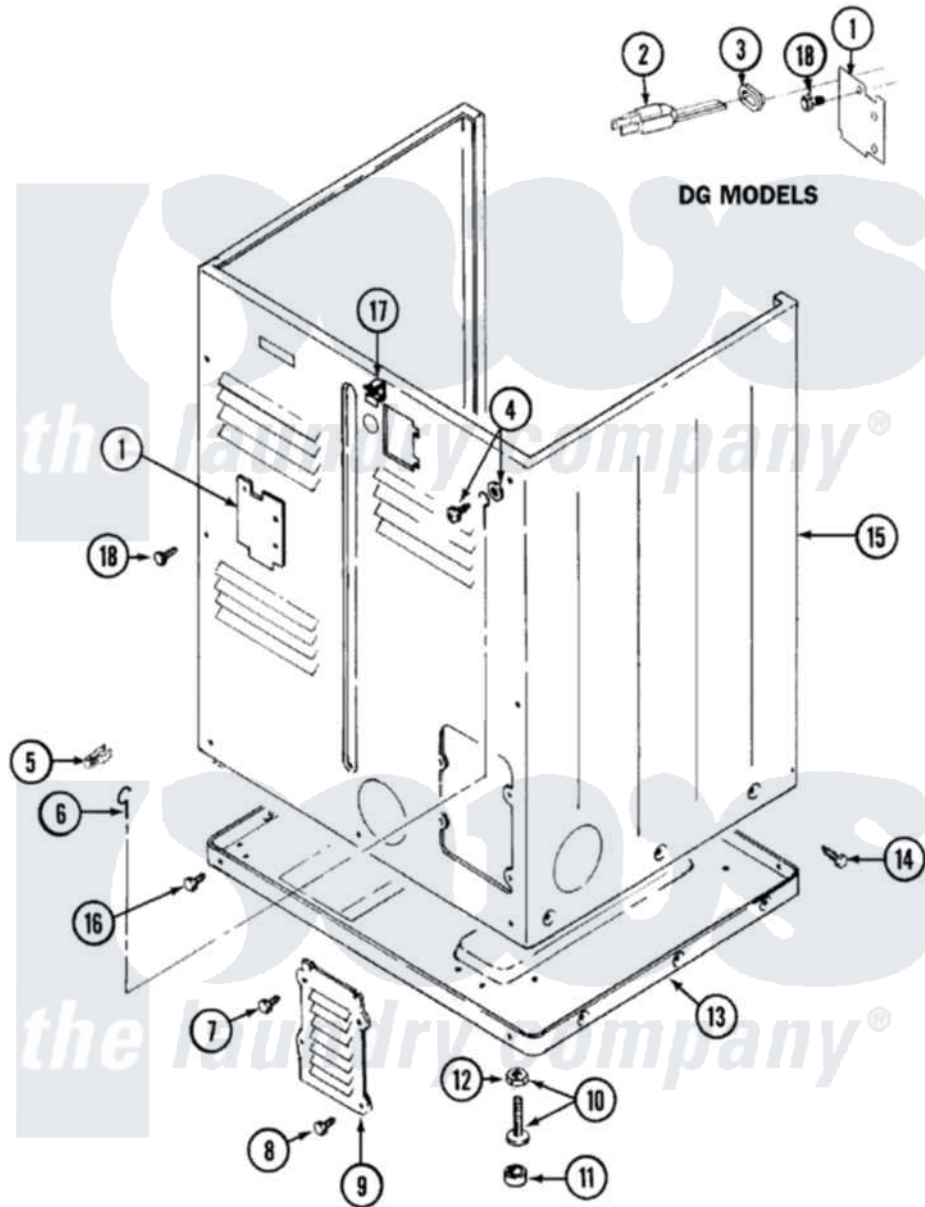

Maytag LDG7304EGE 02 - CABINET-REAR

Maytag [Residential Maytag LDG7304EGE Dryer Parts](#) Parts Diagram 02 - CABINET-REAR
 Click on the part number to view part

Item	Original Part Number	Replaced By	Status	Part Description
1	Y312905		Not Available	COVER, TERMINAL
2	308966		Not Available	CORD, POWER (EXPORT)
3	210174		Not Available	STRAIN RELIEF
4	303846	22003781		Screw, Ground Strap
5	301548			Clamp, Ground Wire
6	204807			Ground Wire, Supp. Plte To Top Cover
7	Y313559			Screw
8	211294	90767		Screw, 8A X 3/8 HeX Washer Head Tapping
9	Y312951		Not Available	ACCESS COVER, BACK
10	Y305086			Adjustable Leg And Nut
11	Y314137			Foot, Rubber
12	Y052740	62739		Nut, Lock
13	Y303361		Not Available	BASE ASSY. (UPPER & LOWER)
14	213007			Xfor Cabinet See Cabinet, Back

15	33001159	33001327	Cabinet
16	Y313561		Screw---NA
"	Y310632	1163839	Screw
17	Y310376		Clip, Door Switch Harness
18	Y313561		Screw---NA