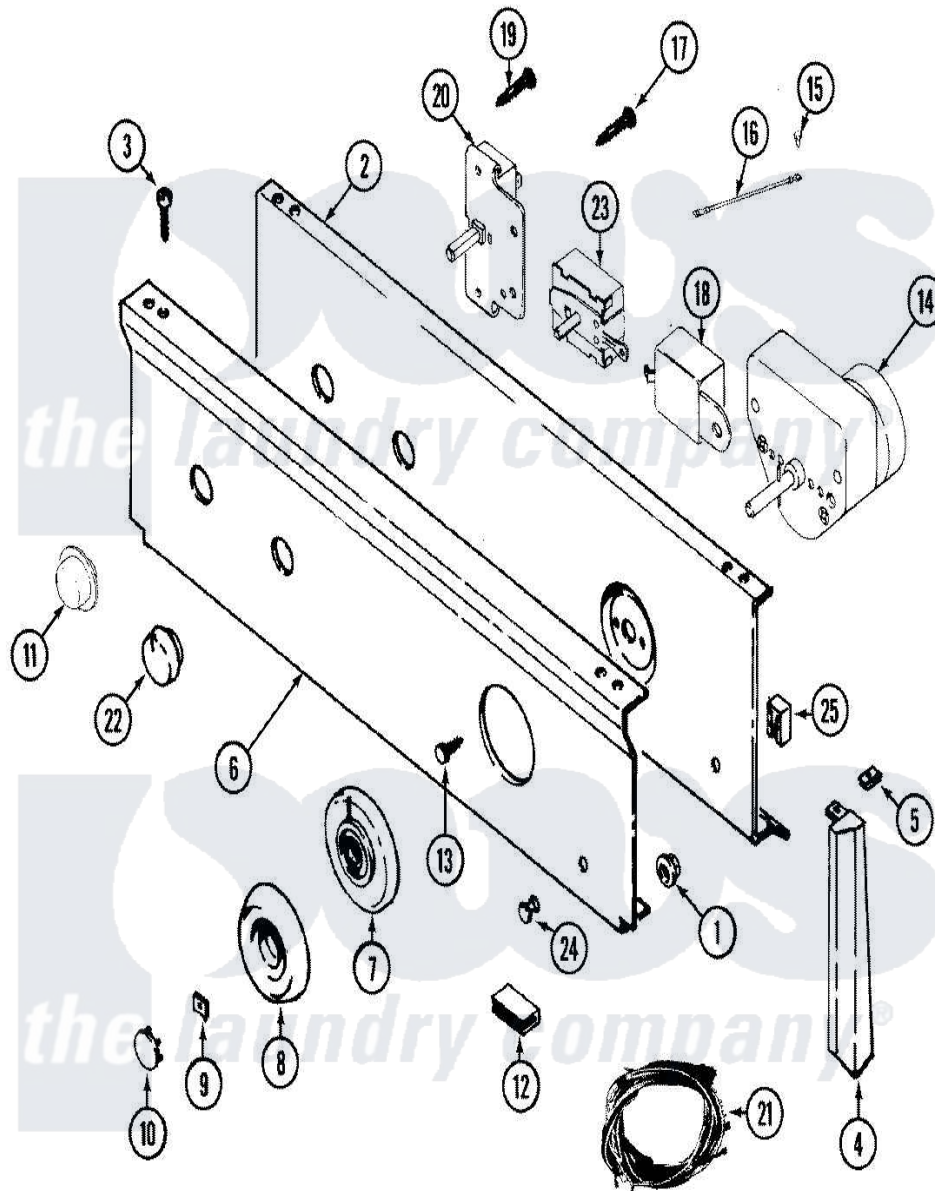

Maytag LDG7304EGE 03 - CONTROL PANEL

Maytag Residential Maytag LDG7304EGE Dryer Parts Parts Diagram 03 - CONTROL PANEL
 Click on the part number to view part

Item	Original Part Number	Replaced By	Status	Part Description
1	214872			Palnut, End Cap Note: Nut, Lamp Holder
2	33001237		Not Available	PLATE, SUPPORT
3	210932			Screw, No.8 X 9/16 Ctsk Note: Screw, Inlet Duct
4	22001289		Not Available	END CAP, CTRL. PNL. (LT-WHT)
"	22001291			End Cap, Control Panel
"	22001564			Cap, End
"	22001565		Not Available	CAP, END (LT-WHT)
5	214894			Fastener, End Cap
6	33001075			Panel, Control
7	33001183			Skirt, Timer Dial
8	33001255			Knob, Timer
9	312273			Nut, Control Knob
10	216250	22001446		Cap, Knob
11	33001185	33001187		Button

12	214897		Pad, Control Panel
13	315317	488234	Screw 8-32 X 1/4
14	33001037		Timer RPR
15	210186	3370225	Screw
16	204807		Ground Wire, Supp. Plte To Top Cover
17	315317	488234	Screw 8-32 X 1/4
18	305205	694419	Mini-Buzzer
19	315317	488234	Screw 8-32 X 1/4
20	33001232	Not Available	SWITCH, PUSH TO START
21	33001552		Harness, Wire
"	33001124		Harness, Wire---NA
"	33001366	Not Available	WIRE HARNESS, MAIN (240V-50HZ)
22	22001268	Not Available	KNOB ASSY. (WHT)
23	33001228	Not Available	SWITCH, TEMP. (3 POSITIONS)
24	22001215	7730P011-60	Lens, Indicator Light
25	33001223	Not Available	LIGHT, INDICATOR
26	33001256		Manual, Use And Care