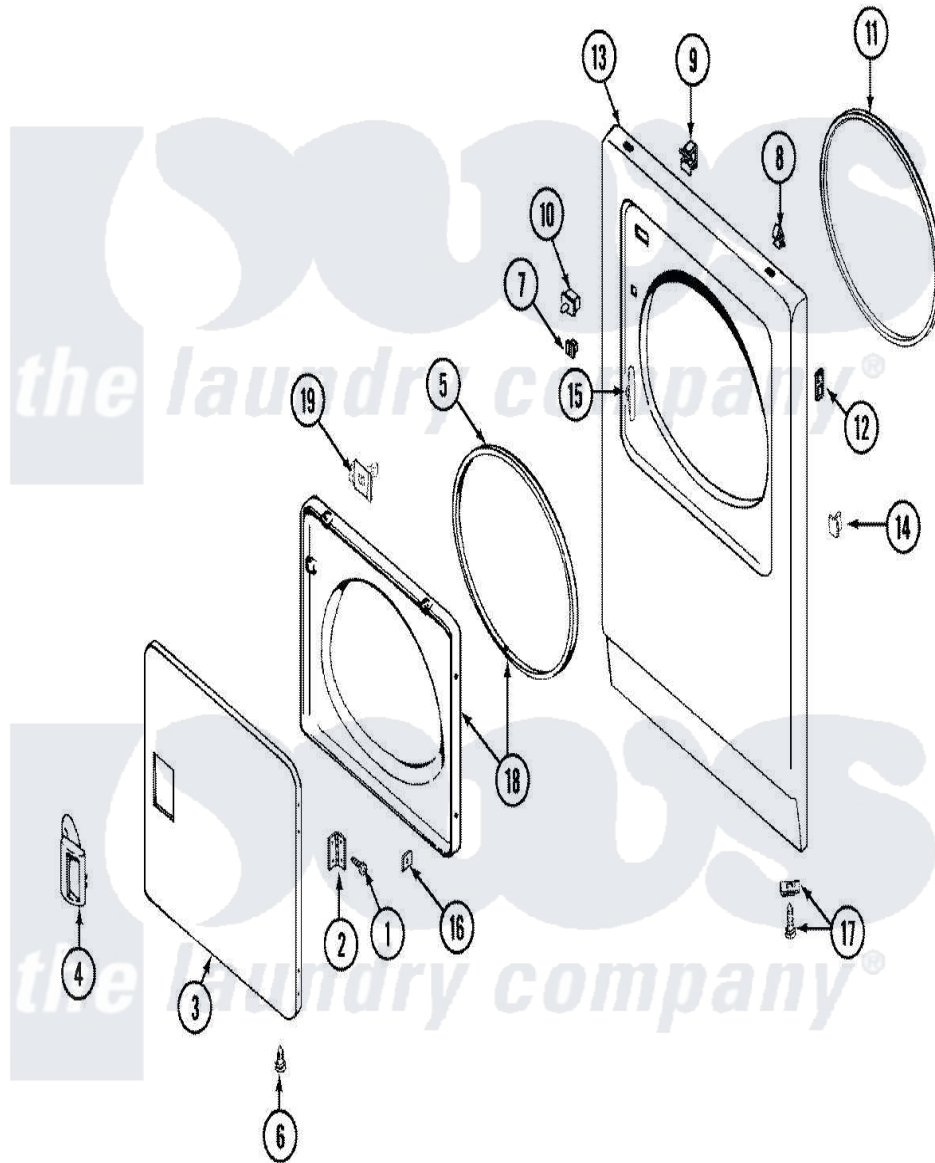

Maytag LDG7304EGE 04 - DOOR

Maytag [Residential Maytag LDG7304EGE Dryer Parts](#) Parts Diagram 04 - DOOR
 Click on the part number to view part

Item	Original Part Number	Replaced By	Status	Part Description
1	Y314062			Screw, Door Hinge And Panel
2	33001230			Hinge, Door
3	33001240			Door
4	33001241			Handle, Door
5	33001131			Seal, Door
6	33001132	33002342		Plug, Sifht Hole
7	Y304578	LA-1003		Door Catch Kit
8	212982	22001650		Fastener, Spring
9	Y310376			Clip, Door Switch Harness
10	Y305754	W10169313		Switch-Dor
"	33001508	W10169313		Switch-Dor
11	314937			Seal, Front Panel
12	33001173		Not Available	NUT, SPEED
"	33001172		Not Available	SCREW, PLASTIC
13	33001242			Panel, Front
14	33001174	LA-1003		Door Catch Kit

15	33001175		Cover, Hinge Hole
16	Y313910		Clip, Door Liner To Outer Panel
17	204439		Screw And Fstner Assembly
18	33001243	Not Available	PANEL, INNER DOOR (W/SEAL)
19	33001305		Strike, Door