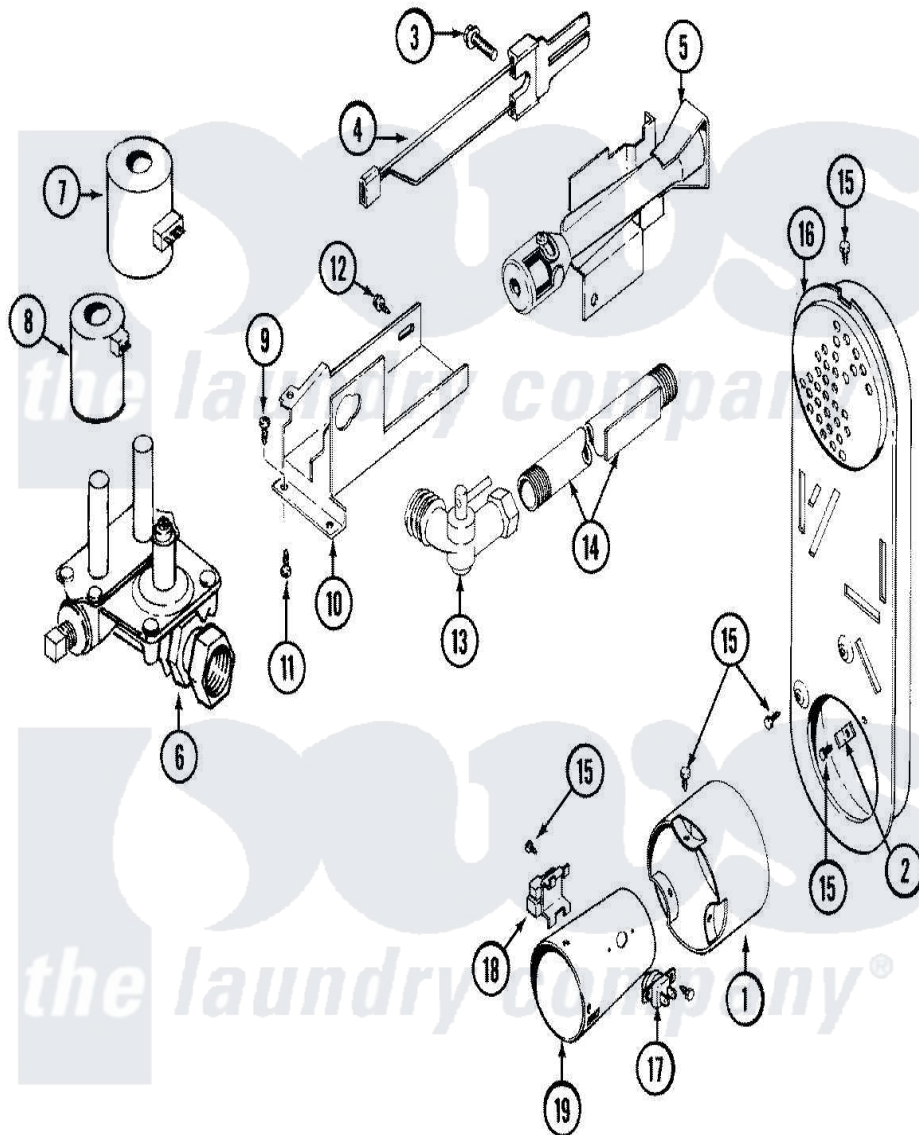

Maytag LDG7304EGE 06 - GAS VALVE

Maytag [Residential Maytag LDG7304EGE Dryer Parts](#) Parts Diagram 06 - GAS VALVE
 Click on the part number to view part

Item	Original Part Number	Replaced By	Status	Part Description
1	304953		Not Available	EXTENSION F/COMBUSTION CONE
2	306204	33002924		Gas Conv K
3	304971			Screw Note: Screw, Igniter
4	304970	4391996		Ignitor
5	33001247	33002793		Burner Assembly
6	307927			Valve, Gas
7	Y307931			Coil, Holding And Booster
8	307930			Coil, Secondary
9	Y313561			Screw----NA
10	314566			Gas Control Bracket
11	Y313559			Screw
12	314568	Y313559		Screw
"	314082	90767		Screw, 8A X 3/8 HeX Washer Head Tapping
13	Y303349			Angle Shut-Off, Gas Valve Pipe And Bracket Assembly

14	Y303383	33001735	Series 18 Not Needed Use Vavle
15	211294	90767	Screw, 8A X 3/8 HeX Washer Head Tapping
16	Y308504		Not Available INLET DUCT ASSEMBLY
17	303395		Thermostat, Hi-Limit
18	Y303377	338906	Radiant, Sensor
19	Y308549		Combustion Cone Assembly
20	304953		Not Available EXTENSION F/COMBUSTION CONE
21	Y312890		Retainer, Heater Chamber