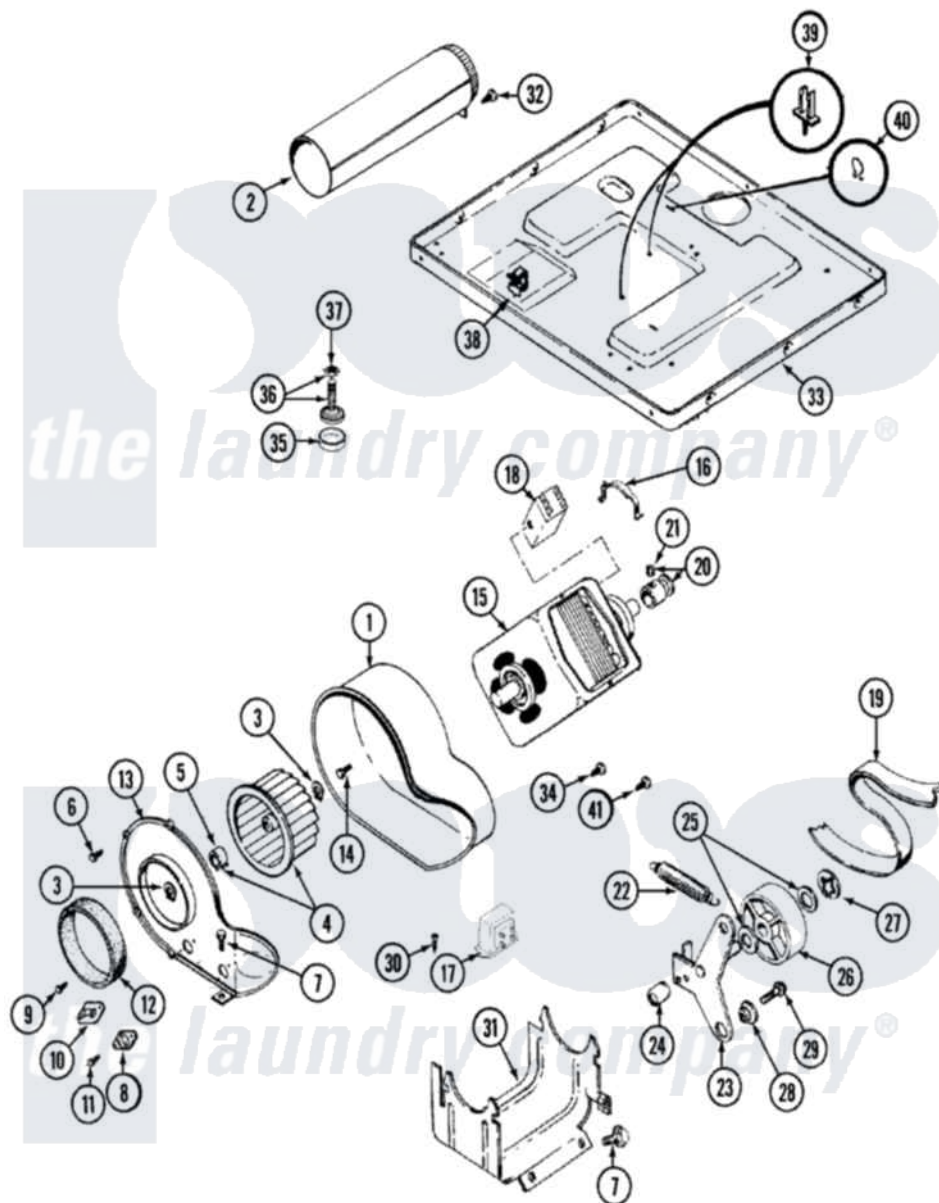

Maytag LDG7304EGE 07 - MOTOR DRIVE

Maytag [Residential Maytag LDG7304EGE Dryer Parts](#) Parts Diagram 07 - MOTOR DRIVE
 Click on the part number to view part

Item	Original Part Number	Replaced By	Status	Part Description
1	Y312893			Housing, Blower
2	Y303442			EXHAUST DUCT ASSEMBLY
3	410233	9703438		Ring-Retrn
4	Y303836			Blower Wheel Assembly And Clamp
5	312967			Clamp, Blower Housing
6	Y312961	W10116751		Screw
7	Y313561			Screw---NA
8	307249			Thermostat, Multi-Temp
9	211294	90767		Screw, 8A X 3/8 HeX Washer Head Tapping
10	306604			Cut-Off, Thermal Part Not Used
11	314848	W10116760		Screw
12	Y312901			Seal, Housing Cover
13	314846			Cover, Blower Housing
14	Y310632	1163839		Screw

15	Y304656	Not Available	MOTOR (240V 50HZ)
16	Y015825		Clip, Motor To Motor Support
17	307928	12001933	Transformer
18	Y303877	Not Available	SWITCH, MOTOR EXTERNAL START No.303358-2, No.303358-4, 303358-7
"	306207	Not Available	(PROD. No.303358-8 & No.303358-9)
"	Y303879		Switch, Motor External Start
19	Y312959		Poly "V" Belt For Tumbler
20	305186		Pulley, Motor
21	Y053241		Set Screw, Motor Pulley
22	Y303945		IDLER SPRING ASSY. W/PLUG
23	Y303363	6-3033630	Idler Arm
24	Y313582	W10116756	Spacer
25	Y312527		Washer, Idler Shaft
26	Y303705	6-3037050	Pulley- ID
27	312958	354987	Ring, Retaining
28	Y312894	315772	Sleeve, Idler Arm
29	Y014874		Screw, Idler Arm And Sleeve
30	211294	90767	Screw, 8A X 3/8 HeX Washer Head Tapping
"	Y313559		Screw
31	312897	Not Available	SUPPORT, MOTOR
32	Y310632	1163839	Screw
33	Y305084		Base Assembly
34	211294	90767	Screw, 8A X 3/8 HeX Washer Head Tapping
35	Y314137		Foot, Rubber
36	Y305086		Adjustable Leg And Nut
37	Y052740	62739	Nut, Lock
38	Y310376		Clip, Door Switch Harness
39	315471	22003298	Retainer, Wire
40	410490		Spring, Retainer Wire Harness
41	Y312961	W10116751	Screw