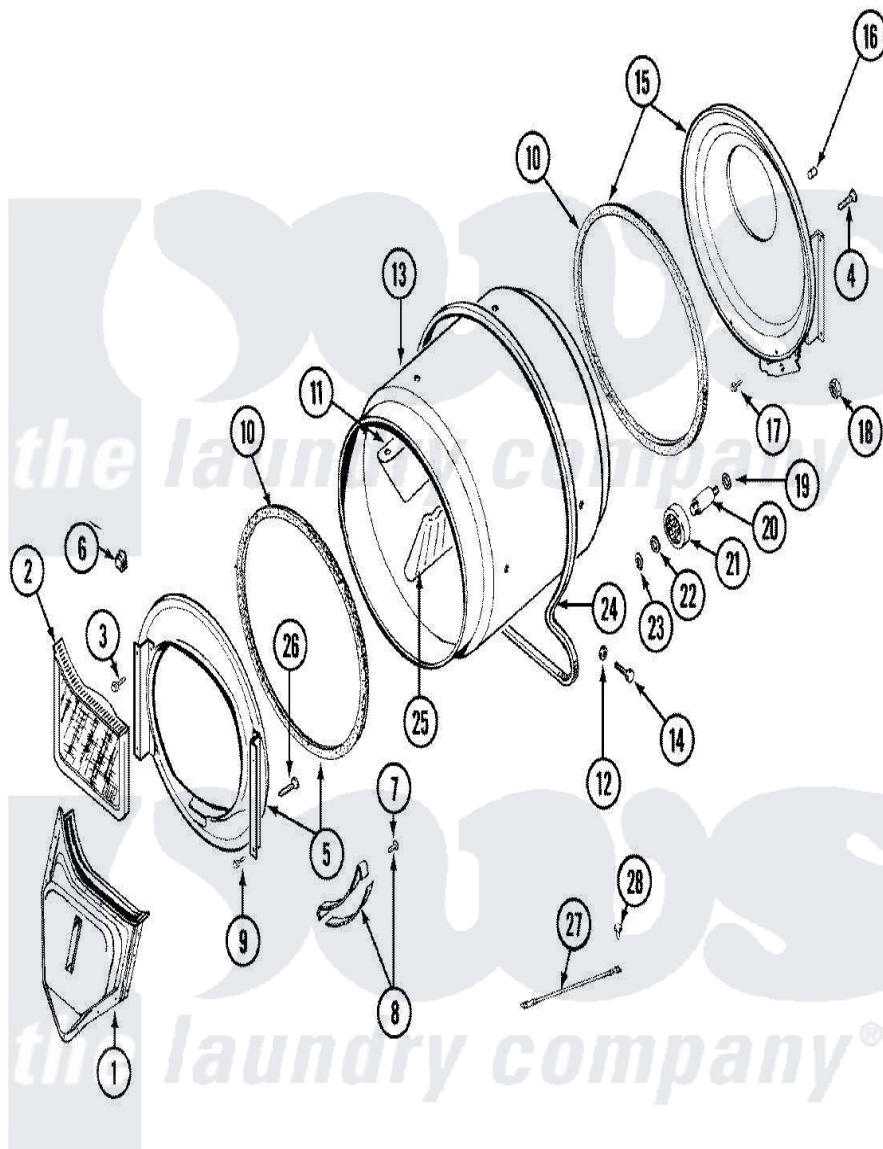

# Maytag LDG7304EGE 08 - TUMBLER

Maytag Residential Maytag LDG7304EGE Dryer Parts Parts Diagram 08 - TUMBLER  
 Click on the part number to view part

Item	Original Part Number	Replaced By	Status	Part Description
1	<a href="#">33001016</a>			Outlet Duct Assembly
2	33001171	<a href="#">33002970</a>		Lint Filte
3	313764		Not Available	SCREW
4	<a href="#">Y313561</a>			Screw----NA
5	<a href="#">33001179</a>			Front, Tumbler
6	<a href="#">Y310376</a>			Clip, Door Switch Harness
7	<a href="#">210720</a>			Rivet, Bearing To Tumbler Frmt
8	<a href="#">306508</a>			Tumbler Bearing Kit ---W
9	Y310632	<a href="#">1163839</a>		Screw
10	<a href="#">314820</a>			Seal, Tumbler
11	<a href="#">33001012</a>			Baffle
12	<a href="#">314158</a>			Washer, Baffle To Tumbler
13	33001108		Not Available	DRYER TUMBLER, W/O BAFFLES
14	<a href="#">Y310759</a>			Screw, Tumbler Baffles
15	<a href="#">33001178</a>			Back, Tumbler
16	313915	<a href="#">31-3915</a>		Tech Sheet

17	Y310632	<a href="#">1163839</a>	Screw
18	312538	<a href="#">33001443</a>	Nut, Hex
19	Y313347	<a href="#">312535</a>	Washer, Vault Mounting Brk.
20	Y312948	<a href="#">6-3129480</a>	Shaft- Tumbler
21	Y303373	<a href="#">12001541</a>	Drum Roller/Washer Assembly--W
22	<a href="#">312535</a>		Washer, Vault Mounting Brk.
23	410233	<a href="#">9703438</a>	Ring-Retrn
24	<a href="#">Y312959</a>		Poly "V" Belt For Tumbler
25	<a href="#">33001004</a>		Baffle, Tall
26	Y314110	<a href="#">33002917</a>	Screw, No.10-16
27	<a href="#">901220</a>		Ground Wire
28	910343	<a href="#">488234</a>	Screw 8-32 X 1/4