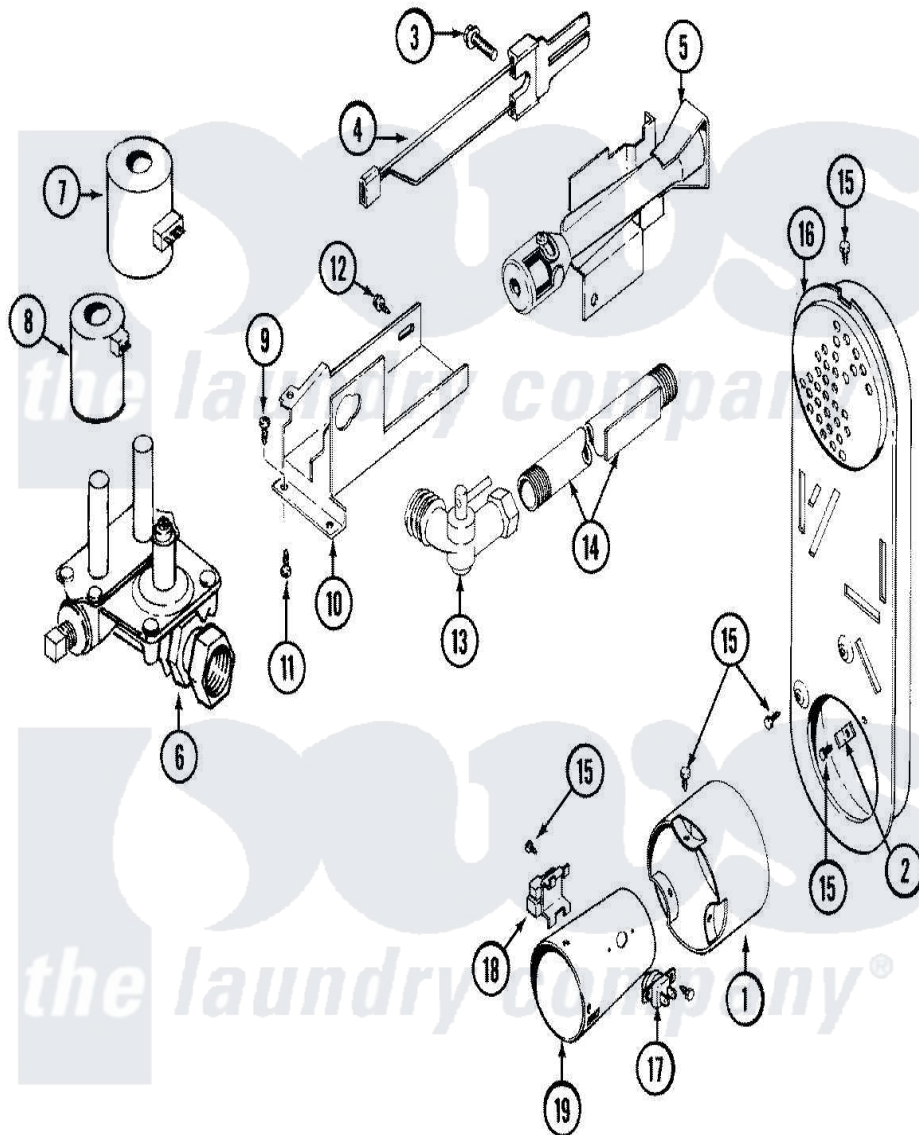

# Maytag LDG7304EGL 06 - GAS VALVE

Maytag [Residential Maytag LDG7304EGL Dryer Parts](#) Parts Diagram 06 - GAS VALVE  
 Click on the part number to view part

Item	Original Part Number	Replaced By	Status	Part Description
1	304953		Not Available	EXTENSION F/COMBUSTION CONE
2	306204	<a href="#">33002924</a>		Gas Conv K
3	<a href="#">304971</a>			Screw Note: Screw, Igniter
4	304970	<a href="#">4391996</a>		Ignitor
5	33001247	<a href="#">33002793</a>		Burner Assembly
6	<a href="#">307927</a>			Valve, Gas
7	<a href="#">Y307931</a>			Coil, Holding And Booster
8	<a href="#">307930</a>			Coil, Secondary
9	<a href="#">Y313561</a>			Screw---NA
10	<a href="#">314566</a>			Gas Control Bracket
11	<a href="#">Y313559</a>			Screw
12	314568	<a href="#">Y313559</a>		Screw
"	314082	<a href="#">90767</a>		Screw, 8A X 3/8 HeX Washer Head Tapping
13	<a href="#">Y303349</a>			Angle Shut-Off, Gas Valve Pipe And Bracket Assembly

14	Y303383	<a href="#">33001735</a>	Series 18 Not Needed Use Vavle
15	211294	<a href="#">90767</a>	Screw, 8A X 3/8 HeX Washer Head Tapping
16	Y308504		Not Available INLET DUCT ASSEMBLY
17	<a href="#">303395</a>		Thermostat, Hi-Limit
18	Y303377	<a href="#">338906</a>	Radiant, Sensor
19	<a href="#">Y308549</a>		Combustion Cone Assembly
20	304953		Not Available EXTENSION F/COMBUSTION CONE
21	<a href="#">Y312890</a>		Retainer, Heater Chamber