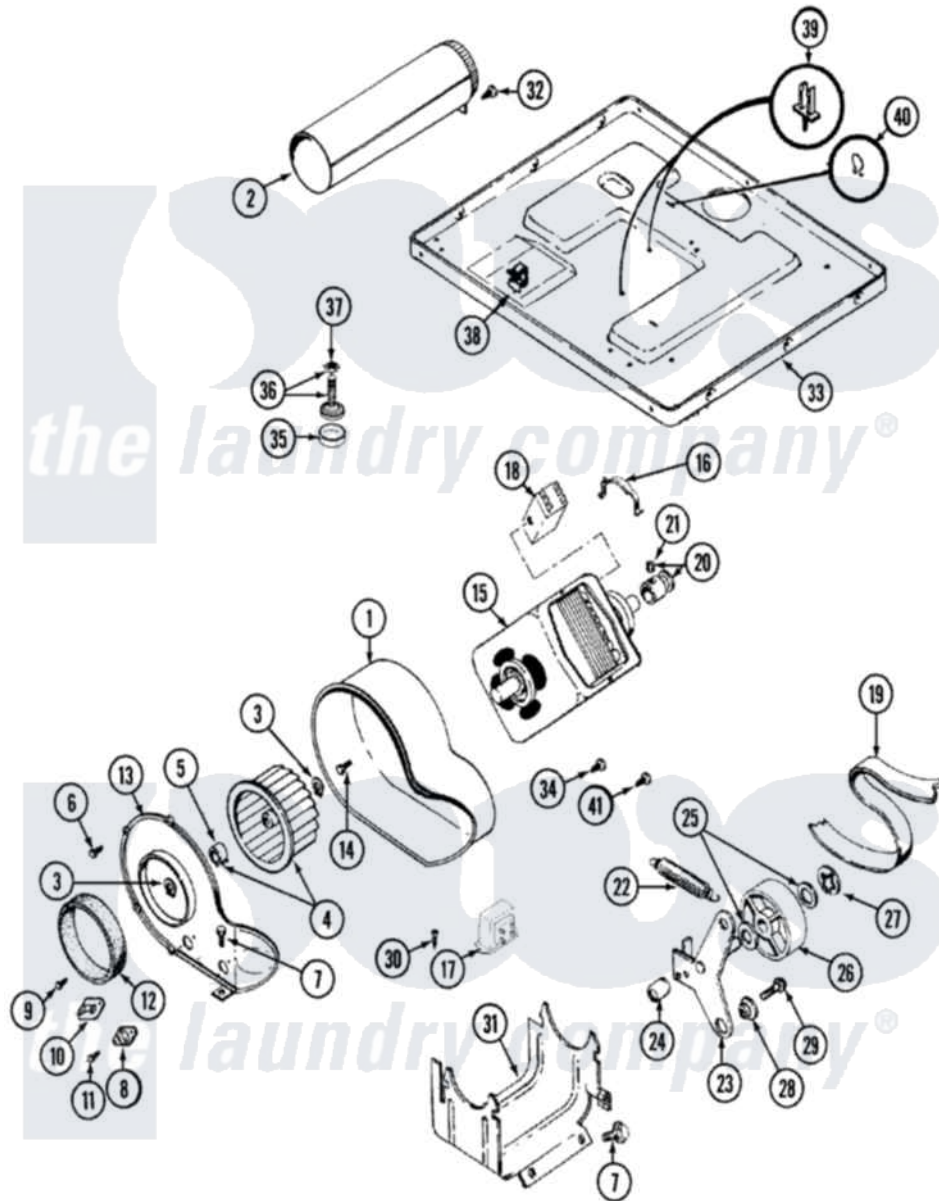

Maytag LDG7304EGL 07 - MOTOR DRIVE

Maytag [Residential Maytag LDG7304EGL Dryer Parts](#) Parts Diagram 07 - MOTOR DRIVE
 Click on the part number to view part

Item	Original Part Number	Replaced By	Status	Part Description
1	Y312893			Housing, Blower
2	Y303442			EXHAUST DUCT ASSEMBLY
3	410233	9703438		Ring-Retrn
4	Y303836			Blower Wheel Assembly And Clamp
5	312967			Clamp, Blower Housing
6	Y312961	W10116751		Screw
7	Y313561			Screw----NA
8	307249			Thermostat, Multi-Temp
9	211294	90767		Screw, 8A X 3/8 HeX Washer Head Tapping
10	306604			Cut-Off, Thermal Part Not Used
11	314848	W10116760		Screw
12	Y312901			Seal, Housing Cover
13	314846			Cover, Blower Housing
14	Y310632	1163839		Screw

15	Y304656		Not Available	MOTOR (240V 50HZ)
16	Y015825			Clip, Motor To Motor Support
17	307928	12001933		Transformer
18	Y303877		Not Available	SWITCH, MOTOR EXTERNAL START No.303358-2, No.303358-4, 303358-7
"	306207		Not Available	(PROD. No.303358-8 & No.303358-9)
"	Y303879			Switch, Motor External Start
19	Y312959			Poly "V" Belt For Tumbler
20	305186			Pulley, Motor
21	Y053241			Set Screw, Motor Pulley
22	Y303945			IDLER SPRING ASSY. W/PLUG
23	Y303363	6-3033630		Idler Arm
24	Y313582	W10116756		Spacer
25	Y312527			Washer, Idler Shaft
26	Y303705	6-3037050		Pulley- ID
27	312958	354987		Ring, Retaining
28	Y312894	315772		Sleeve, Idler Arm
29	Y014874			Screw, Idler Arm And Sleeve
30	211294	90767		Screw, 8A X 3/8 HeX Washer Head Tapping
"	Y313559			Screw
31	312897		Not Available	SUPPORT, MOTOR
32	Y310632	1163839		Screw
33	Y305084			Base Assembly
34	211294	90767		Screw, 8A X 3/8 HeX Washer Head Tapping
35	Y314137			Foot, Rubber
36	Y305086			Adjustable Leg And Nut
37	Y052740	62739		Nut, Lock
38	Y310376			Clip, Door Switch Harness
39	315471	22003298		Retainer, Wire
40	410490			Spring, Retainer Wire Harness
41	Y312961	W10116751		Screw