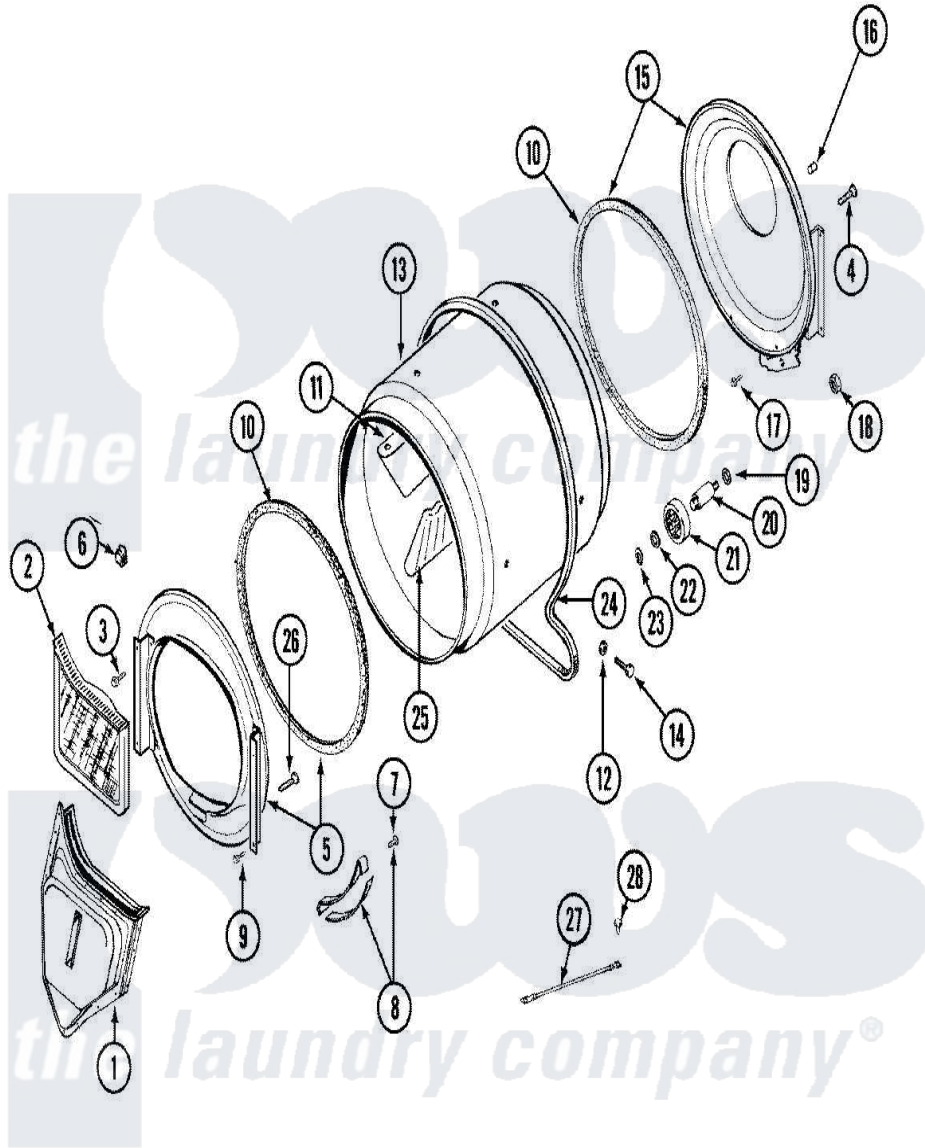

Maytag LDG7304EGL 08 - TUMBLER

Maytag [Residential Maytag LDG7304EGL Dryer Parts](#) Parts Diagram 08 - TUMBLER
 Click on the part number to view part

Item	Original Part Number	Replaced By	Status	Part Description
1	33001016			Outlet Duct Assembly
2	33001171	33002970		Lint Filte
3	313764		Not Available	SCREW
4	Y313561			Screw----NA
5	33001179			Front, Tumbler
6	Y310376			Clip, Door Switch Harness
7	210720			Rivet, Bearing To Tumbler Frmt
8	306508			Tumbler Bearing Kit ---W
9	Y310632	1163839		Screw
10	314820			Seal, Tumbler
11	33001012			Baffle
12	314158			Washer, Baffle To Tumbler
13	33001108		Not Available	DRYER TUMBLER, W/O BAFFLES
14	Y310759			Screw, Tumbler Baffles
15	33001178			Back, Tumbler
16	313915	31-3915		Tech Sheet

17	Y310632	1163839	Screw
18	312538	33001443	Nut, Hex
19	Y313347	312535	Washer, Vault Mounting Brk.
20	Y312948	6-3129480	Shaft- Tumbler
21	Y303373	12001541	Drum Roller/Washer Assembly--W
22	312535		Washer, Vault Mounting Brk.
23	410233	9703438	Ring-Retrn
24	Y312959		Poly "V" Belt For Tumbler
25	33001004		Baffle, Tall
26	Y314110	33002917	Screw, No.10-16
27	901220		Ground Wire
28	910343	488234	Screw 8-32 X 1/4