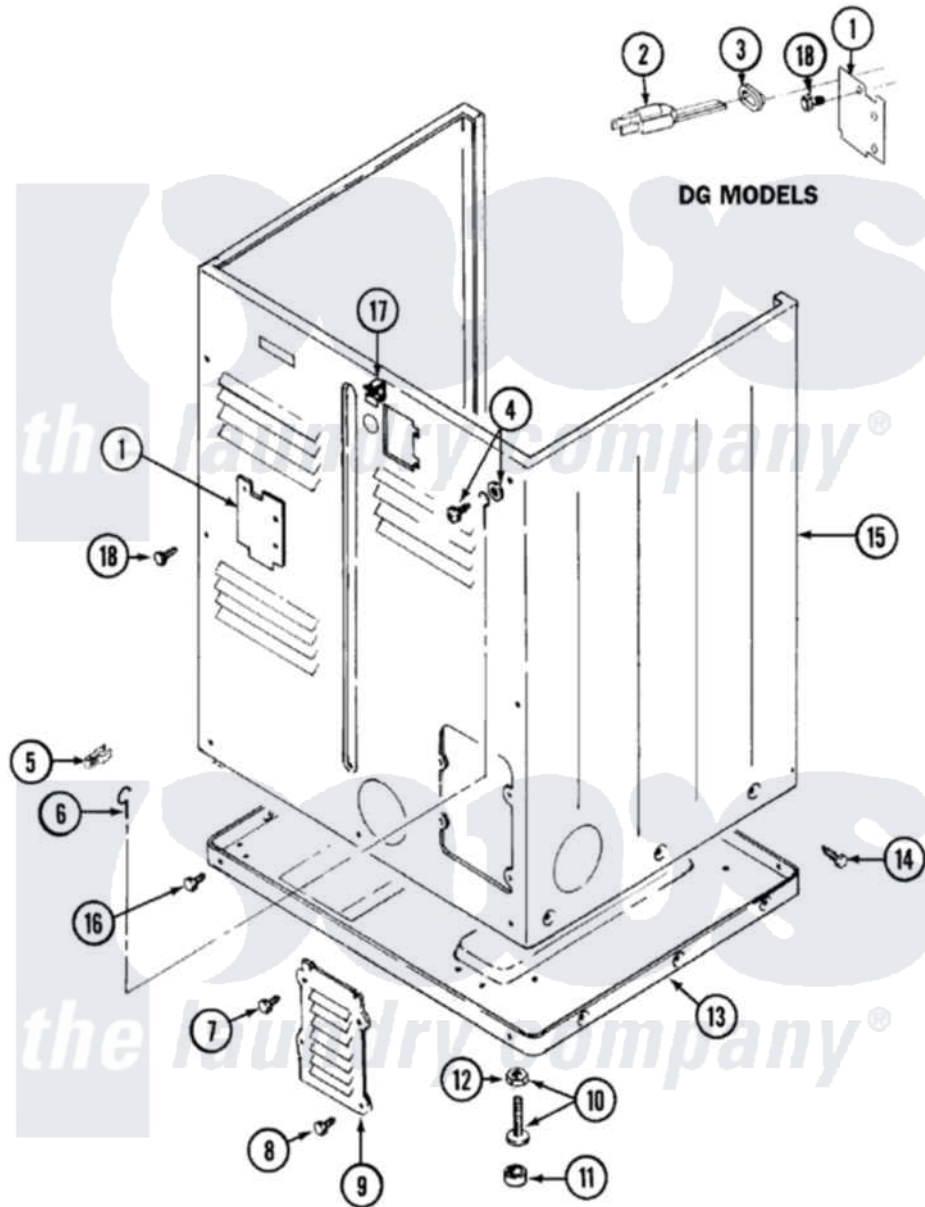

Maytag LDG7304EGM 01 - CABINET-REAR

Maytag [Residential Maytag LDG7304EGM Dryer Parts](#) Parts Diagram 01 - CABINET-REAR
 Click on the part number to view part

Item	Original Part Number	Replaced By	Status	Part Description
1	Y312905		Not Available	COVER, TERMINAL
2	308966		Not Available	CORD, POWER (EXPORT)
3	210174		Not Available	STRAIN RELIEF
4	303846	22003781		Screw, Ground Strap
5	301548			Clamp, Ground Wire
6	204807			Ground Wire, Supp. Plte To Top Cover
7	Y313559			Screw
8	211294	90767		Screw, 8A X 3/8 HeX Washer Head Tapping
9	Y312951		Not Available	ACCESS COVER, BACK
10	Y305086			Adjustable Leg And Nut
11	Y314137			Foot, Rubber
12	Y052740	62739		Nut, Lock
13	Y303361		Not Available	BASE ASSY. (UPPER & LOWER)
14	213007			Xfor Cabinet See Cabinet, Back

15	33001160	Not Available	CABINET (ALM)
16	Y313561		Screw---NA
"	Y310632	1163839	Screw
17	Y310376		Clip, Door Switch Harness
18	Y313561		Screw---NA