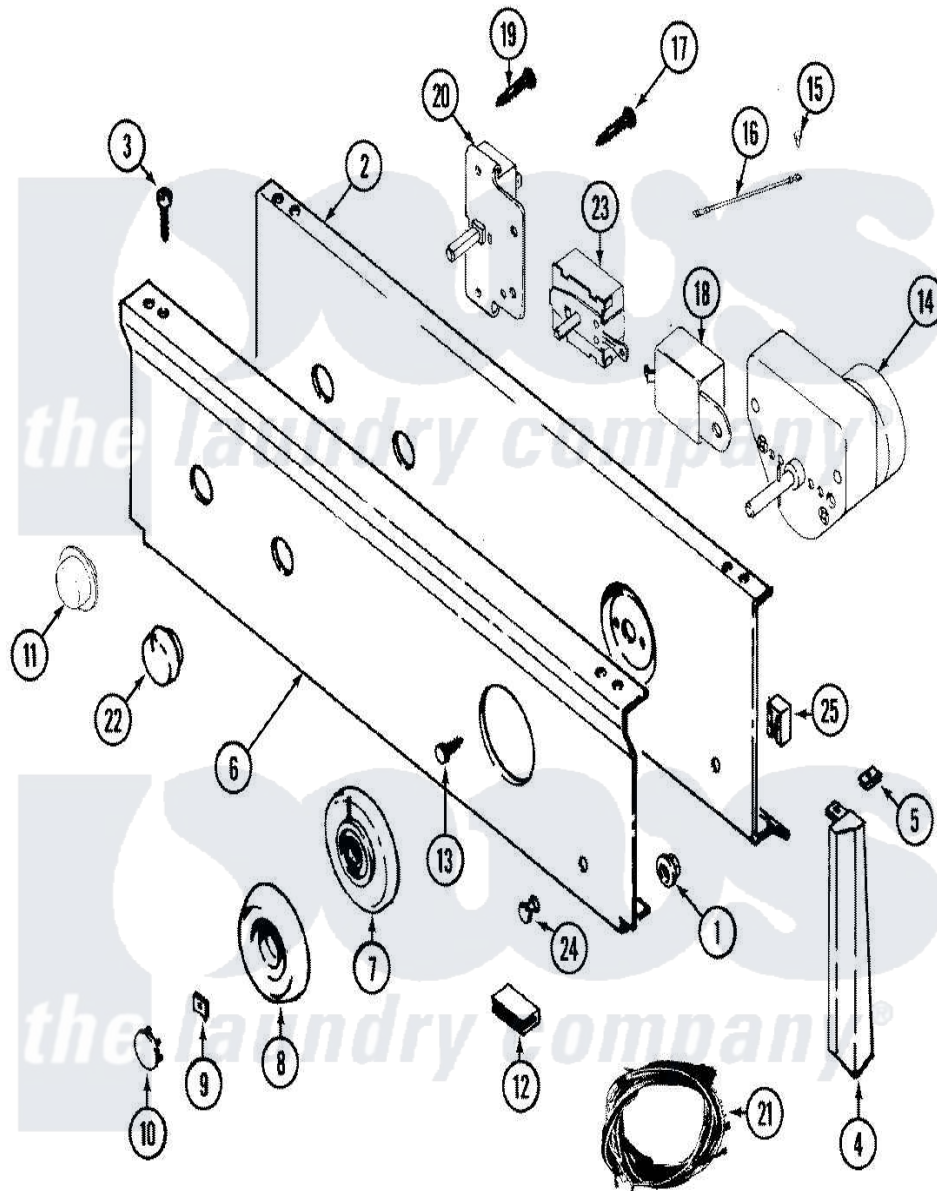

# Maytag LDG7304EGM 02 - CONTROL PANEL

Maytag [Residential Maytag LDG7304EGM Dryer Parts](#) Parts Diagram 02 - CONTROL PANEL  
 Click on the part number to view part

Item	Original Part Number	Replaced By	Status	Part Description
1	<a href="#">214872</a>			Palnut, End Cap Note: Nut, Lamp Holder
2	33001237		Not Available	PLATE, SUPPORT
3	<a href="#">210932</a>			Screw, No.8 X 9/16 Ctsk Note: Screw, Inlet Duct
4	22001292	<a href="#">22001567</a>		Cap, End
"	<a href="#">22001293</a>			End Cap, Control Panel
"	22001566	<a href="#">22001293</a>		End Cap, Control Panel
"	<a href="#">22001567</a>			Cap, End
5	<a href="#">214894</a>			Fastener, End Cap
6	33001472		Not Available	PANEL, CONTROL (ALM)
7	33001372		Not Available	SKIRT, TIMER DIAL (ALM)
8	33001282	<a href="#">33002325</a>		Knob Assembly
9	<a href="#">312273</a>			Nut, Control Knob
10	216424		Not Available	CAP, KNOB (ALM)
11	<a href="#">33001371</a>			Button, Push-To-Start
12	<a href="#">214897</a>			Pad, Control Panel

13	315317	<a href="#">488234</a>		Screw 8-32 X 1/4
14	<a href="#">33001037</a>			Timer RPR
15	210186	<a href="#">3370225</a>		Screw
16	<a href="#">204807</a>			Ground Wire, Supp. Plte To Top Cover
17	315317	<a href="#">488234</a>		Screw 8-32 X 1/4
18	305205	<a href="#">694419</a>		Mini-Buzzer
19	315317	<a href="#">488234</a>		Screw 8-32 X 1/4
20	33001232		Not Available	SWITCH, PUSH TO START
21	<a href="#">33001552</a>			Harness, Wire
"	<a href="#">33001124</a>			Harness, Wire---NA
22	22001269		Not Available	KNOB ASSY. (ALM)
23	33001228		Not Available	SWITCH, TEMP. (3 POSITIONS)
24	22001215	<a href="#">7730P011-60</a>		Lens, Indicator Light
25	33001223		Not Available	LIGHT, INDICATOR
26	<a href="#">33001256</a>			Manual, Use And Care