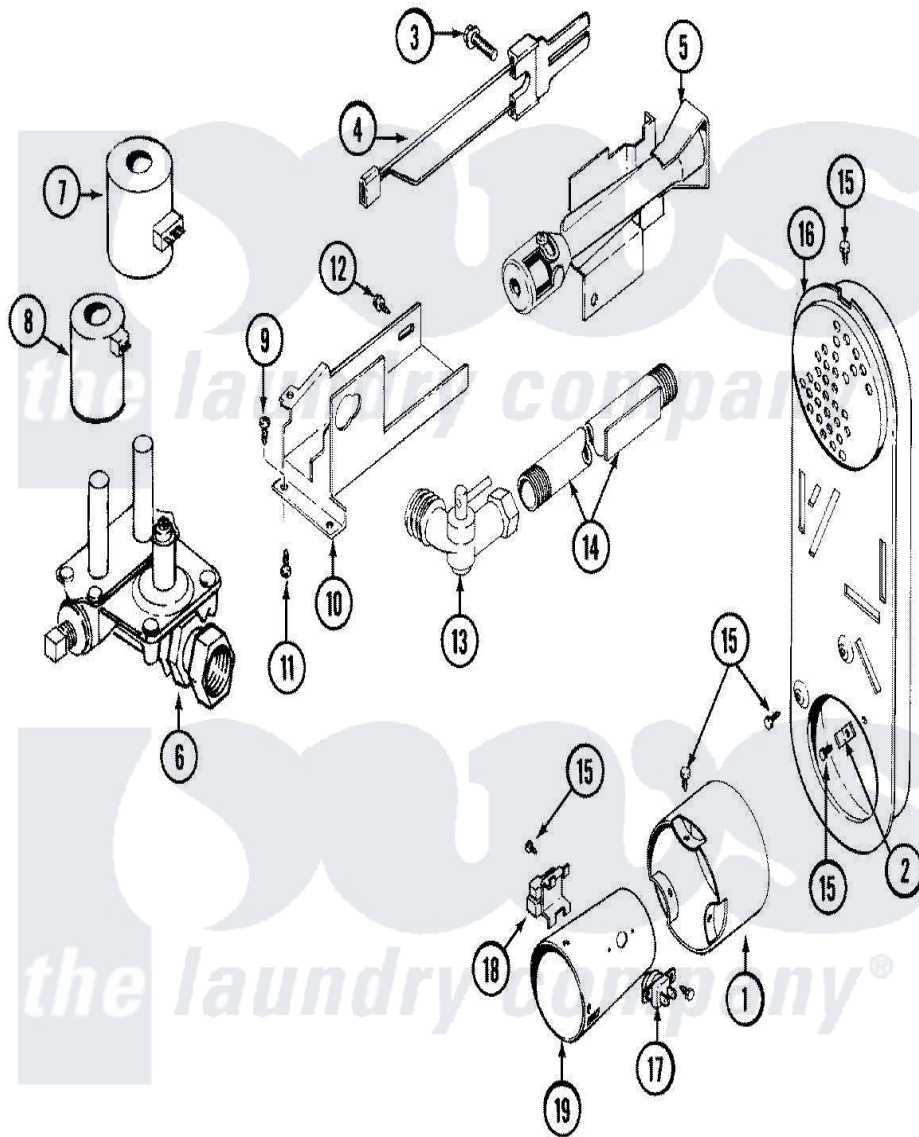

Maytag LDG7304EGM 05 - GAS VALVE

Maytag [Residential Maytag LDG7304EGM Dryer Parts](#) Parts Diagram 05 - GAS VALVE
 Click on the part number to view part

Item	Original Part Number	Replaced By	Status	Part Description
1	304953		Not Available	EXTENSION F/COMBUSTION CONE
2	306204	33002924		Gas Conv K
3	304971			Screw Note: Screw, Igniter
4	304970	4391996		Ignitor
5	33001247	33002793		Burner Assembly
6	307927			Valve, Gas
7	Y307931			Coil, Holding And Booster
8	307930			Coil, Secondary
9	Y313561			Screw---NA
10	314566			Gas Control Bracket
11	Y313559			Screw
12	314568	Y313559		Screw
"	314082	90767		Screw, 8A X 3/8 HeX Washer Head Tapping
13	Y303349			Angle Shut-Off, Gas Valve Pipe And Bracket Assembly

14	Y303383	33001735	Series 18 Not Needed Use Vavle
15	211294	90767	Screw, 8A X 3/8 HeX Washer Head Tapping
16	Y308504		Not Available INLET DUCT ASSEMBLY
17	303395		Thermostat, Hi-Limit
18	Y303377	338906	Radiant, Sensor
19	Y308549		Combustion Cone Assembly
20	304953		Not Available EXTENSION F/COMBUSTION CONE
21	Y312890		Retainer, Heater Chamber