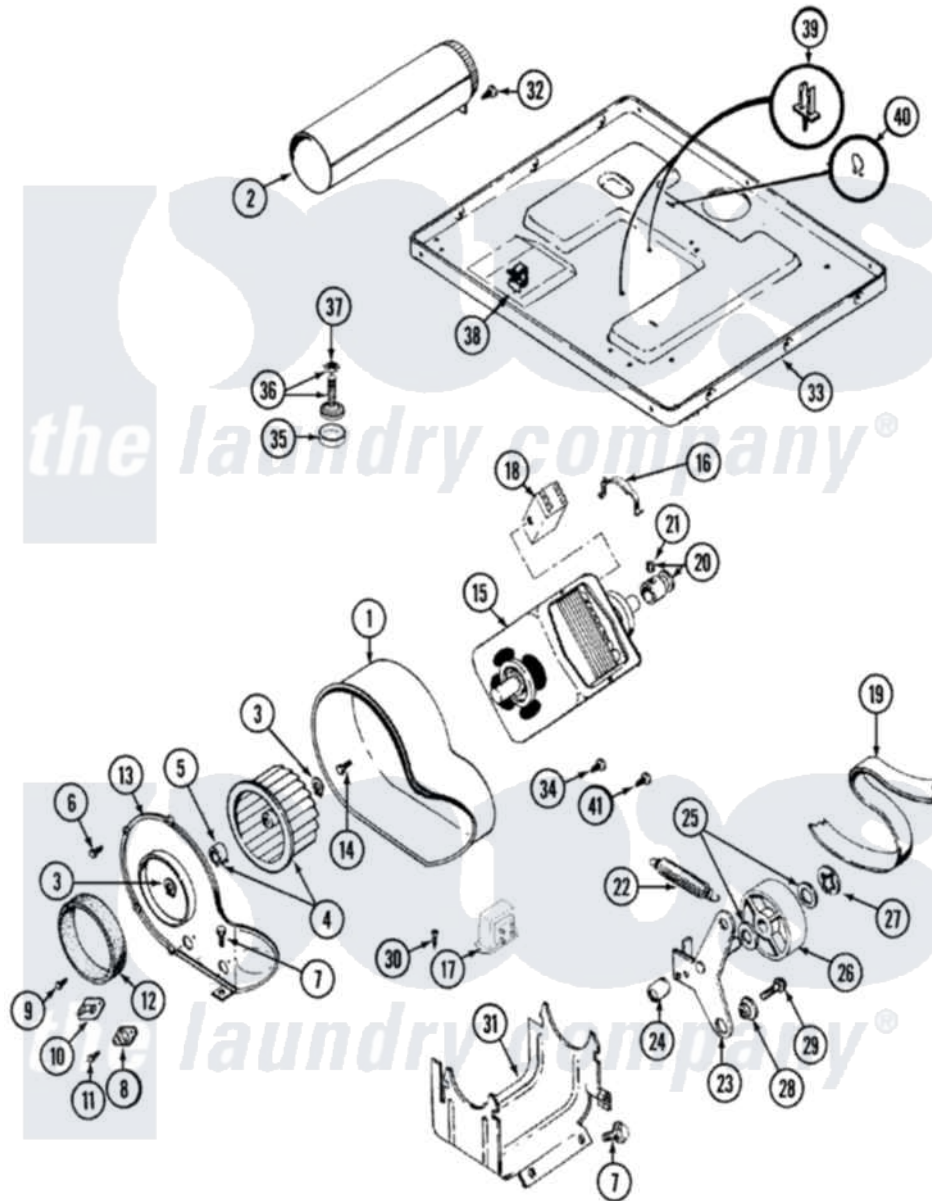

# Maytag LDG7304EGM 06 - MOTOR DRIVE

Maytag [Residential Maytag LDG7304EGM Dryer Parts](#) Parts Diagram 06 - MOTOR DRIVE  
 Click on the part number to view part

Item	Original Part Number	Replaced By	Status	Part Description
1	<a href="#">Y312893</a>			Housing, Blower
2	Y303442			EXHAUST DUCT ASSEMBLY
3	410233	<a href="#">9703438</a>		Ring-Retrn
4	<a href="#">Y303836</a>			Blower Wheel Assembly And Clamp
5	<a href="#">312967</a>			Clamp, Blower Housing
6	Y312961	<a href="#">W10116751</a>		Screw
7	<a href="#">Y313561</a>			Screw----NA
8	<a href="#">307249</a>			Thermostat, Multi-Temp
9	211294	<a href="#">90767</a>		Screw, 8A X 3/8 HeX Washer Head Tapping
10	<a href="#">306604</a>			Cut-Off, Thermal Part Not Used
11	314848	<a href="#">W10116760</a>		Screw
12	<a href="#">Y312901</a>			Seal, Housing Cover
13	<a href="#">314846</a>			Cover, Blower Housing
14	Y310632	<a href="#">1163839</a>		Screw