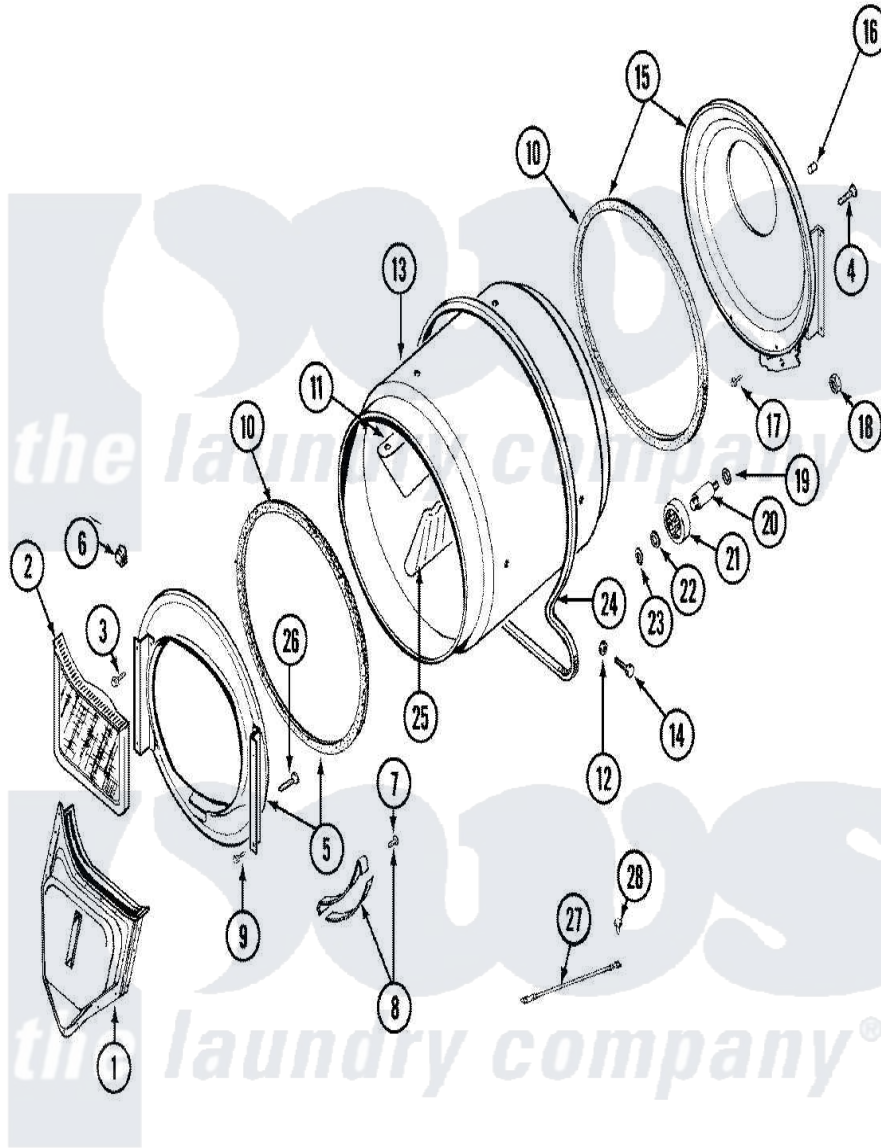

Maytag LDG7304EGM 07 - TUMBLER

Maytag Residential Maytag LDG7304EGM Dryer Parts Parts Diagram 07 - TUMBLER
 Click on the part number to view part

Item	Original Part Number	Replaced By	Status	Part Description
1	33001016			Outlet Duct Assembly
2	33001171	33002970		Lint Filte
3	313764		Not Available	SCREW
4	Y313561			Screw----NA
5	33001179			Front, Tumbler
6	Y310376			Clip, Door Switch Harness
7	210720			Rivet, Bearing To Tumbler Frmt
8	306508			Tumbler Bearing Kit ----W
9	Y310632	1163839		Screw
10	314820			Seal, Tumbler
11	33001012			Baffle
12	314158			Washer, Baffle To Tumbler
13	33001108		Not Available	DRYER TUMBLER, W/O BAFFLES
14	Y310759			Screw, Tumbler Baffles
15	33001178			Back, Tumbler
16	313915	31-3915		Tech Sheet

17	Y310632	1163839	Screw
18	312538	33001443	Nut, Hex
19	Y313347	312535	Washer, Vault Mounting Brk.
20	Y312948	6-3129480	Shaft- Tumbler
21	Y303373	12001541	Drum Roller/Washer Assembly--W
22	312535		Washer, Vault Mounting Brk.
23	410233	9703438	Ring-Retrn
24	Y312959		Poly "V" Belt For Tumbler
25	33001004		Baffle, Tall
26	Y314110	33002917	Screw, No.10-16
27	901220		Ground Wire
28	910343	488234	Screw 8-32 X 1/4