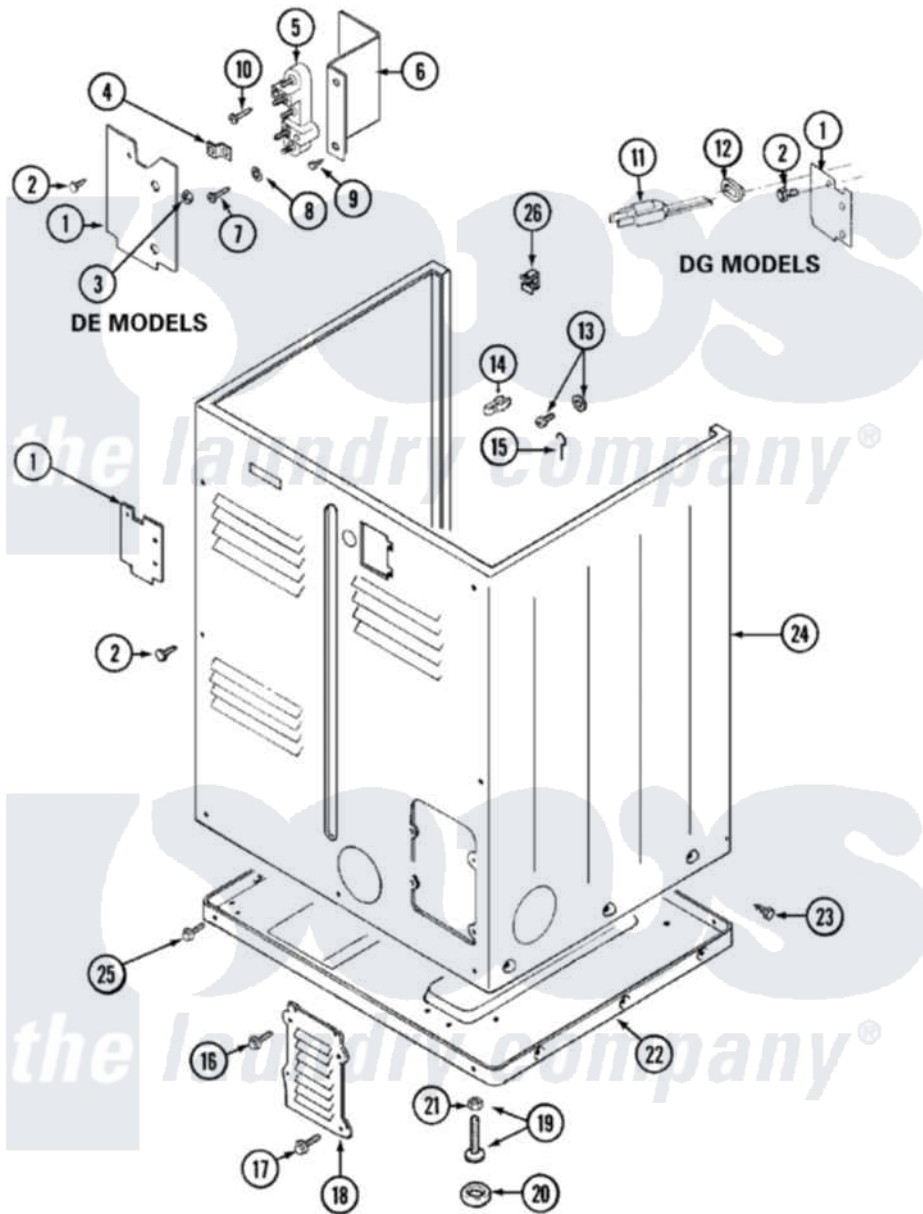

Maytag LDG7314AAE 02 - CABINET-REAR

Maytag [Residential Maytag LDG7314AAE Dryer Parts](#) Parts Diagram 02 - CABINET-REAR
 Click on the part number to view part

Item	Original Part Number	Replaced By	Status	Part Description
1	Y312905		Not Available	COVER, TERMINAL
2	Y313561			Screw---NA
11	33001246		Not Available	CORD, POWER
12	211881			Grommet, Cord Part Not Used-Gas Models Only
13	303846	22003781		Screw, Ground Strap
14	301548			Clamp, Ground Wire
15	204807			Ground Wire, Supp. Plte To Top Cover
16	Y313559			Screw
17	211294	90767		Screw, 8A X 3/8 HeX Washer Head Tapping
18	Y312951		Not Available	ACCESS COVER, BACK
19	Y305086			Adjustable Leg And Nut
20	Y314137			Foot, Rubber
21	Y052740	62739		Nut, Lock
22	Y303361		Not Available	BASE ASSY. (UPPER & LOWER)

23	213007		Xfor Cabinet See Cabinet, Back
24	33001159	33001327	Cabinet
25	Y313561		Screw----NA
"	Y310632	1163839	Screw
26	Y310376		Clip, Door Switch Harness