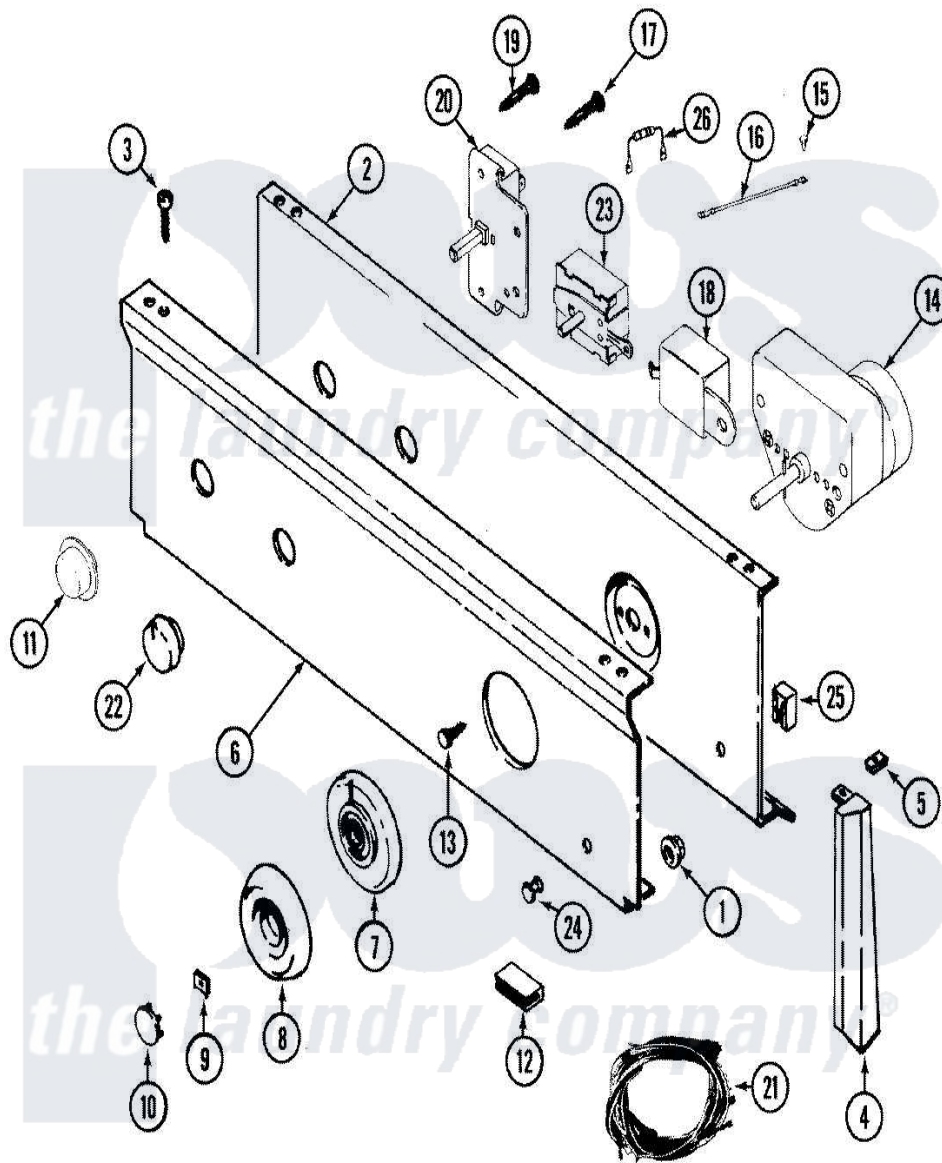

# Maytag LDG7314AAE 03 - CONTROL PANEL

Maytag Residential Maytag LDG7314AAE Dryer Parts Parts Diagram 03 - CONTROL PANEL  
 Click on the part number to view part

Item	Original Part Number	Replaced By	Status	Part Description
1	<a href="#">214872</a>			Palnut, End Cap Note: Nut, Lamp Holder
2	33001237		Not Available	PLATE, SUPPORT
3	<a href="#">210932</a>			Screw, No.8 X 9/16 Ctsk Note: Screw, Inlet Duct
4	22001289		Not Available	END CAP, CTRL. PNL. (LT-WHT)
"	<a href="#">22001291</a>			End Cap, Control Panel
"	<a href="#">22001564</a>			Cap, End
"	22001565		Not Available	CAP, END (LT-WHT)
5	<a href="#">214894</a>			Fastener, End Cap
6	<a href="#">33001077</a>			Panel, Control
7	<a href="#">33001183</a>			Skirt, Timer Dial
8	<a href="#">33001255</a>			Knob, Timer
9	<a href="#">312273</a>			Nut, Control Knob
10	216250	<a href="#">22001446</a>		Cap, Knob
11	33001185	<a href="#">33001187</a>		Button

12	<a href="#">214897</a>		Pad, Control Panel
13	315317	<a href="#">488234</a>	Screw 8-32 X 1/4
14	<a href="#">Y308254</a>		Timer
15	210186	<a href="#">3370225</a>	Screw
16	<a href="#">204807</a>		Ground Wire, Supp. Plte To Top Cover
17	315317	<a href="#">488234</a>	Screw 8-32 X 1/4
18	Y308205	<a href="#">33001623</a>	Buzzer, Non-Adjustable
19	315317	<a href="#">488234</a>	Screw 8-32 X 1/4
20	33001232	Not Available	SWITCH, PUSH TO START
21	33001122	Not Available	HARNESS, WIRE
"	<a href="#">33001548</a>		Harness, Wire
"	<a href="#">33001353</a>		Wire Harness, Main
22	22001268	Not Available	KNOB ASSY. (WHT)
23	33001229	Not Available	SWITCH, ROTARY (3 POSITION)
24	22001215	<a href="#">7730P011-60</a>	Lens, Indicator Light
25	<a href="#">33001224</a>		Light, Indicator
26	<a href="#">33001103</a>		Resistor