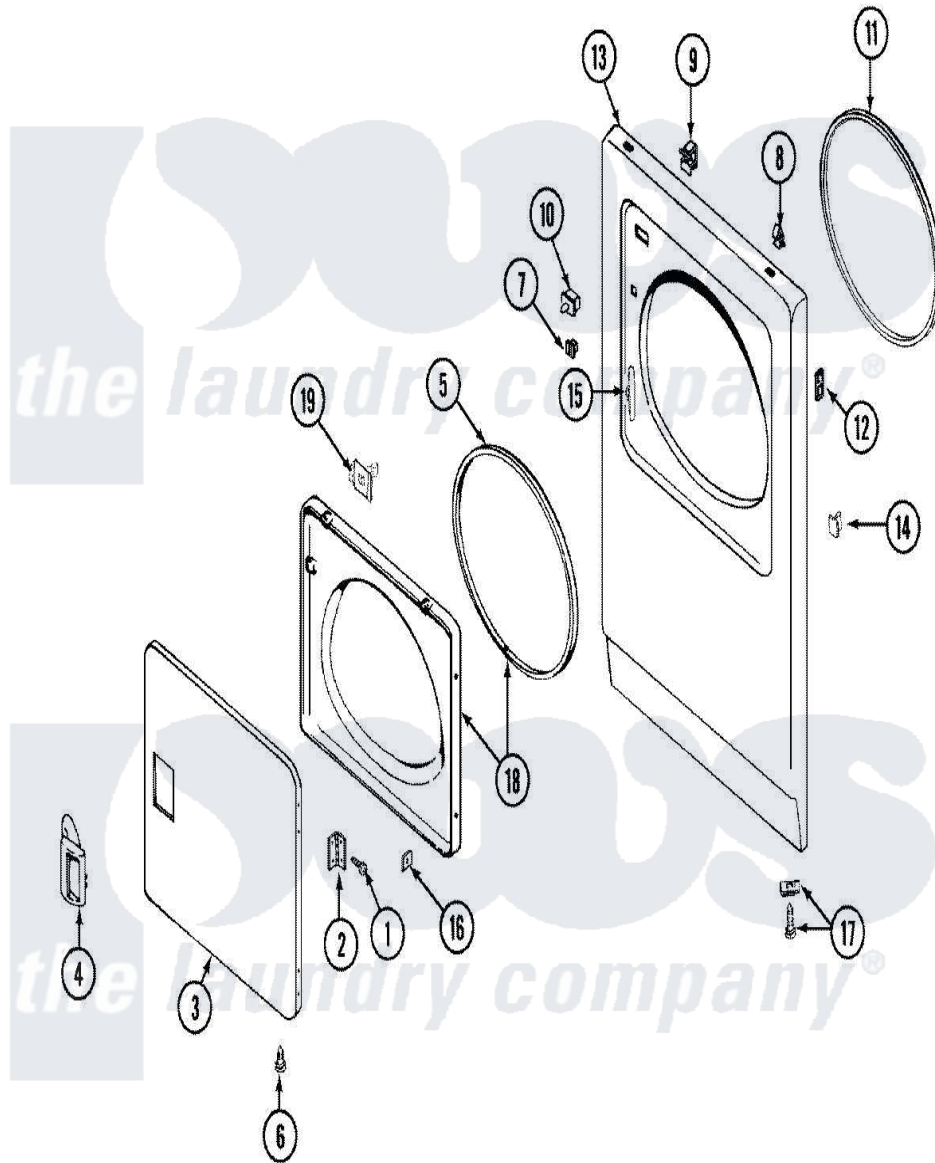

Maytag LDG7314AAE 04 - DOOR

Maytag [Residential Maytag LDG7314AAE Dryer Parts](#) Parts Diagram 04 - DOOR
 Click on the part number to view part

Item	Original Part Number	Replaced By	Status	Part Description
1	Y314062			Screw, Door Hinge And Panel
2	33001230			Hinge, Door
3	33001240			Door
4	33001241			Handle, Door
5	33001131			Seal, Door
6	33001132	33002342		Plug, Sifht Hole
7	Y304578	LA-1003		Door Catch Kit
8	212982	22001650		Fastener, Spring
9	Y310376			Clip, Door Switch Harness
10	Y305753	W10169313		Switch-Dor
"	33001509	W10169313		Switch-Dor
11	314937			Seal, Front Panel
12	33001173		Not Available	NUT, SPEED
"	33001172		Not Available	SCREW, PLASTIC
13	33001242			Panel, Front
14	33001174	LA-1003		Door Catch Kit

15	33001175		Cover, Hinge Hole
16	Y313910		Clip, Door Liner To Outer Panel
17	204439		Screw And Fstner Assembly
18	33001243	Not Available	PANEL, INNER DOOR (W/SEAL)
19	33001305		Strike, Door