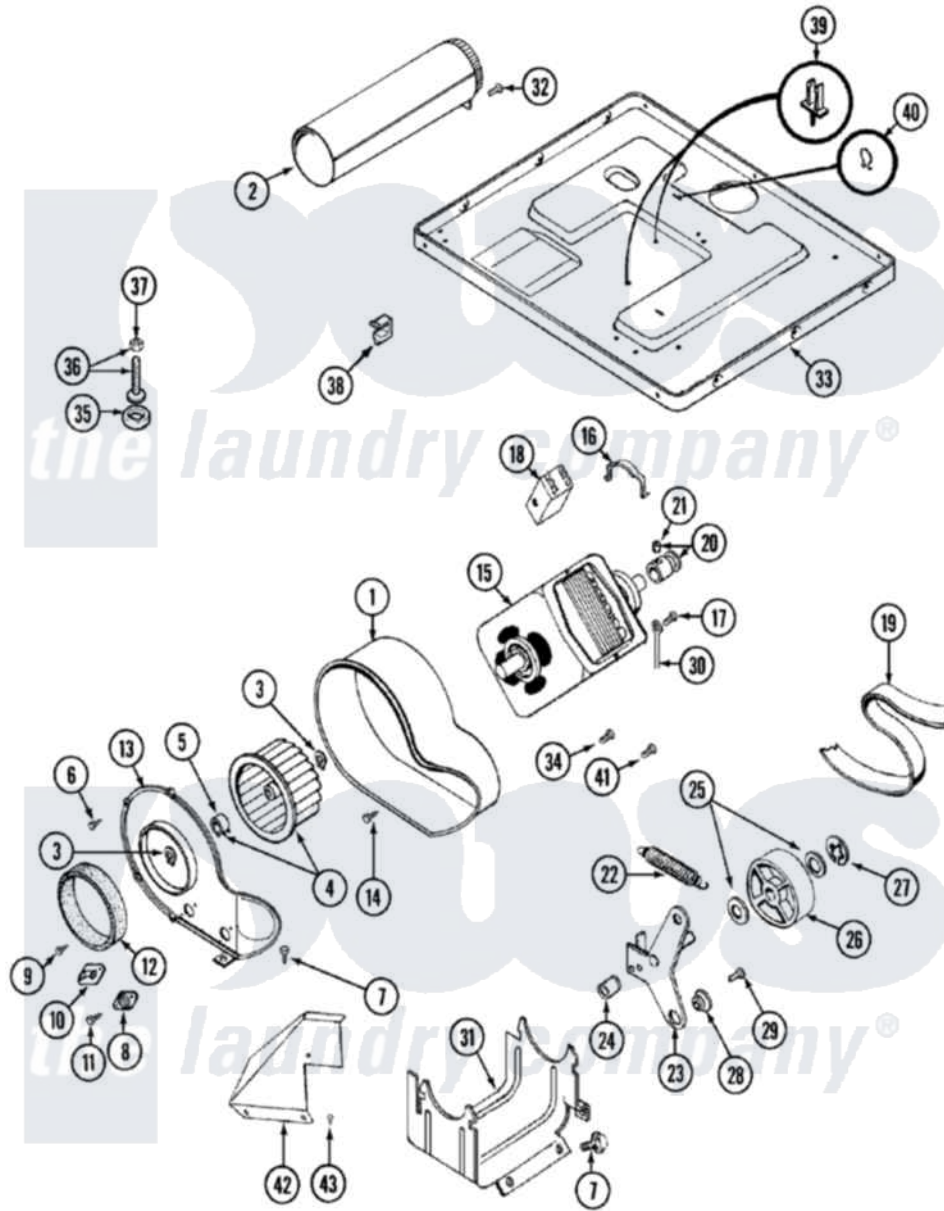

Maytag LDG7314AAE 06 - MOTOR DRIVE

Maytag [Residential Maytag LDG7314AAE Dryer Parts](#) Parts Diagram 06 - MOTOR DRIVE
 Click on the part number to view part

Item	Original Part Number	Replaced By	Status	Part Description
1	Y312893			Housing, Blower
2	Y303442			EXHAUST DUCT ASSEMBLY
3	410233	9703438		Ring-Retrn
4	Y303836			Blower Wheel Assembly And Clamp
5	312967			Clamp, Blower Housing
6	Y312961	W10116751		Screw
7	Y313561			Screw----NA
8	307250			Thermostat, Multi-Temp
9	211294	90767		Screw, 8A X 3/8 HeX Washer Head Tapping
10	306604			Cut-Off, Thermal Part Not Used
11	314848	W10116760		Screw
12	Y312901			Seal, Housing Cover
13	314846			Cover, Blower Housing
14	Y310632	1163839		Screw

15	Y303358	W10410999	Motor-Drive
16	Y015825		Clip, Motor To Motor Support
17	910343	488234	Screw 8-32 X 1/4
18	Y303877	Not Available	SWITCH, MOTOR EXTERNAL START No.303358-2, No.303358-4, 303358-7
"	Y303879		Switch, Motor External Start
"	306207	Not Available	(PROD. No.303358-8 & No.303358-9)
19	Y312959		Poly "V" Belt For Tumbler
20	Y305185	6-3051850	Pulley- MO
21	Y053241		Set Screw, Motor Pulley
22	Y303945		IDLER SPRING ASSY. W/PLUG
23	Y303363	6-3033630	Idler Arm
24	Y313582	W10116756	Spacer
25	Y312527		Washer, Idler Shaft
26	Y303705	6-3037050	Pulley- ID
27	312958	354987	Ring, Retaining
28	Y312894	315772	Sleeve, Idler Arm
29	Y014874		Screw, Idler Arm And Sleeve
30	901220		Ground Wire
31	312897	Not Available	SUPPORT, MOTOR
32	Y310632	1163839	Screw
33	Y305084		Base Assembly
34	211294	90767	Screw, 8A X 3/8 HeX Washer Head Tapping
35	Y314137		Foot, Rubber
36	Y305086		Adjustable Leg And Nut
37	Y052740	62739	Nut, Lock
38	Y310376		Clip, Door Switch Harness
39	315471	22003298	Retainer, Wire
40	410490		Spring, Retainer Wire Harness
41	Y312961	W10116751	Screw