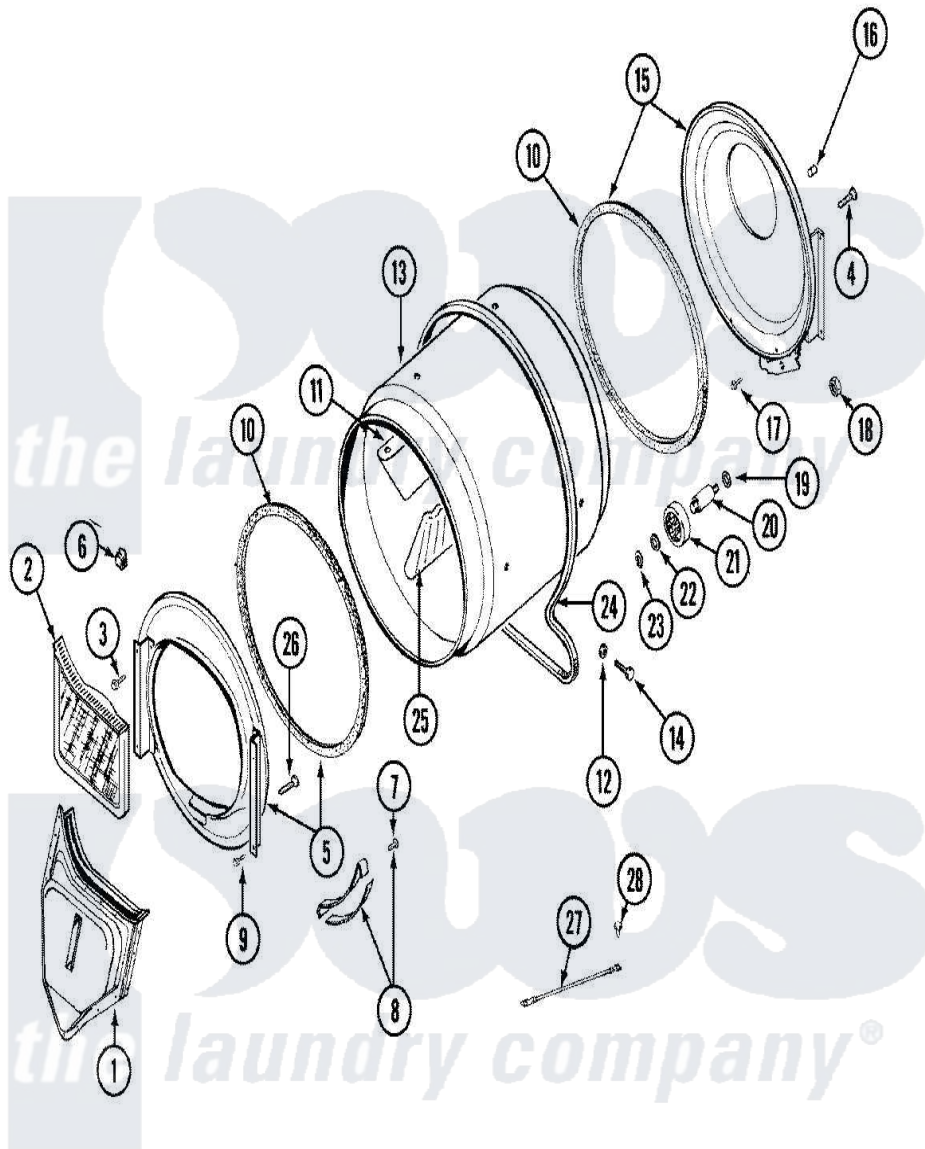

# Maytag LDG7314AAE 07 - TUMBLER

Maytag [Residential Maytag LDG7314AAE Dryer Parts](#) Parts Diagram 07 - TUMBLER  
 Click on the part number to view part

Item	Original Part Number	Replaced By	Status	Part Description
1	<a href="#">33001016</a>			Outlet Duct Assembly
2	33001171	<a href="#">33002970</a>		Lint Filte
3	313764		Not Available	SCREW
4	<a href="#">Y313561</a>			Screw----NA
5	<a href="#">33001179</a>			Front, Tumbler
6	<a href="#">Y310376</a>			Clip, Door Switch Harness
7	<a href="#">210720</a>			Rivet, Bearing To Tumbler Frmt
8	<a href="#">306508</a>			Tumbler Bearing Kit ----W
9	Y310632	<a href="#">1163839</a>		Screw
10	<a href="#">314820</a>			Seal, Tumbler
11	<a href="#">33001012</a>			Baffle
12	<a href="#">314158</a>			Washer, Baffle To Tumbler
13	33001108		Not Available	DRYER TUMBLER, W/O BAFFLES
14	<a href="#">Y310759</a>			Screw, Tumbler Baffles
15	<a href="#">33001178</a>			Back, Tumbler
16	313915	<a href="#">31-3915</a>		Tech Sheet

17	Y310632	<a href="#">1163839</a>	Screw
18	312538	<a href="#">33001443</a>	Nut, Hex
19	Y313347	<a href="#">312535</a>	Washer, Vault Mounting Brk.
20	Y312948	<a href="#">6-3129480</a>	Shaft- Tumbler
21	Y303373	<a href="#">12001541</a>	Drum Roller/Washer Assembly--W
22	<a href="#">312535</a>		Washer, Vault Mounting Brk.
23	410233	<a href="#">9703438</a>	Ring-Retrn
24	<a href="#">Y312959</a>		Poly "V" Belt For Tumbler
25	<a href="#">33001004</a>		Baffle, Tall
26	Y314110	<a href="#">33002917</a>	Screw, No.10-16
27	<a href="#">901220</a>		Ground Wire
28	910343	<a href="#">488234</a>	Screw 8-32 X 1/4