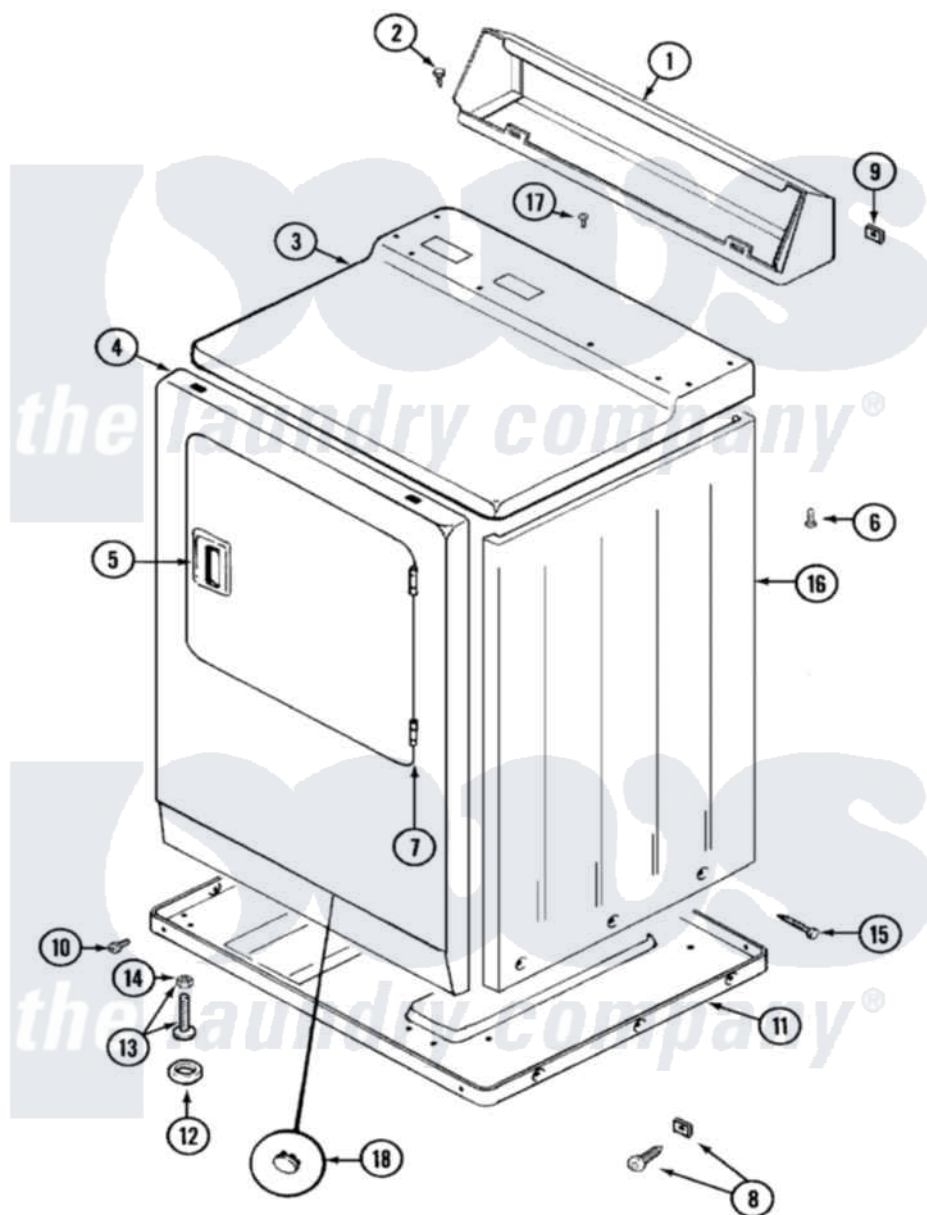

Maytag LDG7314AAM 01 - CABINET-FRONT (LDE7314ACM & LDG7314AAM)

Maytag Residential Maytag LDG7314AAM Dryer Parts Parts Diagram 01 - CABINET-FRONT (LDE7314ACM & LDG7314AAM)

Click on the part number to view part

Item	Original Part Number	Replaced By	Status	Part Description
1	305193L			Console
2	216423	3370225		Screw
3	33001166		Not Available	COVER, TOP (ALM)----NA
4	33001258	33001242		Panel, Front
5	33001254	37001047		Handle, Door
6	214354			Screw, Top Cover To Cabnt.
7	33001230			Hinge, Door
8	204439			Screw And Fstner Assembly
9	215075			Fastener, Control Panel To Console
10	Y313561			Screw----NA
"	Y310632	1163839		Screw
11	Y303361		Not Available	BASE ASSY. (UPPER & LOWER)
12	Y314137			Foot, Rubber