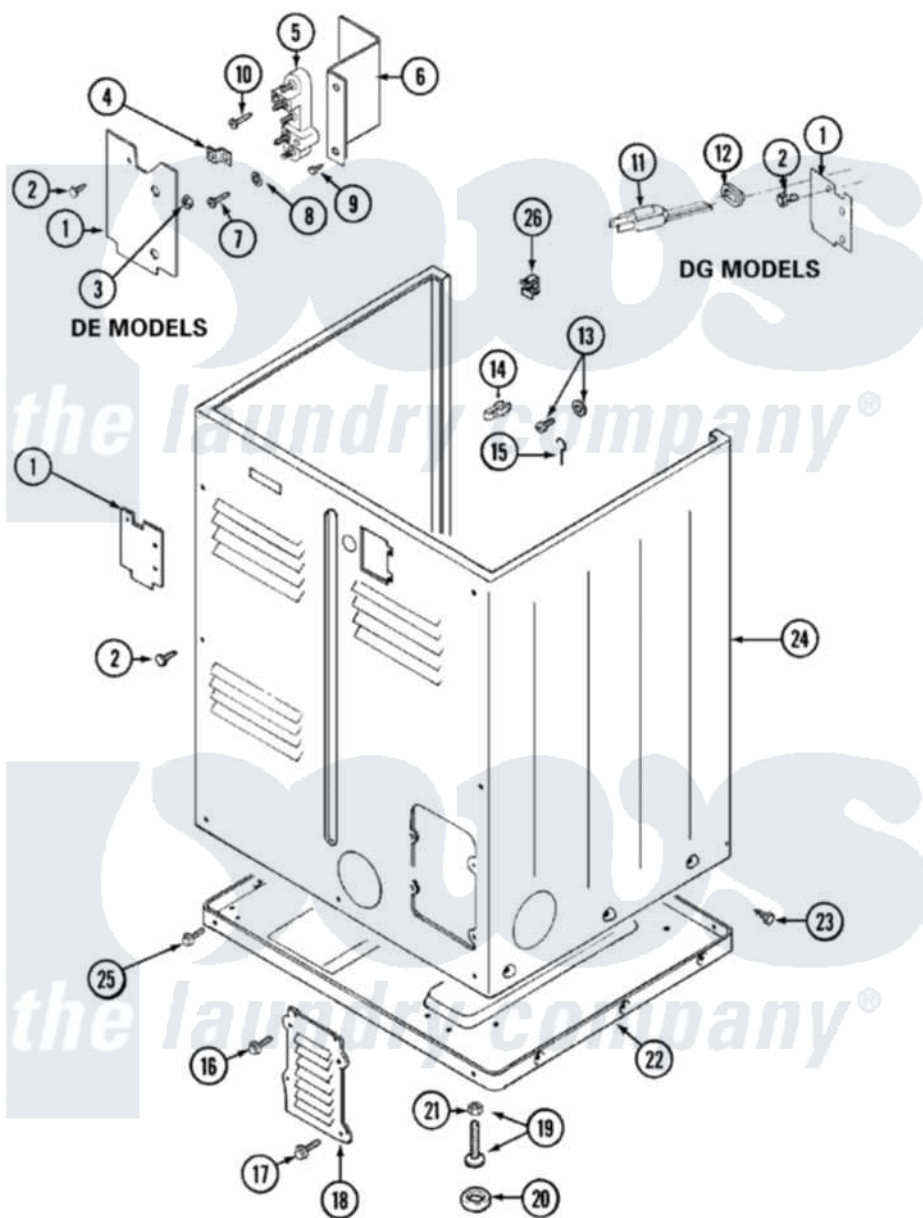

Maytag LDG7314AAM 02 - CABINET-REAR (LDE7314ACM & LDG7314AAM)

Maytag Residential Maytag LDG7314AAM Dryer Parts Parts Diagram 02 - CABINET-REAR (LDE7314ACM & LDG7314AAM)

Click on the part number to view part

Item	Original Part Number	Replaced By	Status	Part Description
1	Y312905		Not Available	COVER, TERMINAL
2	Y313561			Screw---NA
11	33001246		Not Available	CORD, POWER
12	211881			Grommet, Cord Part Not Used-Gas Models Only
13	303846	22003781		Screw, Ground Strap
14	301548			Clamp, Ground Wire
15	204807			Ground Wire, Supp. Plte To Top Cover
16	Y313559			Screw
17	211294	90767		Screw, 8A X 3/8 HeX Washer Head Tapping
18	Y312951		Not Available	ACCESS COVER, BACK
19	Y305086			Adjustable Leg And Nut
20	Y314137			Foot, Rubber
21	Y052740	62739		Nut, Lock