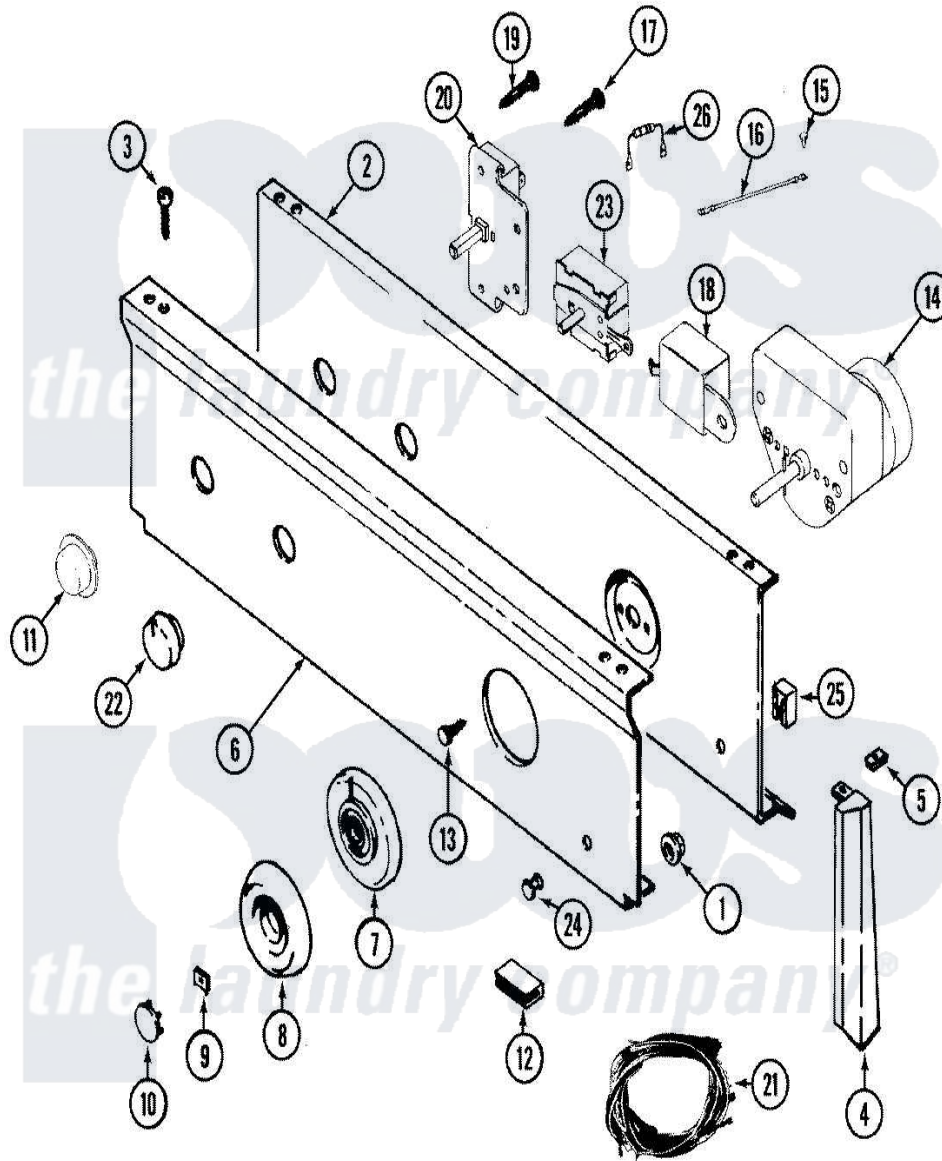

Maytag LDG7314AAM 03 - CONTROL PANEL (LDE7314ACM & LDG7314AAM)

Maytag Residential Maytag LDG7314AAM Dryer Parts Parts Diagram 03 - CONTROL PANEL (LDE7314ACM & LDG7314AAM)

Click on the part number to view part

Item	Original Part Number	Replaced By	Status	Part Description
1	214872			Palnut, End Cap Note: Nut, Lamp Holder
2	33001237		Not Available	PLATE, SUPPORT
3	210932			Screw, No.8 X 9/16 Ctsk Note: Screw, Inlet Duct
4	22001566	22001293		End Cap, Control Panel
"	22001293			End Cap, Control Panel
"	22001292	22001567		Cap, End
"	22001567			Cap, End
5	214894			Fastener, End Cap
6	33001471		Not Available	PANEL, CONTROL (ALM)
7	33001372		Not Available	SKIRT, TIMER DIAL (ALM)
8	33001282	33002325		Knob Assembly
9	312273			Nut, Control Knob
10	216424		Not Available	CAP, KNOB (ALM)

11	33001371		Button, Push-To-Start
12	214897		Pad, Control Panel
13	315317	488234	Screw 8-32 X 1/4
14	Y308254		Timer
15	210186	3370225	Screw
16	204807		Ground Wire, Supp. Plte To Top Cover
17	315317	488234	Screw 8-32 X 1/4
18	Y308205	33001623	Buzzer, Non-Adjustable
19	315317	488234	Screw 8-32 X 1/4
20	33001232	Not Available	SWITCH, PUSH TO START
21	33001548		Harness, Wire
"	33001353		Wire Harness, Main
22	22001269	Not Available	KNOB ASSY. (ALM)
23	33001229	Not Available	SWITCH, ROTARY (3 POSITION)
24	22001215	7730P011-60	Lens, Indicator Light
25	33001224		Light, Indicator
26	33001103		Resistor
27	33001261	Not Available	MANUAL, USE & CARE
"	16000327	Not Available	GUIDE, QUICK REF. - MAYTAG