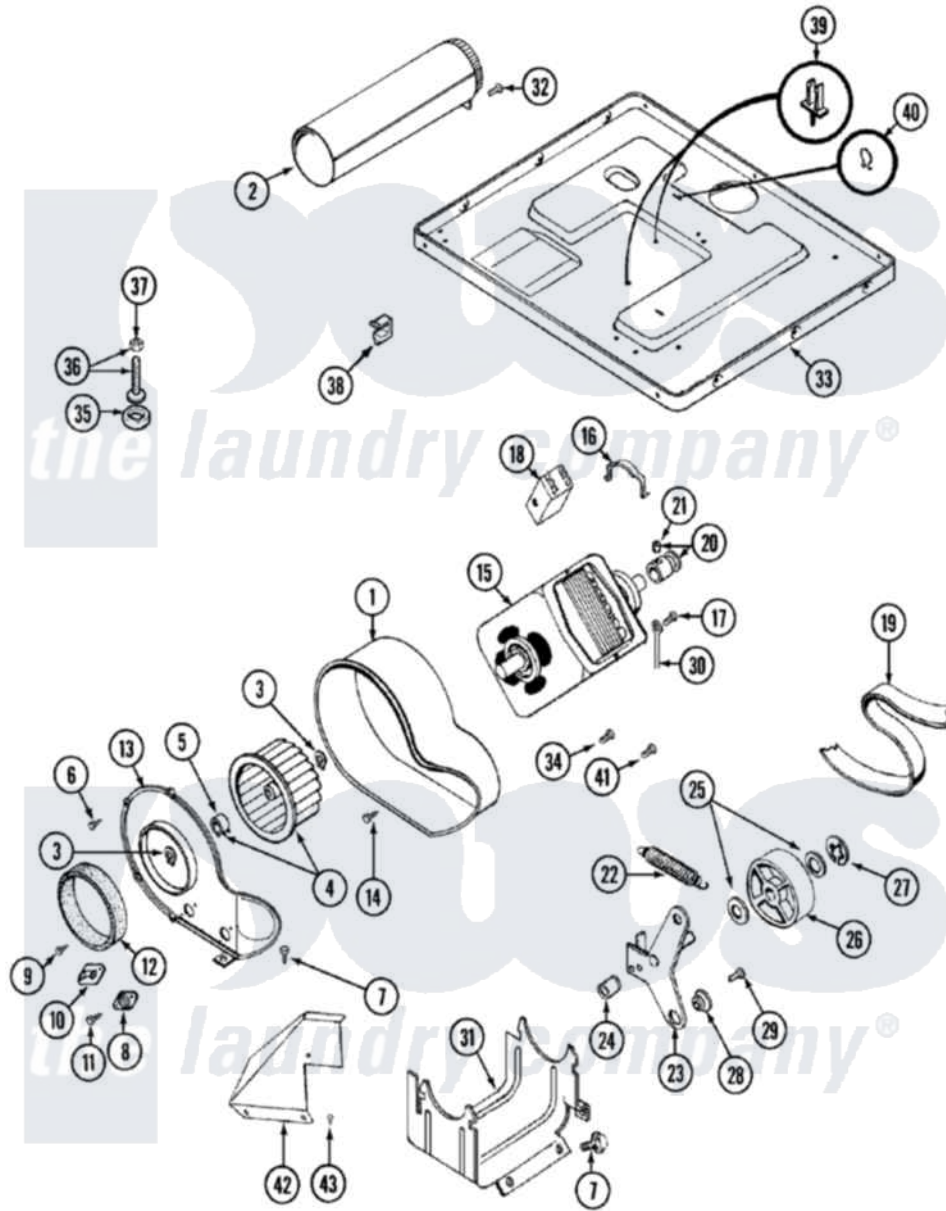

Maytag LDG7314AAM 07 - MOTOR DRIVE (LDE7314ACM & LDG7314AAM)

Maytag [Residential Maytag LDG7314AAM Dryer Parts](#) Parts Diagram 07 - MOTOR DRIVE (LDE7314ACM & LDG7314AAM)

[Click on the part number to view part](#)

Item	Original Part Number	Replaced By	Status	Part Description
1	Y312893			Housing, Blower
2	Y303442			EXHAUST DUCT ASSEMBLY
3	410233	9703438		Ring-Retrn
4	Y303836			Blower Wheel Assembly And Clamp
5	312967			Clamp, Blower Housing
6	Y312961	W10116751		Screw
7	Y313561			Screw---NA
8	307250			Thermostat, Multi-Temp
9	211294	90767		Screw, 8A X 3/8 HeX Washer Head Tapping
10	306604			Cut-Off, Thermal Part Not Used
11	314848	W10116760		Screw
12	Y312901			Seal, Housing Cover
13	314846			Cover, Blower Housing
14	Y310632	1163839		Screw

15	Y303358	W10410999	Motor-Drive
16	Y015825		Clip, Motor To Motor Support
17	910343	488234	Screw 8-32 X 1/4
18	Y303877	Not Available	SWITCH, MOTOR EXTERNAL START No.303358-2, No.303358-4, 303358-7
"	Y303879		Switch, Motor External Start
"	306207	Not Available	(PROD. No.303358-8 & No.303358-9)
19	Y312959		Poly "V" Belt For Tumbler
20	Y305185	6-3051850	Pulley- MO
21	Y053241		Set Screw, Motor Pulley
22	Y303945		IDLER SPRING ASSY. W/PLUG
23	Y303363	6-3033630	Idler Arm
24	Y313582	W10116756	Spacer
25	Y312527		Washer, Idler Shaft
26	Y303705	6-3037050	Pulley- ID
27	312958	354987	Ring, Retaining
28	Y312894	315772	Sleeve, Idler Arm
29	Y014874		Screw, Idler Arm And Sleeve
30	901220		Ground Wire
31	312897	Not Available	SUPPORT, MOTOR
32	Y310632	1163839	Screw
33	Y305084		Base Assembly
34	211294	90767	Screw, 8A X 3/8 HeX Washer Head Tapping
35	Y314137		Foot, Rubber
36	Y305086		Adjustable Leg And Nut
37	Y052740	62739	Nut, Lock
38	Y310376		Clip, Door Switch Harness
39	315471	22003298	Retainer, Wire
40	410490		Spring, Retainer Wire Harness
41	Y312961	W10116751	Screw