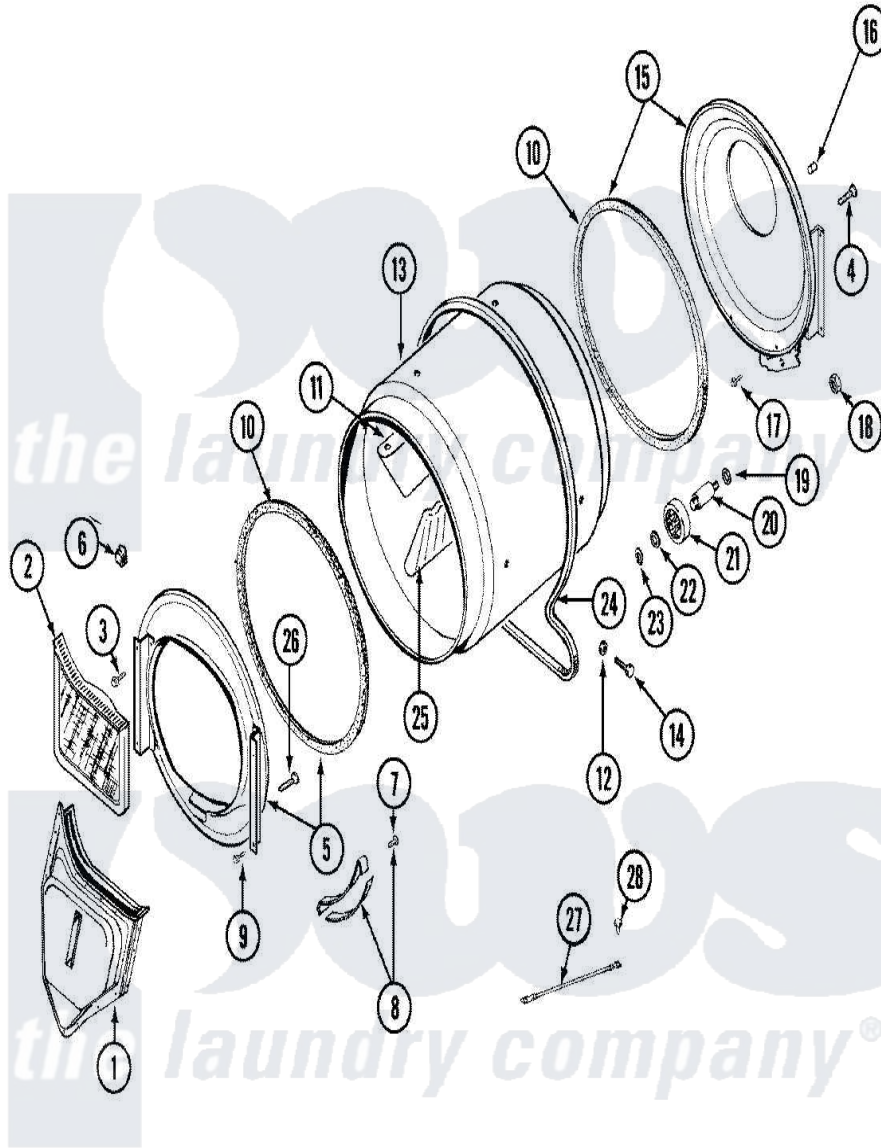

Maytag LDG7314AAM 08 - TUMBLER (LDE7314ACM & LDG7314AAM)

Maytag [Residential Maytag LDG7314AAM Dryer Parts](#) Parts Diagram 08 - TUMBLER (LDE7314ACM & LDG7314AAM)
 Click on the part number to view part

Item	Original Part Number	Replaced By	Status	Part Description
1	33001016			Outlet Duct Assembly
2	33001171	33002970		Lint Filte
3	313764		Not Available	SCREW
4	Y313561			Screw----NA
5	33001179			Front, Tumbler
6	Y310376			Clip, Door Switch Harness
7	210720			Rivet, Bearing To Tumbler Frmt
8	306508			Tumbler Bearing Kit ---W
9	Y310632	1163839		Screw
10	314820			Seal, Tumbler
11	33001012			Baffle
12	314158			Washer, Baffle To Tumbler
13	33001108		Not Available	DRYER TUMBLER, W/O BAFFLES
14	Y310759			Screw, Tumbler Baffles
15	33001178			Back, Tumbler
16	313915	31-3915		Tech Sheet

17	Y310632	1163839	Screw
18	312538	33001443	Nut, Hex
19	Y313347	312535	Washer, Vault Mounting Brk.
20	Y312948	6-3129480	Shaft- Tumbler
21	Y303373	12001541	Drum Roller/Washer Assembly--W
22	312535		Washer, Vault Mounting Brk.
23	410233	9703438	Ring-Retrn
24	Y312959		Poly "V" Belt For Tumbler
25	33001004		Baffle, Tall
26	Y314110	33002917	Screw, No.10-16
27	901220		Ground Wire
28	910343	488234	Screw 8-32 X 1/4