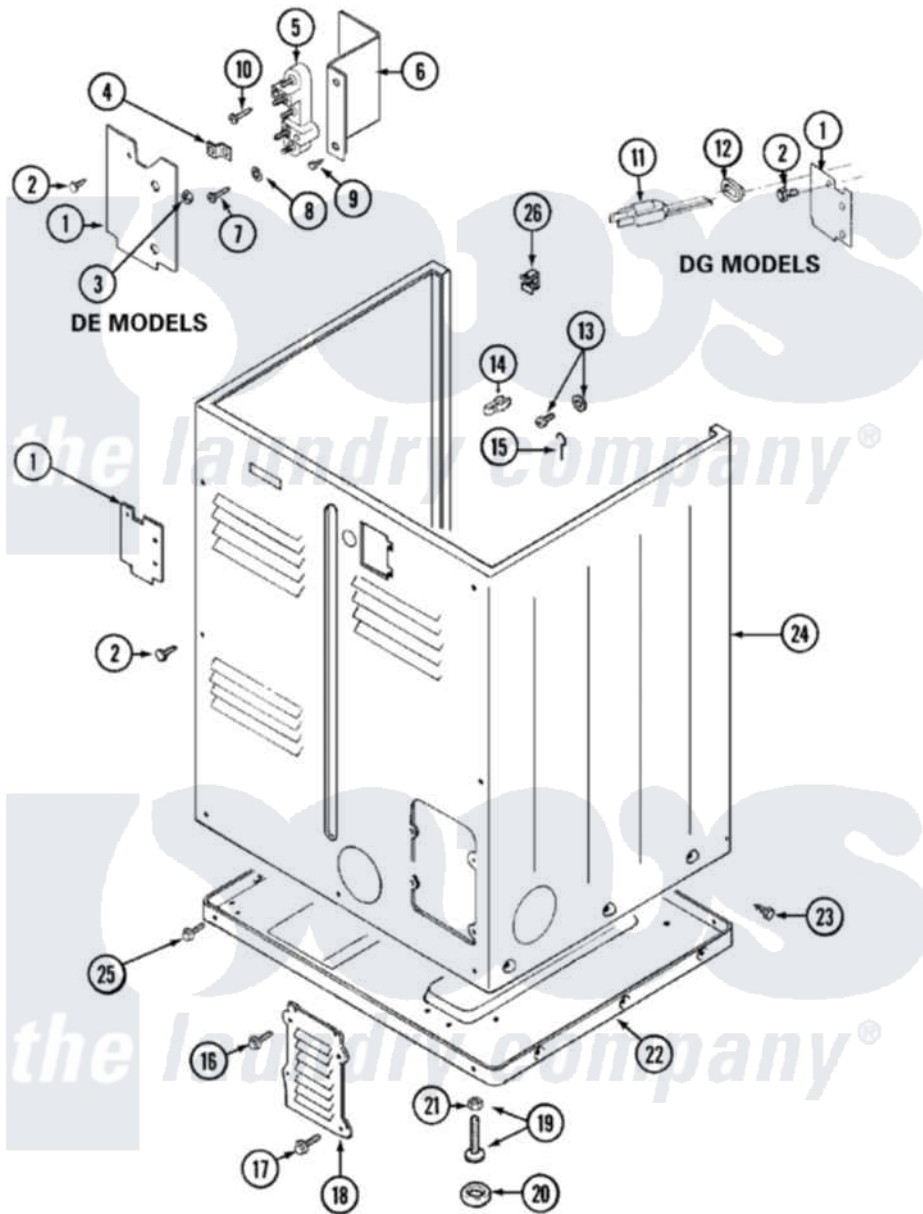

Maytag LDG7334AAL 02 - CABINET-REAR

Maytag [Residential Maytag LDG7334AAL Dryer Parts](#) Parts Diagram 02 - CABINET-REAR
 Click on the part number to view part

Item	Original Part Number	Replaced By	Status	Part Description
1	Y312905		Not Available	COVER, TERMINAL
2	Y313561			Screw---NA
11	33001246		Not Available	CORD, POWER
12	211881			Grommet, Cord Part Not Used-Gas Models Only
13	303846	22003781		Screw, Ground Strap
14	301548			Clamp, Ground Wire
15	204807			Ground Wire, Supp. Plte To Top Cover
16	Y313559			Screw
17	211294	90767		Screw, 8A X 3/8 HeX Washer Head Tapping
18	Y312951		Not Available	ACCESS COVER, BACK
19	Y305086			Adjustable Leg And Nut
20	Y314137			Foot, Rubber
21	Y052740	62739		Nut, Lock
22	Y303361		Not Available	BASE ASSY. (UPPER & LOWER)

23	213007		Xfor Cabinet See Cabinet, Back
24	33001160	Not Available	CABINET (ALM)
25	Y313561		Screw----NA
"	Y310632	1163839	Screw
26	Y310376		Clip, Door Switch Harness