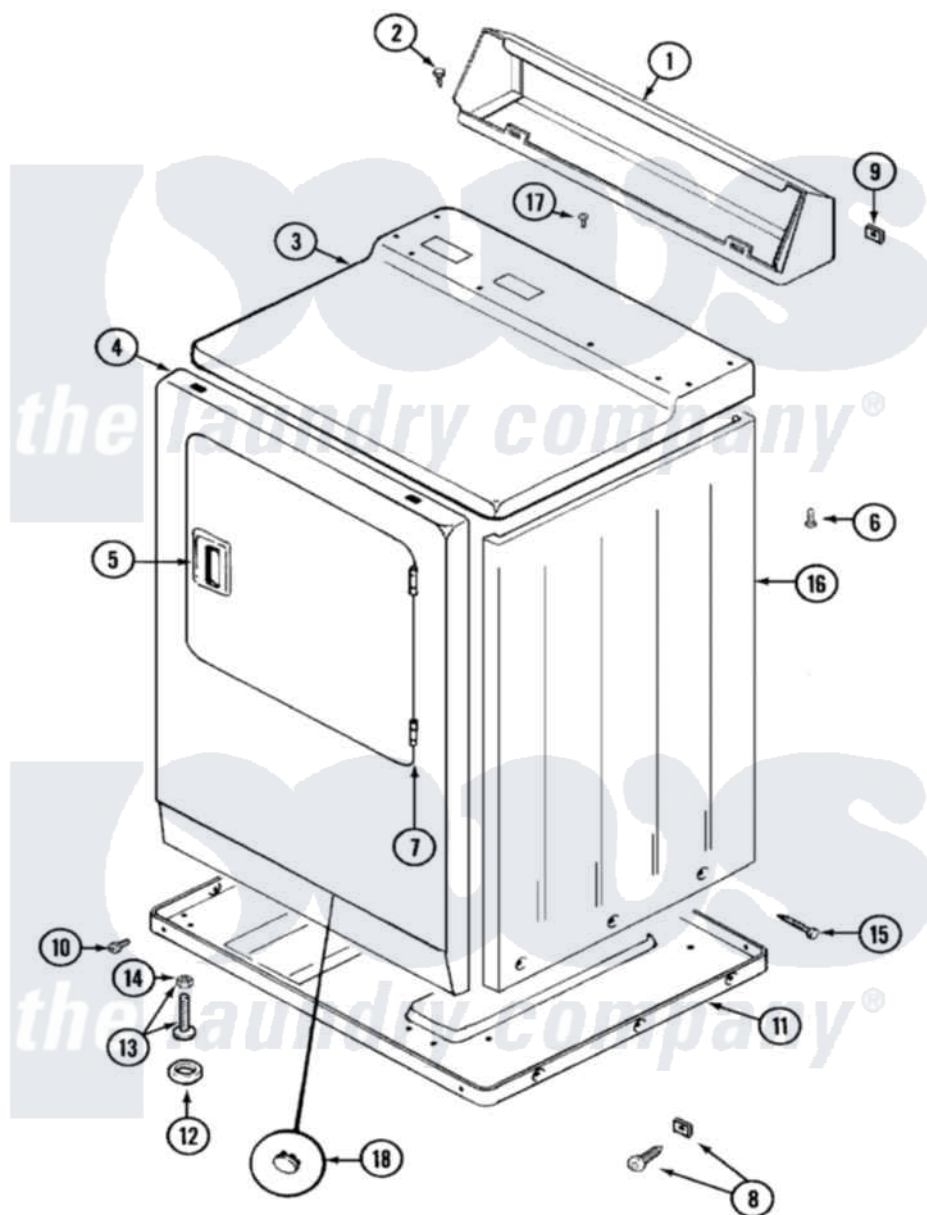

Maytag LDG7334AAM 01 - CABINET-FRONT (LDE7334ACM & LDG7334AAM)

Maytag Residential Maytag LDG7334AAM Dryer Parts Parts Diagram 01 - CABINET-FRONT (LDE7334ACM & LDG7334AAM)

Click on the part number to view part

Item	Original Part Number	Replaced By	Status	Part Description
1	305193L			Console
2	216423	3370225		Screw
3	33001166		Not Available	COVER, TOP (ALM)----NA
4	33001258	33001242		Panel, Front
5	33001254	37001047		Handle, Door
6	214354			Screw, Top Cover To Cabnt.
7	33001230			Hinge, Door
8	204439			Screw And Fstner Assembly
9	215075			Fastener, Control Panel To Console
10	Y313561			Screw----NA
"	Y310632	1163839		Screw
11	Y303361		Not Available	BASE ASSY. (UPPER & LOWER)
12	Y314137			Foot, Rubber