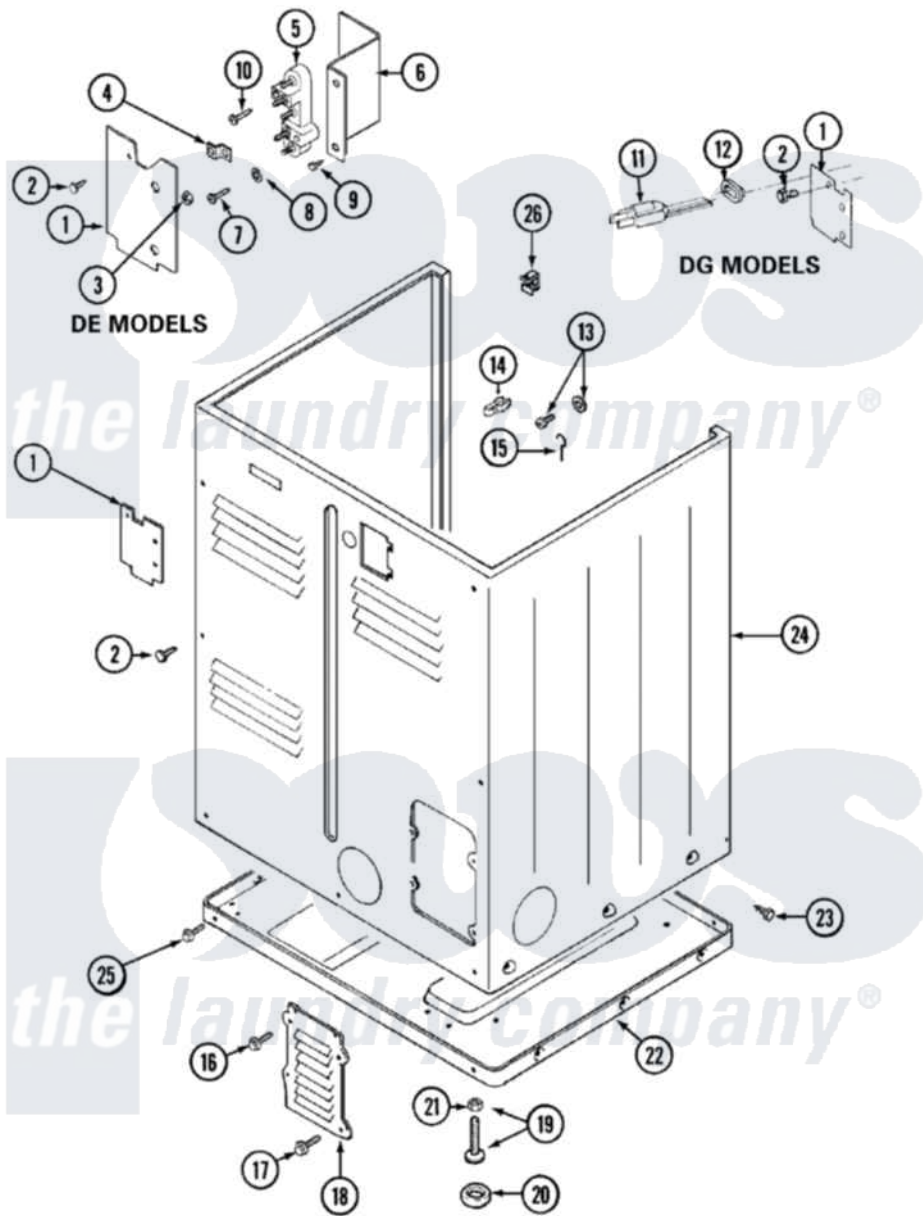

Maytag LDG7334AAM 02 - CABINET-REAR (LDE7334ACM & LDG7334AAM)

Maytag Residential Maytag LDG7334AAM Dryer Parts Parts Diagram 02 - CABINET-REAR (LDE7334ACM & LDG7334AAM)

Click on the part number to view part

Item	Original Part Number	Replaced By	Status	Part Description
1	Y312905		Not Available	COVER, TERMINAL
2	<a href="#">Y313561</a>			Screw---NA
11	33001246		Not Available	CORD, POWER
12	<a href="#">211881</a>			Grommet, Cord Part Not Used-Gas Models Only
13	303846	<a href="#">22003781</a>		Screw, Ground Strap
14	<a href="#">301548</a>			Clamp, Ground Wire
15	<a href="#">204807</a>			Ground Wire, Supp. Pltte To Top Cover
16	<a href="#">Y313559</a>			Screw
17	211294	<a href="#">90767</a>		Screw, 8A X 3/8 HeX Washer Head Tapping
18	Y312951		Not Available	ACCESS COVER, BACK
19	<a href="#">Y305086</a>			Adjustable Leg And Nut
20	<a href="#">Y314137</a>			Foot, Rubber
21	Y052740	<a href="#">62739</a>		Nut, Lock