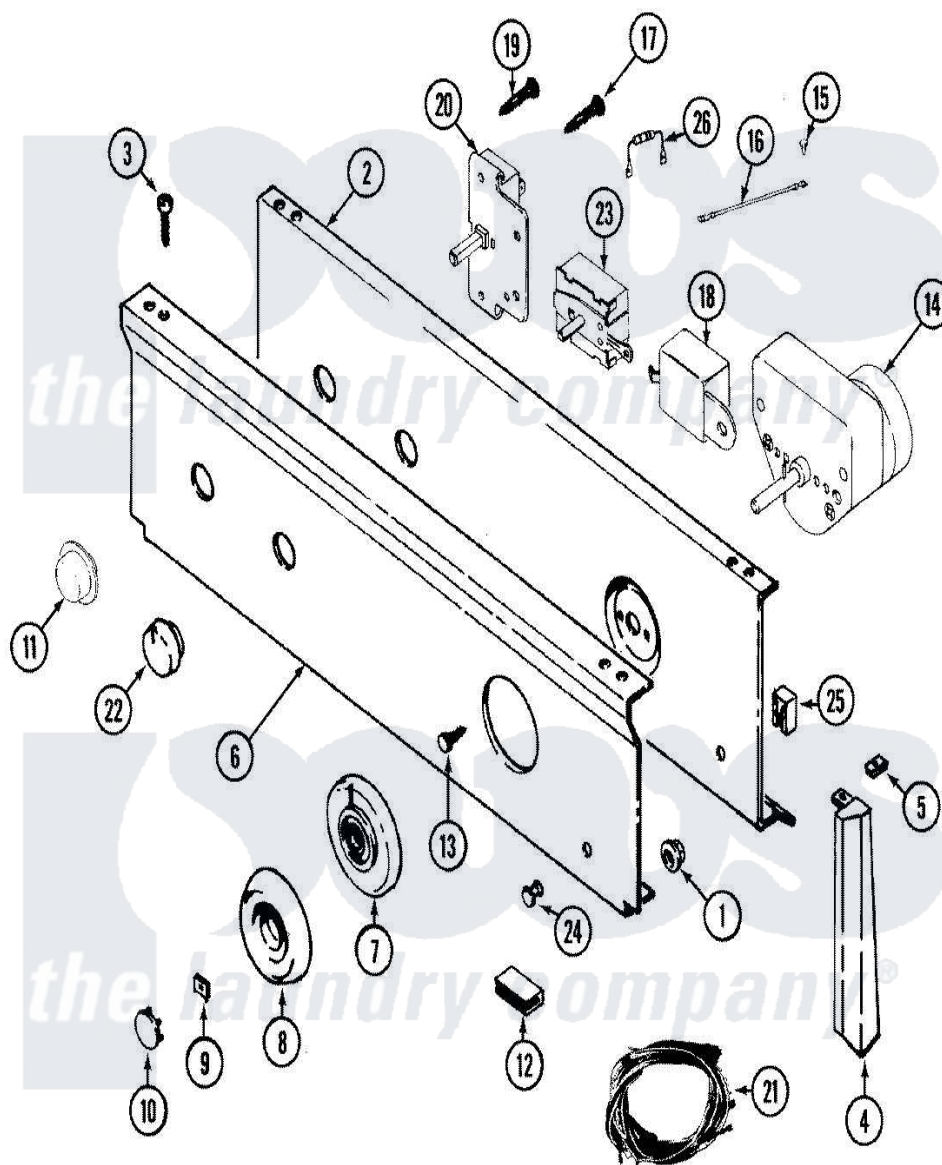

Maytag LDG7334AAM 03 - CONTROL PANEL (LDE7334ACM & LDG7334AAM)

Maytag Residential Maytag LDG7334AAM Dryer Parts Parts Diagram 03 - CONTROL PANEL (LDE7334ACM & LDG7334AAM)

Click on the part number to view part

Item	Original Part Number	Replaced By	Status	Part Description
1	<a href="#">214872</a>			Palnut, End Cap Note: Nut, Lamp Holder
2	33001237		Not Available	PLATE, SUPPORT
3	<a href="#">210932</a>			Screw, No.8 X 9/16 Ctsk Note: Screw, Inlet Duct
4	22001566	<a href="#">22001293</a>		End Cap, Control Panel
"	<a href="#">22001293</a>			End Cap, Control Panel
"	22001292	<a href="#">22001567</a>		Cap, End
"	<a href="#">22001567</a>			Cap, End
5	<a href="#">214894</a>			Fastener, End Cap
6	33001470		Not Available	PANEL, CONTROL (ALM)
7	33001372		Not Available	SKIRT, TIMER DIAL (ALM)
8	33001282	<a href="#">33002325</a>		Knob Assembly
9	<a href="#">312273</a>			Nut, Control Knob
10	216424		Not Available	CAP, KNOB (ALM)

11	<a href="#">33001371</a>		Button, Push-To-Start
12	<a href="#">214897</a>		Pad, Control Panel
13	315317	<a href="#">488234</a>	Screw 8-32 X 1/4
14	<a href="#">Y308254</a>		Timer
15	<a href="#">Y308254</a>		Timer
16	<a href="#">204807</a>		Ground Wire, Supp. Plte To Top Cover
17	315317	<a href="#">488234</a>	Screw 8-32 X 1/4
18	Y308205	<a href="#">33001623</a>	Buzzer, Non-Adjustable
19	315317	<a href="#">488234</a>	Screw 8-32 X 1/4
20	33001232	Not Available	SWITCH, PUSH TO START
21	<a href="#">33001547</a>		Harness, Wire
"	<a href="#">33001352</a>		Wire Harness, Main
22	22001269	Not Available	KNOB ASSY. (ALM)
23	33001226	Not Available	SWITCH, TEMP. (4 POSITIONS)
24	22001215	<a href="#">7730P011-60</a>	Lens, Indicator Light
25	<a href="#">33001224</a>		Light, Indicator
26	<a href="#">33001105</a>		Resistor
27	<a href="#">33001256</a>		Manual, Use And Care
"	16000327	Not Available	GUIDE, QUICK REF. - MAYTAG