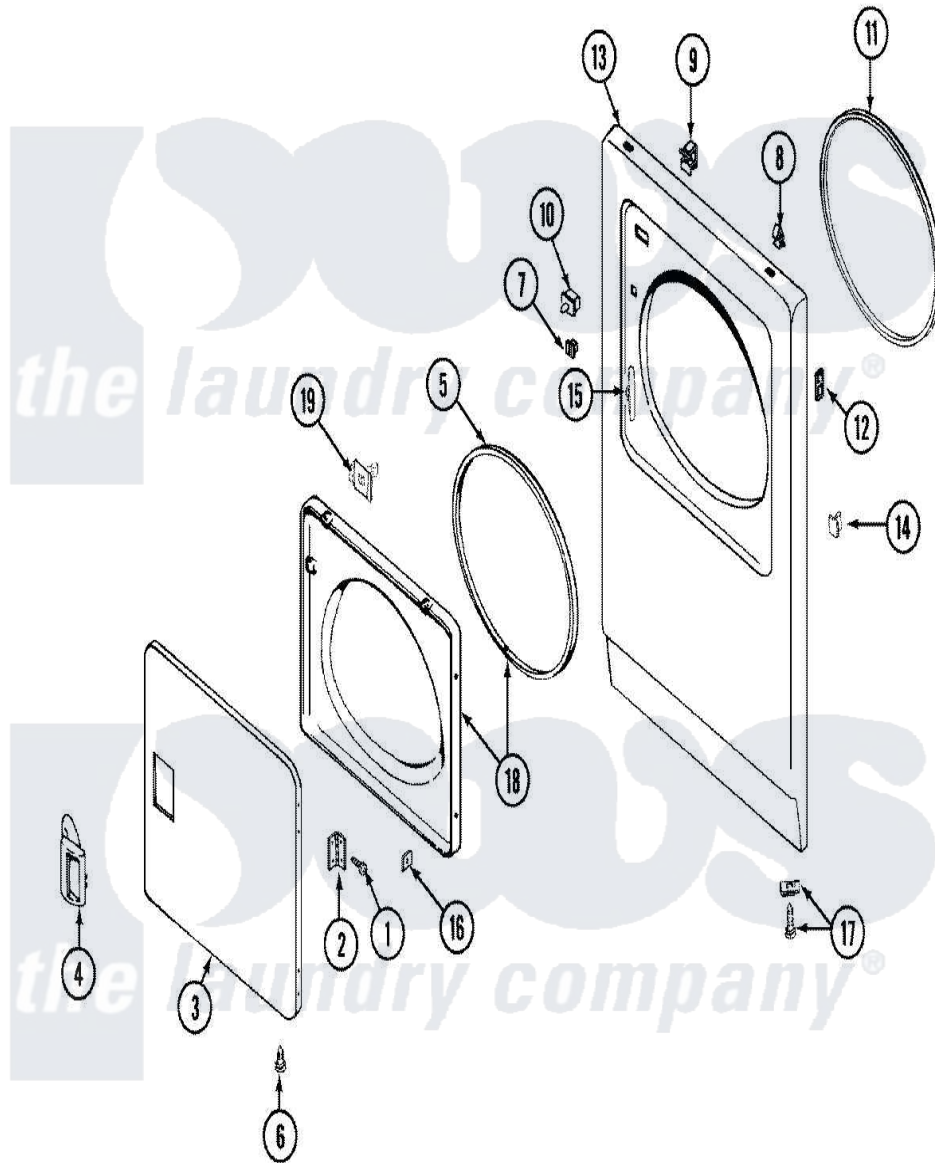

# Maytag LDG7334AAM 04 - DOOR (LDE7334ACM & LDG7334AAM)

Maytag Residential Maytag LDG7334AAM Dryer Parts Parts Diagram 04 - DOOR (LDE7334ACM & LDG7334AAM)  
 Click on the part number to view part

Item	Original Part Number	Replaced By	Status	Part Description
1	<a href="#">Y314062</a>			Screw, Door Hinge And Panel
2	<a href="#">33001230</a>			Hinge, Door
3	33001257	<a href="#">33001240</a>		Door
4	33001254	<a href="#">37001047</a>		Handle, Door
5	<a href="#">33001131</a>			Seal, Door
6	33001168		Not Available	PLUG, SIGHT HOLE (ALM)
7	Y304578	<a href="#">LA-1003</a>		Door Catch Kit
8	212982	<a href="#">22001650</a>		Fastener, Spring
9	<a href="#">Y310376</a>			Clip, Door Switch Harness
10	33001509	<a href="#">W10169313</a>		Switch-Dor
"	Y305753	<a href="#">W10169313</a>		Switch-Dor
11	<a href="#">314937</a>			Seal, Front Panel
12	33001173		Not Available	NUT, SPEED
13	33001258	<a href="#">33001242</a>		Panel, Front
14	33001174	<a href="#">LA-1003</a>		Door Catch Kit
15	<a href="#">33001176</a>			Cover, Hinge Hole

16	<a href="#">Y313910</a>		Clip, Door Liner To Outer Panel
17	<a href="#">204439</a>		Screw And Fstner Assembly
18	33001243	Not Available	PANEL, INNER DOOR (W/SEAL)
19	<a href="#">33001305</a>		Strike, Door