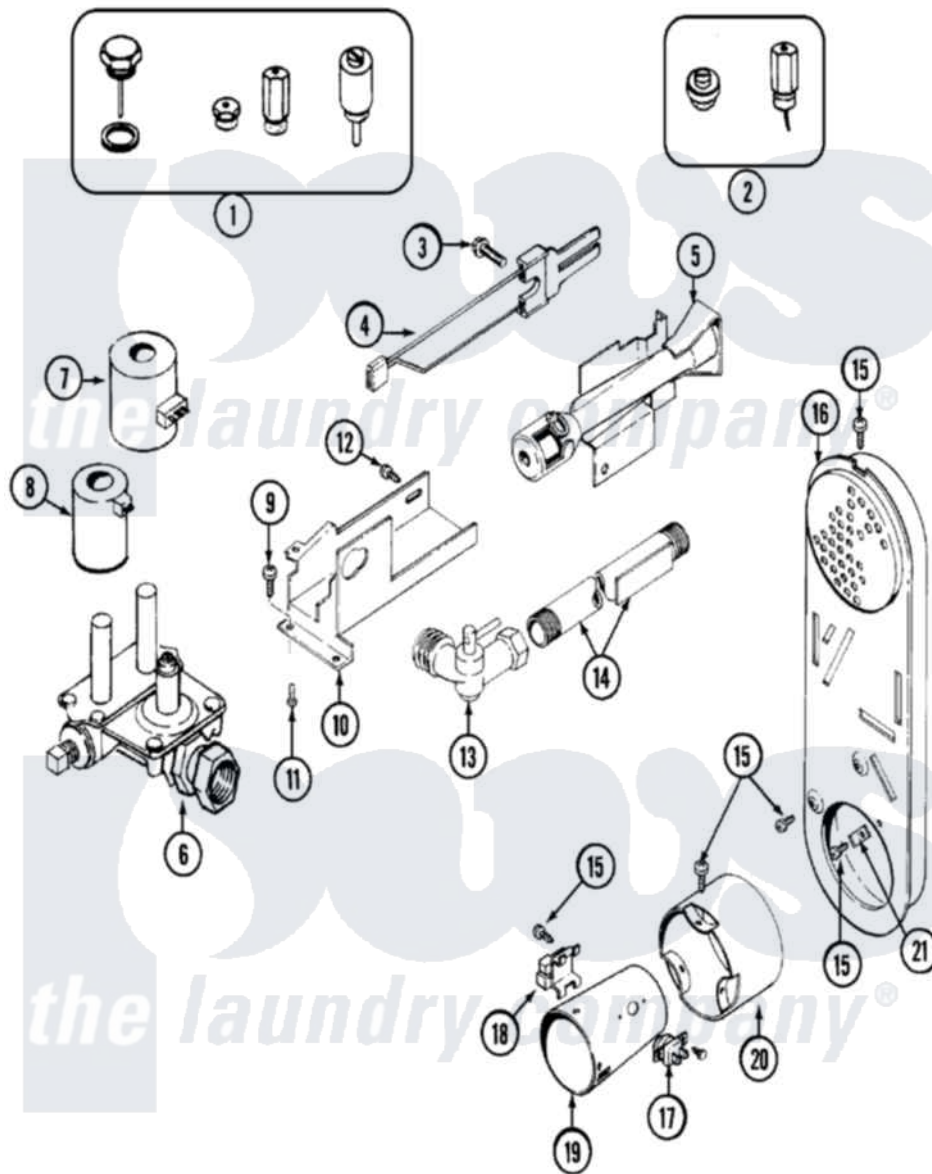

# Maytag LDG7334AAM 05 - GAS VALVE

Maytag [Residential Maytag LDG7334AAM Dryer Parts](#) Parts Diagram 05 - GAS VALVE  
 Click on the part number to view part

Item	Original Part Number	Replaced By	Status	Part Description
1	Y306195	<a href="#">MAL9000AXX</a>		LP Gas Con
2	306204	<a href="#">33002924</a>		Gas Conv K
3	<a href="#">304971</a>			Screw Note: Screw, Igniter
4	304970	<a href="#">4391996</a>		Ignitor
5	33001247	<a href="#">33002793</a>		Burner Assembly
6	<a href="#">306176</a>			Valve, Gas
7	<a href="#">306106</a>			Coil, Holding And Booster--W
8	306105	<a href="#">694540</a>		Coil, 60 Hz
9	<a href="#">Y313561</a>			Screw---NA
10	<a href="#">314566</a>			Gas Control Bracket
11	<a href="#">Y313559</a>			Screw
12	314082	<a href="#">90767</a>		Screw, 8A X 3/8 HeX Washer Head Tapping
"	314568	<a href="#">Y313559</a>		Screw
13	<a href="#">Y303349</a>			Angle Shut-Off, Gas Valve
14	Y303383	<a href="#">33001735</a>		Pipe And Bracket Assembly Series 18 Not Needed Use

15	211294	<a href="#">90767</a>	Vavle
			Screw, 8A X 3/8 HeX Washer Head Tapping
16	Y308504		Not Available
			INLET DUCT ASSEMBLY
17	<a href="#">303395</a>		Thermostat, Hi-Limit
18	Y303377	<a href="#">338906</a>	Radiant, Sensor
19	<a href="#">Y308548</a>		Combustion Cone Assembly
20	<a href="#">Y303841</a>		Cone, Extension
21	<a href="#">Y312890</a>		Retainer, Heater Chamber