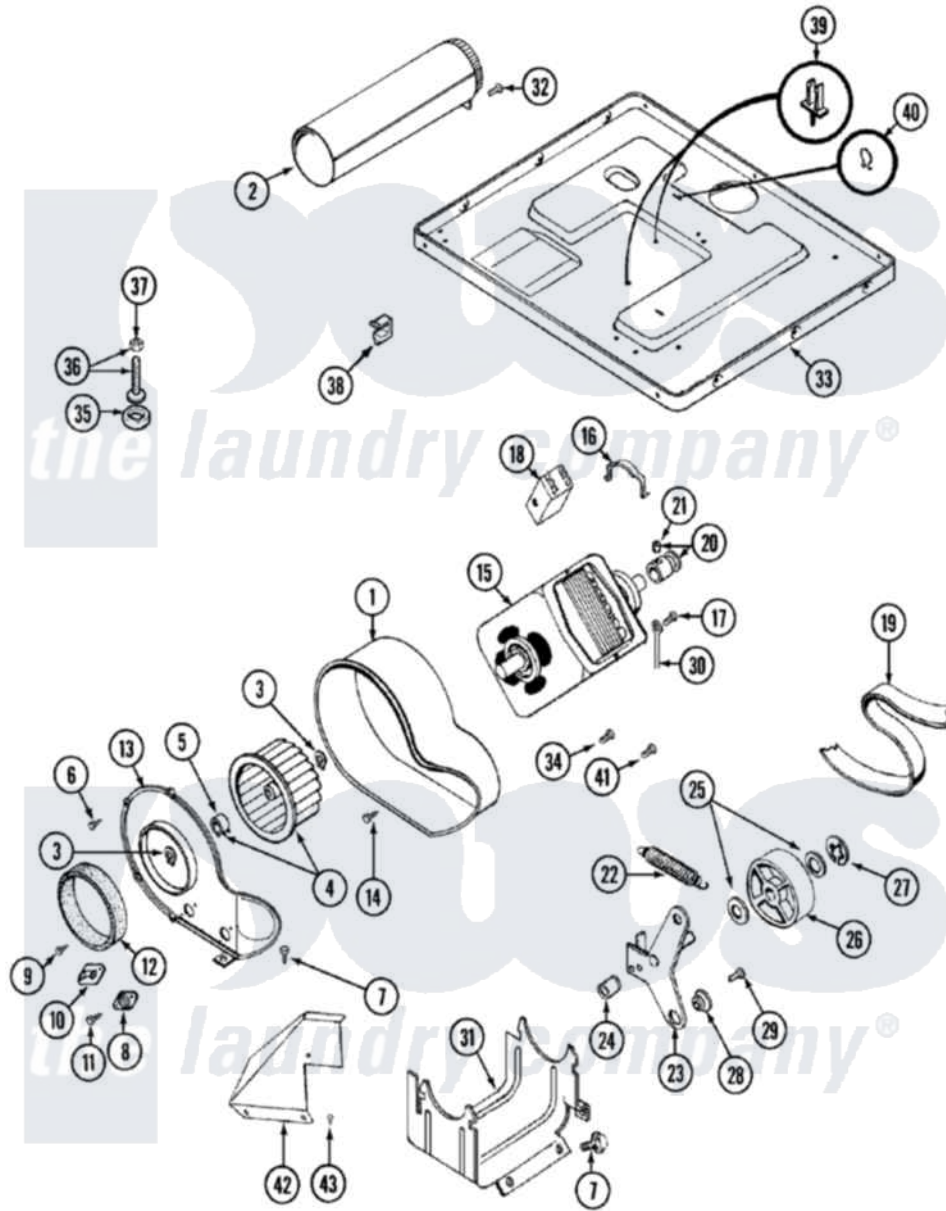

Maytag LDG7334AAM 06 - MOTOR DRIVE (LDE7334ACM & LDG7334AAM)

Maytag [Residential Maytag LDG7334AAM Dryer Parts](#) Parts Diagram 06 - MOTOR DRIVE (LDE7334ACM & LDG7334AAM)

[Click on the part number to view part](#)

Item	Original Part Number	Replaced By	Status	Part Description
1	Y312893			Housing, Blower
2	Y303442			EXHAUST DUCT ASSEMBLY
3	410233	9703438		Ring-Retrn
4	Y303836			Blower Wheel Assembly And Clamp
5	312967			Clamp, Blower Housing
6	Y312961	W10116751		Screw
7	Y313561			Screw---NA
8	307250			Thermostat, Multi-Temp
9	211294	90767		Screw, 8A X 3/8 HeX Washer Head Tapping
10	306604			Cut-Off, Thermal Part Not Used
11	314848	W10116760		Screw
12	Y312901			Seal, Housing Cover
13	314846			Cover, Blower Housing
14	Y310632	1163839		Screw

15	Y303358	W10410999	Motor-Drive
16	Y015825		Clip, Motor To Motor Support
17	910343	488234	Screw 8-32 X 1/4
18	Y303879		Switch, Motor External Start
"	Y303877	Not Available	SWITCH, MOTOR EXTERNAL START No.303358-2, No.303358-4, 303358-7
"	306207	Not Available	(PROD. No.303358-8 & No.303358-9)
19	Y312959		Poly "V" Belt For Tumbler
20	Y305185	6-3051850	Pulley- MO
21	Y053241		Set Screw, Motor Pulley
22	Y303945		IDLER SPRING ASSY. W/PLUG
23	Y303363	6-3033630	Idler Arm
25	Y312527		Washer, Idler Shaft
26	Y303705	6-3037050	Pulley- ID
27	312958	354987	Ring, Retaining
28	Y312894	315772	Sleeve, Idler Arm
29	Y014874		Screw, Idler Arm And Sleeve
30	901220		Ground Wire
31	312897	Not Available	SUPPORT, MOTOR
32	Y310632	1163839	Screw
33	Y305084		Base Assembly
34	211294	90767	Screw, 8A X 3/8 HeX Washer Head Tapping
35	Y314137		Foot, Rubber
36	Y305086		Adjustable Leg And Nut
37	Y052740	62739	Nut, Lock
38	Y310376		Clip, Door Switch Harness
39	315471	22003298	Retainer, Wire
40	410490		Spring, Retainer Wire Harness
41	Y312961	W10116751	Screw