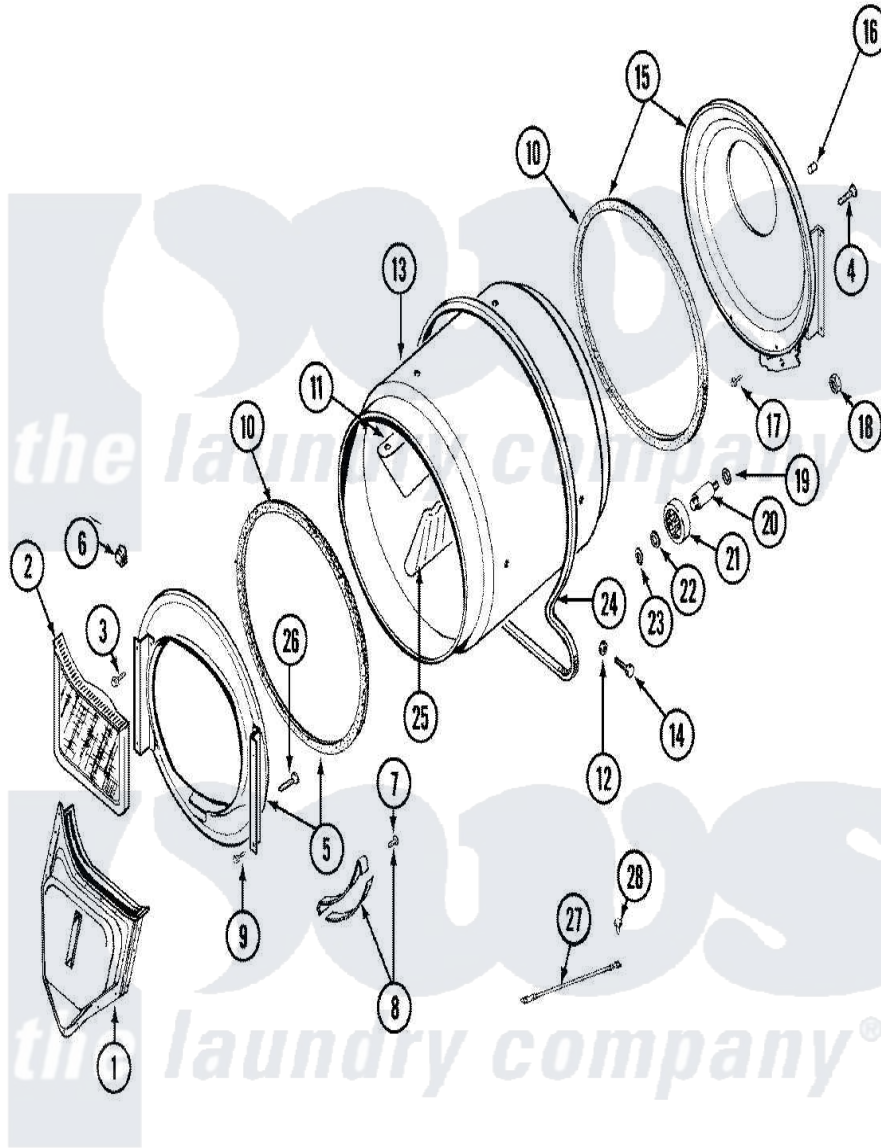

# Maytag LDG7334AAM 07 - TUMBLER (LDE7334ACM & LDG7334AAM)

Maytag [Residential Maytag LDG7334AAM Dryer Parts](#) Parts Diagram 07 - TUMBLER (LDE7334ACM & LDG7334AAM)  
 Click on the part number to view part

Item	Original Part Number	Replaced By	Status	Part Description
1	<a href="#">33001016</a>			Outlet Duct Assembly
2	33001171	<a href="#">33002970</a>		Lint Filte
3	313764		Not Available	SCREW
4	<a href="#">Y313561</a>			Screw----NA
5	<a href="#">33001179</a>			Front, Tumbler
6	<a href="#">Y310376</a>			Clip, Door Switch Harness
7	<a href="#">210720</a>			Rivet, Bearing To Tumbler Frmt
8	<a href="#">306508</a>			Tumbler Bearing Kit ----W
9	Y310632	<a href="#">1163839</a>		Screw
10	<a href="#">314820</a>			Seal, Tumbler
11	<a href="#">33001012</a>			Baffle
12	<a href="#">314158</a>			Washer, Baffle To Tumbler
13	33001108		Not Available	DRYER TUMBLER, W/O BAFFLES
14	<a href="#">Y310759</a>			Screw, Tumbler Baffles
15	<a href="#">33001178</a>			Back, Tumbler
16	313915	<a href="#">31-3915</a>		Tech Sheet

17	Y310632	<a href="#">1163839</a>	Screw
18	312538	<a href="#">33001443</a>	Nut, Hex
19	Y313347	<a href="#">312535</a>	Washer, Vault Mounting Brk.
20	Y312948	<a href="#">6-3129480</a>	Shaft- Tumbler
21	Y303373	<a href="#">12001541</a>	Drum Roller/Washer Assembly--W
22	<a href="#">312535</a>		Washer, Vault Mounting Brk.
23	410233	<a href="#">9703438</a>	Ring-Retrn
24	<a href="#">Y312959</a>		Poly "V" Belt For Tumbler
25	<a href="#">33001004</a>		Baffle, Tall
26	Y314110	<a href="#">33002917</a>	Screw, No.10-16
27	<a href="#">901220</a>		Ground Wire
28	910343	<a href="#">488234</a>	Screw 8-32 X 1/4