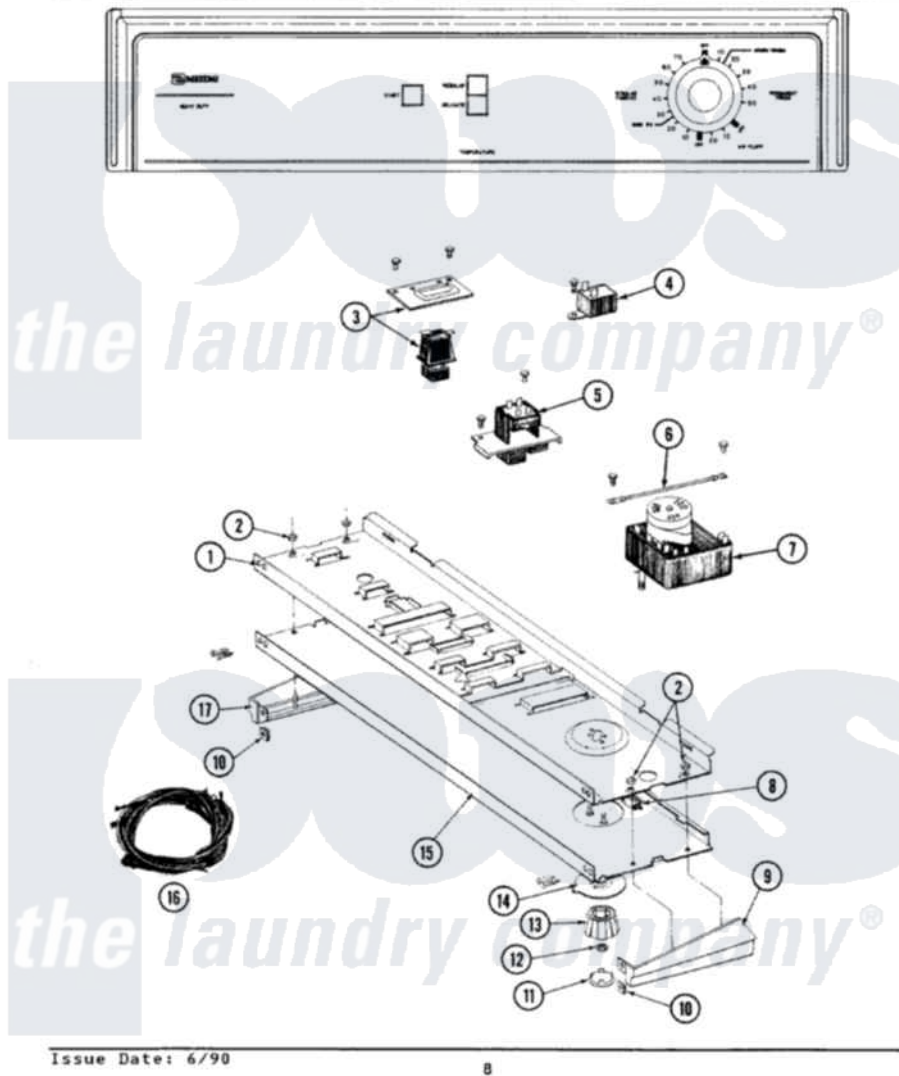

Maytag LDG7400 01 - CONTROL PANEL

SECTION: CONTROL PANEL
MODEL: DE-DG7400

Issue Date: 6/90

8

Maytag [Residential Maytag LDG7400 Dryer Parts](#) Parts Diagram 01 - CONTROL PANEL
Click on the part number to view part

Item	Original Part Number	Replaced By	Status	Part Description
1	314184			Back Up Plate
2	214872			Palnut, End Cap Note: Nut, Lamp Holder
3	211168	W10139210		Screw, 8-18 X 5/16
"	307305			Switch Push To Start
4	211168	W10139210		Screw, 8-18 X 5/16
"	305205	694419		Mini-Buzzer
5	207365			2 Button Switch
"	211168	W10139210		Screw, 8-18 X 5/16
6	211294	90767		Screw, 8A X 3/8 HeX Washer Head Tapping
"	204807			Ground Wire, Supp. Plte To Top Cover
7	305447		Not Available	TIMER
"	910708	488234		Screw 8-32 X 1/4
8	214897			Pad, Control Panel
9	210932			Screw, No.8 X 9/16 Ctsk Note: Screw, Inlet Duct

"	207216	Not Available	END CAP RH
10	214894		Fastener, End Cap
11	215821	Not Available	CAP, KNOB
12	312273		Nut, Control Knob
13	315041		Knob, Timer
14	315042		Dial Skirt
15	307316	Not Available	CONTROL PANEL
"	210932		Screw, No.8 X 9/16 Ctsk Note: Screw, Inlet Duct
16	307274		Wire Harness
17	207215	Not Available	END CAP LH