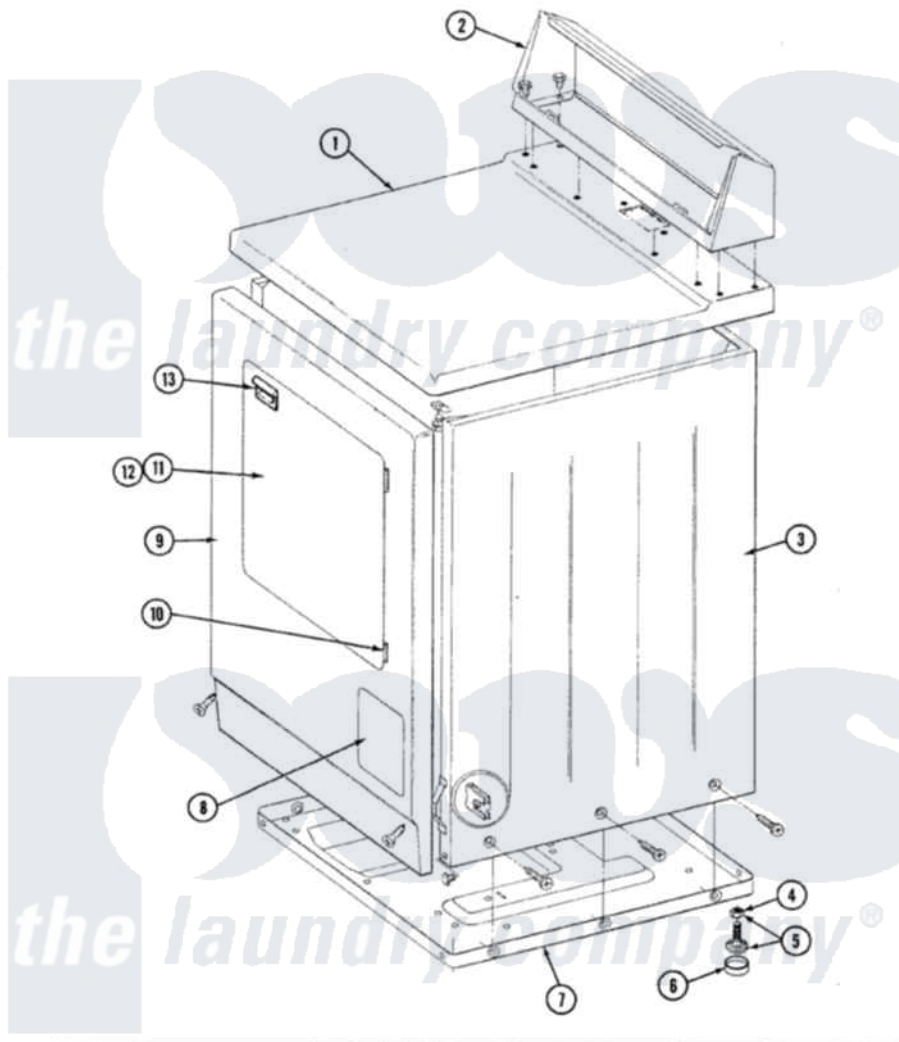

Maytag LDG7400 03 - FRONT VIEW

SECTION: FRONT VIEW
MODEL: DE-DG MODELS

Issue Date: 6/90

56

Maytag [Residential Maytag LDG7400 Dryer Parts](#) Parts Diagram 03 - FRONT VIEW
Click on the part number to view part

Item	Original Part Number	Replaced By	Status	Part Description
1	307104L			Top Cover Assembly
"	204445			Screw And Fastener Assembly
2	305193L			Console
"	Y313559			Screw
3	307124L		Not Available	CABINET ASSY ALMOND
"	Y310632	1163839		Screw
4	Y052740	62739		Nut, Lock
5	Y305086			Adjustable Leg And Nut
6	Y314137			Foot, Rubber
7	Y303361		Not Available	BASE ASSY. (UPPER & LOWER)
8	302542L		Not Available	PART NOT USED. (DG ONLY)
9	307998L			Front Panel---NA
10	307099	33001230		Hinge, Door
11	307111L	308061L		Door Assembly---NA
12	314966L		Not Available	DOOR PANEL ALMOND
13	314972			Handle Door ALM