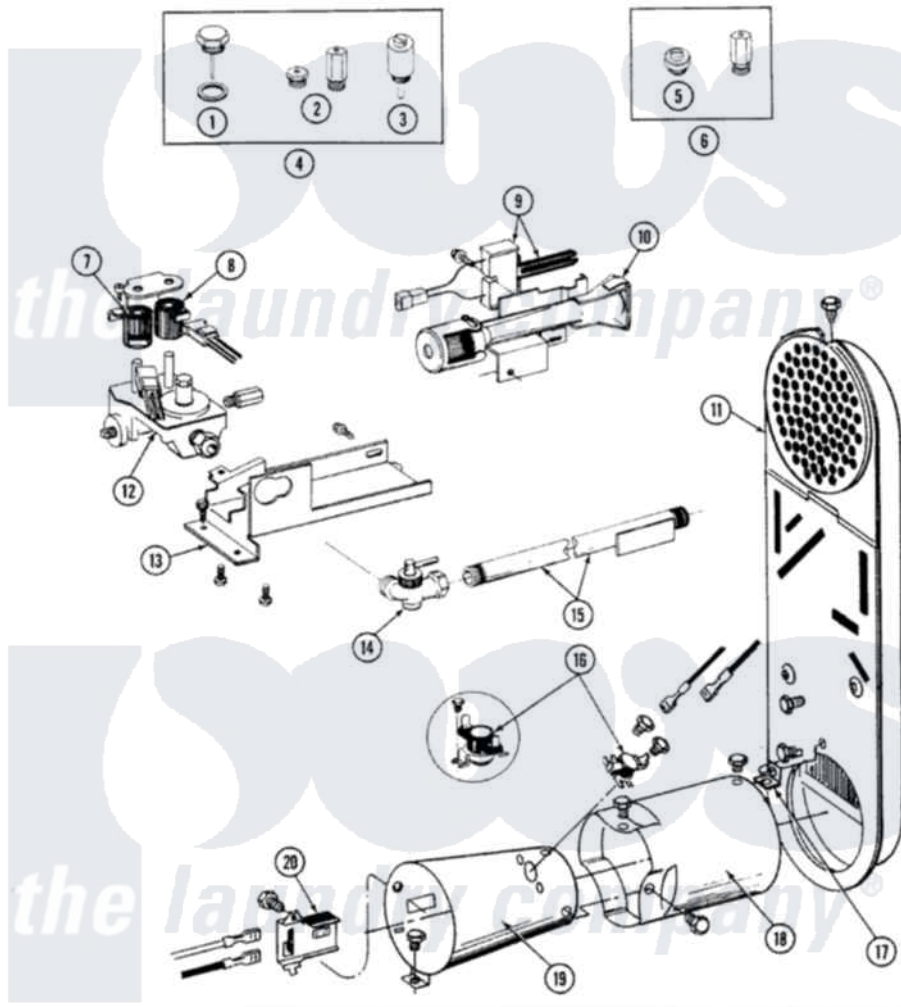

# Maytag LDG7400 04 - INLET DUCT, GAS VALVE & COMBUSTION CONE

SECTION: INLET DUCT, GAS VALVE & COMBUSTION CONE  
 MODEL: DG MODELS

Issue Date: 6/90

48

Maytag Residential Maytag LDG7400 Dryer Parts Parts Diagram 04 - INLET DUCT, GAS VALVE & COMBUSTION CONE

Click on the part number to view part

Item	Original Part Number	Replaced By	Status	Part Description
1	<a href="#">302810</a>			Screw Assembly - Blue Block Ope
2	305861		Not Available	MAIN BURNER ORIFICE KIT-LPG
3	306184		Not Available	PLUG, BLOCKING (LPG REGULATOR)
4	Y306195	<a href="#">MAL9000AXX</a>		LP Gas Con
5	314602	<a href="#">694424</a>		Leak, Limiter
6	306204	<a href="#">33002924</a>		Gas Conv K
7	<a href="#">306106</a>			Coil, Holding And Booster--W
8	306105	<a href="#">694540</a>		Coil, 60 Hz
9	<a href="#">304971</a>			Screw Note: Screw, Igniter
"	304970	<a href="#">4391996</a>		Ignitor
10	Y310632	<a href="#">1163839</a>		Screw
"	304974	<a href="#">33002793</a>		Burner Assembly
11	<a href="#">307119</a>			Duct, Inlet Assembly
"	211204	<a href="#">00767</a>		Screw, 8A X 3/8 HeX Washer