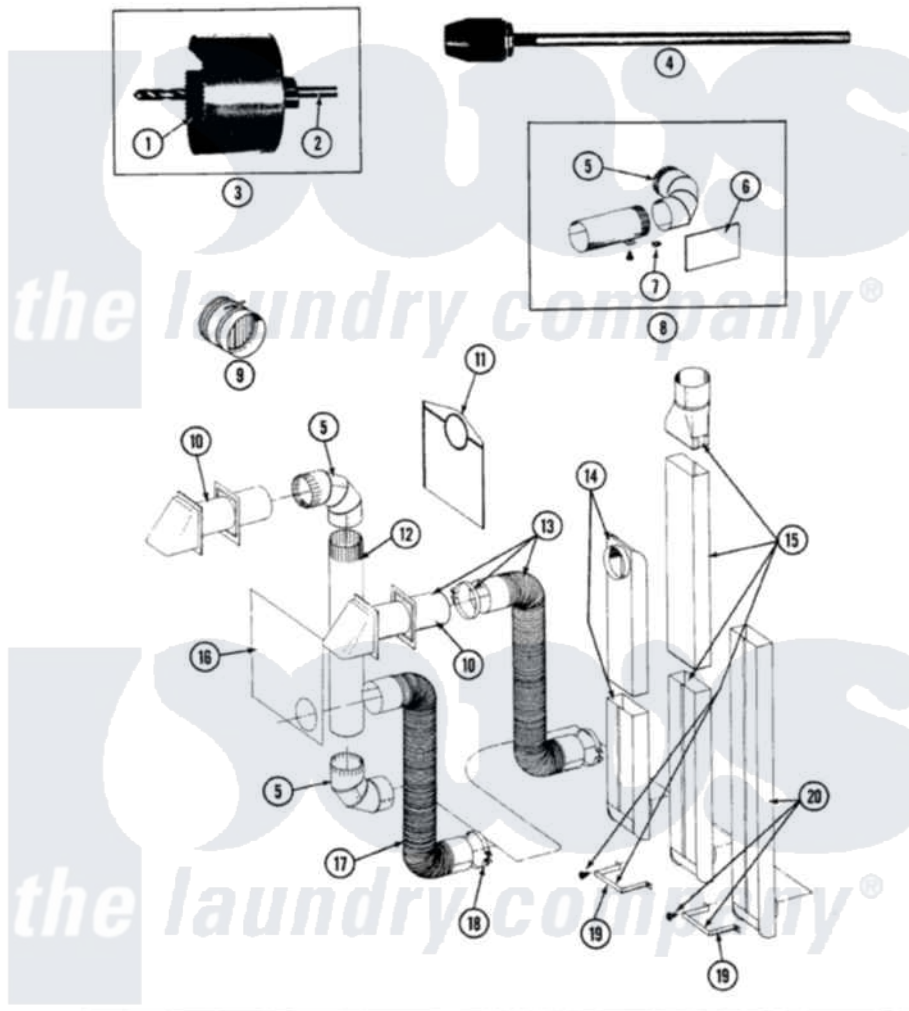

Maytag LDG7400 05 - INSTALLATION ACCESSORIES

SECTION: INSTALLATION ACCESSORIES
 MODEL: ALL MODELS

Issue Date: 6/90

54

Maytag Residential Maytag LDG7400 Dryer Parts Parts Diagram 05 - INSTALLATION ACCESSORIES
 Click on the part number to view part

Item	Original Part Number	Replaced By	Status	Part Description
1	038179		Not Available	BLADE, SAW
2	038180		Not Available	REPLACEMENT DRILL
3	038766		Not Available	HOLE SAW W/DRILL BIT
4	038767			Extension Chuck, Drill
5	Y059131			Elbow, Venting
6	312302			Insulation, Exhaust Duct Kit
7	213323			Fastener, Exhaust Duct Kit
8	Y304652			Exhaust Duct Kit
"	211294	90767		Screw, 8A X 3/8 HeX Washer Head Tapping
9	059146		Not Available	DAMPER, BACK DRAFT
10	Y059129	4396007RW		Vent Hood
11	311353		Not Available	BAG, LINT (DACRON)
12	Y059130			Pipe, Venting
13	Y059143			Flexible Vent Kit
14	Y059135			Vent Duct Assembly
15	059144		Not Available	RECTANGULAR VENT KIT

16	Y059134		PLATE, ALUM. WINDOW (15``X20``)
17	Y304353	4396010RP	6ft Scvent
18	Y304630		Clamp, Flexible Duct
19	313272		Bracket, Exhaust Deflector
"	211294	90767	Screw, 8A X 3/8 HeX Washer Head Tapping
20	303736	Not Available	EXHAUST DEFLECTOR KIT