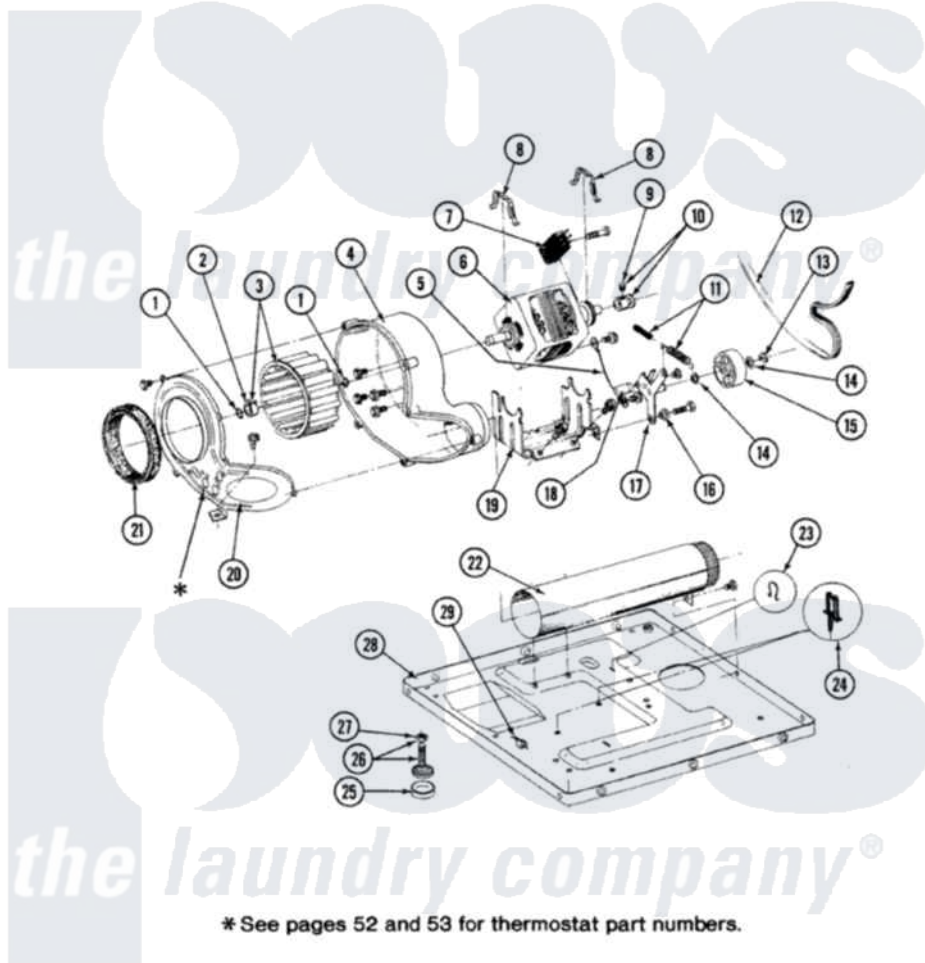

Maytag LDG7400 07 - MOTOR, BLOWER, BASE FRAME & THERMOSTATS

SECTION: MOTOR, BLOWER, BASE FRAME & THERMOSTATS
 MODEL: DG-DE MODELS

Issue Date: 6/90

50

Maytag [Residential Maytag LDG7400 Dryer Parts](#) Parts Diagram 07 - MOTOR, BLOWER, BASE FRAME & THERMOSTATS

[Click on the part number to view part](#)

Item	Original Part Number	Replaced By	Status	Part Description
1	410233	9703438		Ring-Retrn
2	312967			Clamp, Blower Housing
3	Y303836			Blower Wheel Assembly And Clamp
4	Y310632	1163839		Screw
"	Y312893			Housing, Blower
5	901220			Ground Wire
"	211294	90767		Screw, 8A X 3/8 HeX Washer Head Tapping
"	910343	488234		Screw 8-32 X 1/4
6	Y303358	W10410999		Motor-Drve
7	306207		Not Available	(PROD. No.303358-8 & No.303358-9)
"	Y303877		Not Available	SWITCH, MOTOR EXTERNAL START No.303358-2, No.303358-4, 303358-7
"	Y303879			Switch, Motor External Start

8	Y015825		Clip, Motor To Motor Support
9	Y053241		Set Screw, Motor Pulley
10	Y305185	6-3051850	Pulley- MO
11	Y303945		IDLER SPRING ASSY. W/PLUG
12	Y312959		Poly "V" Belt For Tumbler
13	312958	354987	Ring, Retaining
14	Y312527		Washer, Idler Shaft
15	Y303705	6-3037050	Pulley- ID
16	Y312894	315772	Sleeve, Idler Arm
17	Y014874		Screw, Idler Arm And Sleeve
"	Y303363	6-3033630	Idler Arm
"	Y312961	W10116751	Screw
18	Y313582	W10116756	Spacer
19	Y313561		Screw----NA
"	312897	Not Available	SUPPORT, MOTOR
20	314846		Cover, Blower Housing
"	Y313561		Screw----NA
"	Y312961	W10116751	Screw
21	Y312901		Seal, Housing Cover
22	Y303442		EXHAUST DUCT ASSEMBLY
"	Y310632	1163839	Screw
23	410490		Spring, Retainer Wire Harness
24	Y313262	W10116752	Retainer-
25	Y314137		Foot, Rubber
26	Y305086		Adjustable Leg And Nut
27	Y052740	62739	Nut, Lock
28	Y303361	Not Available	BASE ASSY. (UPPER & LOWER)
29	Y310376		Clip, Door Switch Harness