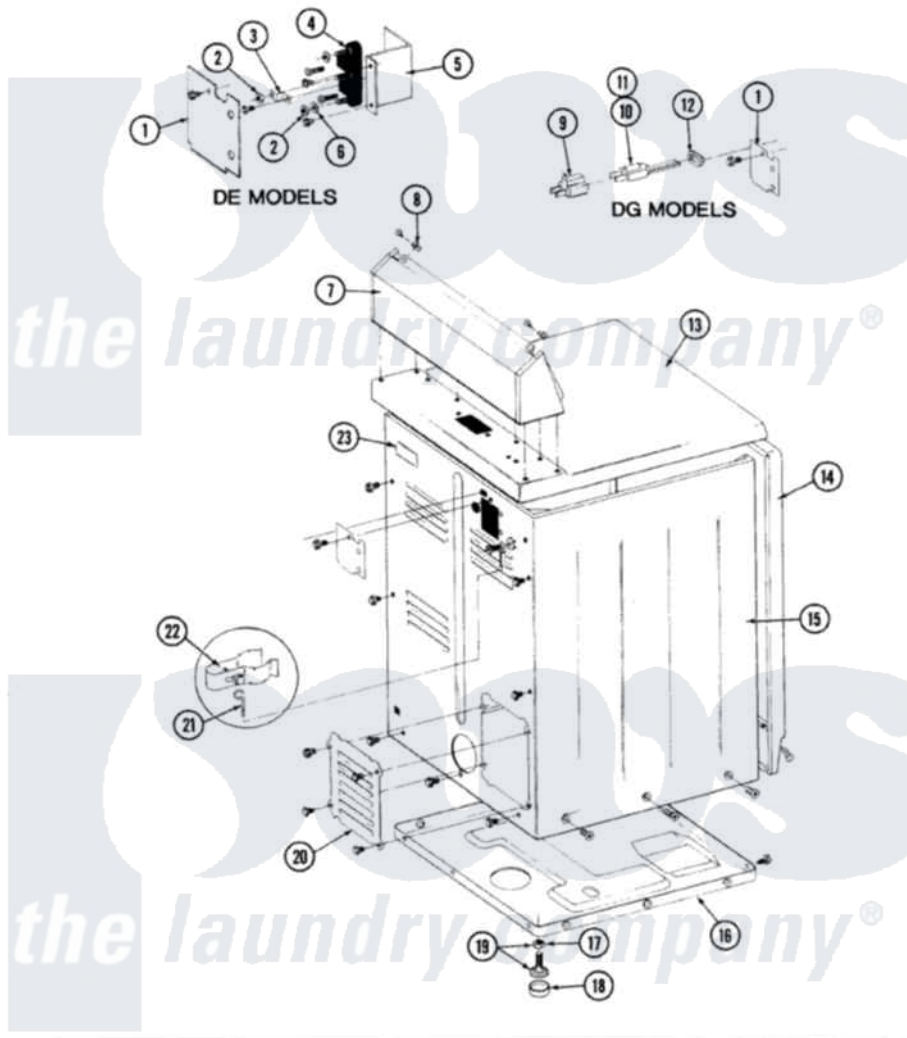

# Maytag LDG7400 08 - REAR VIEW

SECTION: REAR VIEW  
MODEL: DE-DG MODELS

Issue Date: 6/90

38

Maytag Residential Maytag LDG7400 Dryer Parts Parts Diagram 08 - REAR VIEW  
Click on the part number to view part

Item	Original Part Number	Replaced By	Status	Part Description
1	Y312905		Not Available	COVER, TERMINAL
7	<a href="#">305193L</a>			Console
8	<a href="#">215075</a>			Fastener, Control Panel To Console
9	<a href="#">Y201808</a>			Converter
10	302521		Not Available	CORD, POWER PART NOT USED-GAS MODELS ONLY
12	<a href="#">211881</a>			Grommet, Cord Part Not Used-Gas Models Only
13	<a href="#">307104L</a>			Top Cover Assembly
14	<a href="#">307998L</a>			Front Panel---NA
15	<a href="#">Y313561</a>			Screw---NA
"	Y310632	<a href="#">1163839</a>		Screw
"	307124L		Not Available	CABINET ASSY ALMOND
16	Y303361		Not Available	BASE ASSY. (UPPER & LOWER)
17	Y052740	<a href="#">62739</a>		Nut, Lock
18	<a href="#">Y314137</a>			Foot, Rubber

19	<a href="#">Y305086</a>		Adjustable Leg And Nut
20	Y312951	Not Available	ACCESS COVER, BACK
"	211294	<a href="#">90767</a>	Screw, 8A X 3/8 HeX Washer Head Tapping
"	<a href="#">Y313559</a>		Screw
21	<a href="#">311155</a>		Ground Wire And Clamp
22	<a href="#">313122</a>		Screw - Baffle To Tumbler
"	<a href="#">301548</a>		Clamp, Ground Wire
23	214519		LABEL, ELECTRICAL INSTR. PART NOT USED-GAS MODELS ONLY