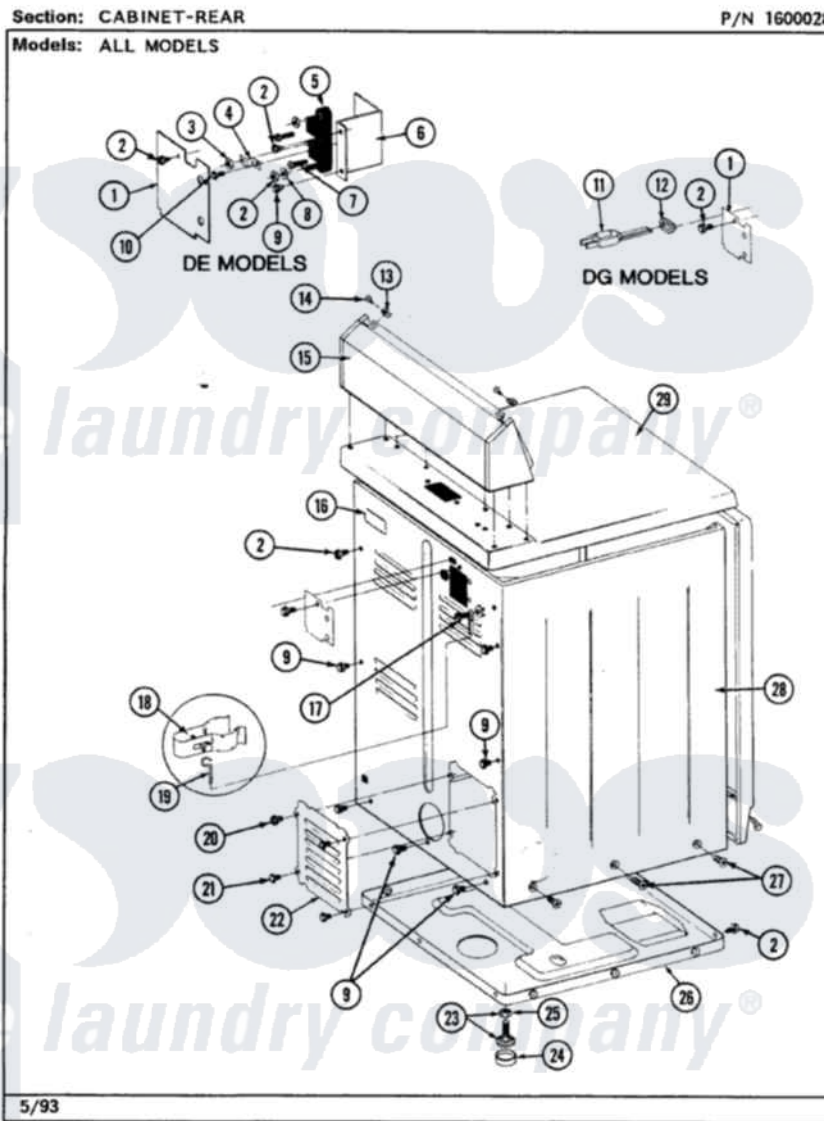

# Maytag LDG7400AAL 02 - CABINET-REAR

Maytag Residential Maytag LDG7400AAL Dryer Parts Parts Diagram 02 - CABINET-REAR  
Click on the part number to view part

Item	Original Part Number	Replaced By	Status	Part Description
1	Y312905		Not Available	COVER, TERMINAL
2	<a href="#">Y313561</a>			Screw---NA
3	311484	<a href="#">112432</a>		Nut
4	<a href="#">Y312184</a>			Strap, Grounding
5	<a href="#">400008</a>			Block, Terminal
6	<a href="#">Y312904</a>			Bracket, Terminal Block
7	Y312209	<a href="#">W10001200</a>		Screw
8	<a href="#">Y311270</a>			Washer, Terminal Block
9	Y310632	<a href="#">1163839</a>		Screw
10	Y311423	<a href="#">489483</a>		Screw 10-32 X 1/2
11	302521		Not Available	CORD, POWER PART NOT USED-GAS MODELS ONLY
12	<a href="#">211881</a>			Grommet, Cord Part Not Used-Gas Models Only
13	<a href="#">215075</a>			Fastener, Control Panel To Console
14	<a href="#">210932</a>			Screw, No.8 X 9/16 Ctsk Note: Screw, Inlet Duct

15	<a href="#">305193L</a>		Console
16	214519		LABEL, ELECTRICAL INSTR. PART NOT USED-GAS MODELS ONLY
17	303846	<a href="#">22003781</a>	Screw, Ground Strap
18	<a href="#">301548</a>		Clamp, Ground Wire
19	<a href="#">311155</a>		Ground Wire And Clamp
20	<a href="#">Y313559</a>		Screw
21	211294	<a href="#">90767</a>	Screw, 8A X 3/8 HeX Washer Head Tapping
22	Y312951	Not Available	ACCESS COVER, BACK
23	<a href="#">Y305086</a>		Adjustable Leg And Nut
24	<a href="#">Y314137</a>		Foot, Rubber
25	Y052740	<a href="#">62739</a>	Nut, Lock
26	Y303361	Not Available	BASE ASSY. (UPPER & LOWER)
27	213077	Not Available	CAP FOR TIMER KNOB
28	307124L	Not Available	CABINET ASSY ALMOND
29	<a href="#">307104L</a>		Top Cover Assembly